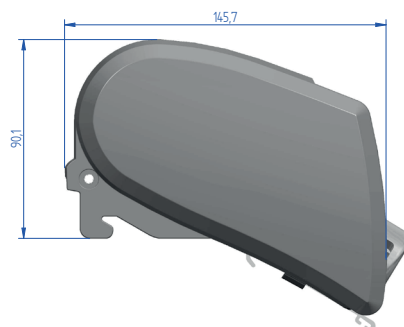

## INFO

- |                |   |
|----------------|---|
| • Installation | Roof mounting   |
| • Length       | 2.60 m - 5.00 m   |
| • Projection   | 2.00 m - 2.50 m   |
| • Cassette     | White<br>Anodised   |
| • Fabric       | Anthracite: only with fabric 31 (Mystic Grey)<br>31 - Mystic Grey<br>32 - Sapphire Blue |
| • Weight       | 20.6 kg - 35.6 kg (without Motor)<br>with motor = +1 kg                                 |