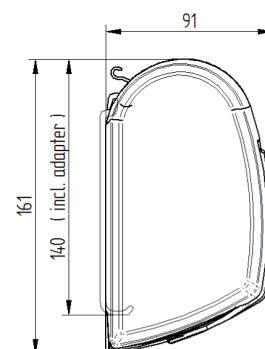

## INFO

- Installation Wall mounting
- Length 1.92 m - 5.02 m
- Projection 1.40 m - 2.50 m
- Cassette White  
Anodised: not with fabric 22  
Anthracite: 2.62 m - 5.02 m - only fabric 31 (Mystic Grey)
- Fabric 31 - Mystic Grey  
32 - Sapphire Blue  
22 - Uni White
- Weight 14.2 kg - 32.8 kg (without motor)  
Motorised version: +1 kg

LENGTH	PROJECTION	WEIGHT	CASSETTE	FABRIC	SKU N°
4.02 m	2.50 m	28 kg	White	22 Uni White	301055
				31 Mystic Grey	301053
				32 Sapphire Blue	301054
			Anodised	31 Mystic Grey	301153
				32 Sapphire Blue	301154
			Anthracite	31 Mystic Grey	301233 *
4.52 m	2.50 m	30.4 kg	White	22 Uni White	301065
				31 Mystic Grey	301063
				32 Sapphire Blue	301064
			Anodised	31 Mystic Grey	301163
				32 Sapphire Blue	301164
			Anthracite	31 Mystic Grey	301243
5.02 m	2.50 m	32.8 kg	White	22 Uni White	301075
				31 Mystic Grey	301073
				32 Sapphire Blue	301074
			Anodised	31 Mystic Grey	301173
				32 Sapphire Blue	301174
			Anthracite	31 Mystic Grey	301264