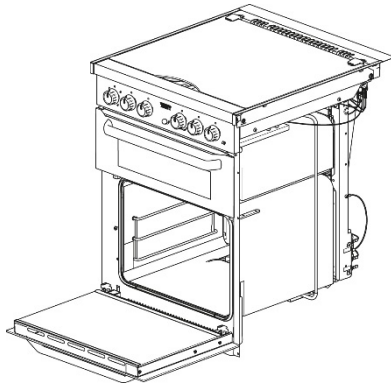

Drop down oven doors