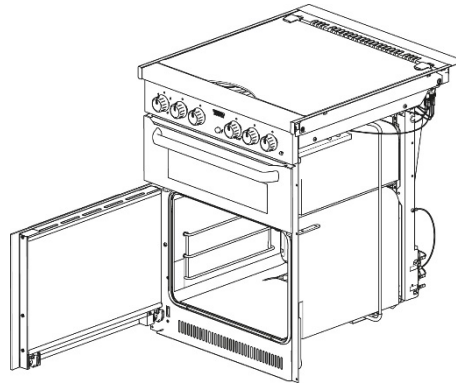

Left hinged oven doors

Drop down oven doors

Spare part number	Glass	Print	Cladding	Cladding Position	Handle Style	Handle Colour
SMAO5080.BK01X	Clear	Black	No	N/A		Chrome
SMAO5080.BK02X	Clear	Black	No	N/A		Chrome
SMAO5080.BK03X	Clear	Black	No	N/A		Brushed Nickel
SMAO5080.BK04X	Clear	Black	No	N/A		Brushed Nickel
SMAO5080.BK05X	Clear	Black	No	N/A		Brushed Nickel
SMAO5080.BK06X	Clear	Black	No	N/A		Brushed Nickel
SMAO5080.BK07X	Clear	Black	No	N/A		Chrome
SMAO5080.BK09X	Clear	Black	No	N/A		Black
SMAO5082.BK01X	Clear	Black	Yes	Bottom		Chrome