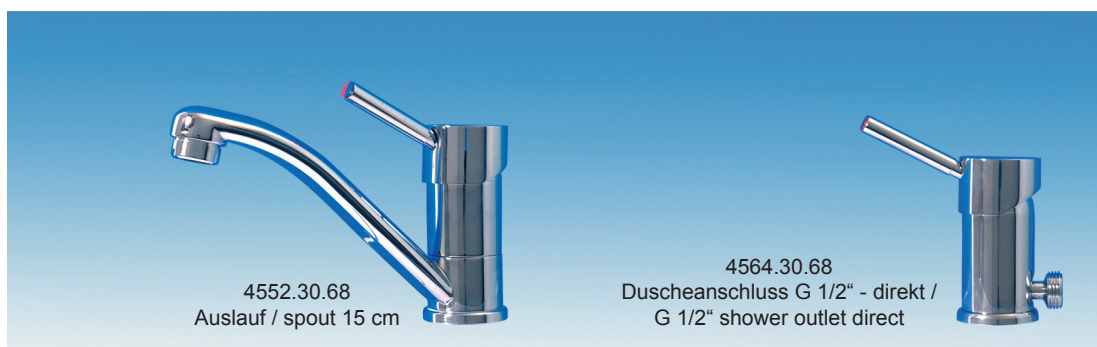

Modernes Design bei geringen Abmessungen. Zum Einsatz in Wohnwagen und Reisemobilen geeignet. Äußerst sparsamer Wasserverbrauch durch gute Regulierbarkeit von Temperatur und Durchflussmenge. Dichtung mit Keramikscheiben für beständige Qualität. Heißwasserfest bis 10 bar. Der Auslauf ist um 360° schwenkbar.

Timeless design. Suitable for motorhomes, caravans and boats. For hot water up to 10 bar. Spout rotates 360°.

Einhebelmischer / single lever mixer

STILO

4552.30.68
Auslauf / spout 15 cm

4564.30.68
Duscheanschluss G 1/2" - direkt /
G 1/2" shower outlet direct

Artikelnr.	article code	4550.30.68	4552.30.68	4554.30.68	4564.30.68
Bezeichnung	name	STILO	STILO	STILO	STILO
Auslauf / Abgang	spout / outlet	12 cm	15 cm	19 cm	Duscheanschluss G 1/2" - direkt / G 1/2" shower outlet direct
Farbe	colour	chrom / chrome	chrom / chrome	chrom / chrome	chrom / chrome
Anschluss	connection	für Schlauch-Ø 10 mm, Metallflexschläuche 250 mm lang (andere Anschlüsse und Längen möglich, s. S. 8) / for hose inner diameter 10 mm, metalflex hose 250 mm long (more connections, length are possible, look page 8)			
Montagebohrung	mounting hole	Ø 32 mm	Ø 32 mm	Ø 32 mm	Ø 32 mm
Höhe	height	130 mm	130 mm	145 mm	115 mm
Durchmesser	diameter	Ø 40 mm	Ø 40 mm	Ø 40 mm	Ø 40 mm
		Befestigungsset / fixing kit	Befestigungsset / fixing kit	Befestigungsset / fixing kit	Befestigungsset / fixing kit

Einhebelmischer / single lever mixer

Qualität und Komfort wie im Haushalt. Durch die leichte Regulierung von Temperatur und Durchflussmenge äußerst sparsam im Wasserverbrauch. Mit verchromtem Metallgriff. Dichtung mit Keramikscheiben. Heißwasserfest bis 10 bar. Der Auslauf ist um 360° schwenkbar.

Household quality and comfort to minimum weight and size. Chromed brass construction with ceramic valves for constant quality. Suitable for hot water up to 10 bar. Spout rotates 360°.