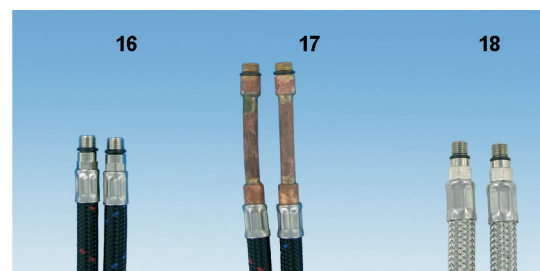

Stangen / pipes

Metall / metal

Anschlüsse an der Armatur / connections to the mixer

11 Stange 270 / 300 mm pipe 270 / 300 mm Ø 10 mm	13 Stange 110 / 150 mm pipe 110 / 150 mm X-FIX Ø 10 mm	14 Tülle Ø 10 mm hosetail Ø 10 mm	16 Gewinde M10 x 1 thread M10 x 1	18 Gewinde M8 x 1 thread M8 x 1
12 Stange 110 / 150 mm pipe 110 / 150 mm Gewinde G 3/8" thread G 3/8"		15 Gewinde G 3/8" thread G 3/8"	17 Stange M10 x 1 pipe M10 x 1	

Ihr Ansprechpartner:

COMET - PUMPEN
Systemtechnik GmbH & Co. KG
Industriestraße 5
D - 37308 Pfaffschwende
Phone: 0049 (0)3 60 82/4 36-0
Telefax: 0049 (0)3 60 82/4 36-34
www.comet-pumpen.de
kontakt@comet-pumpen.de