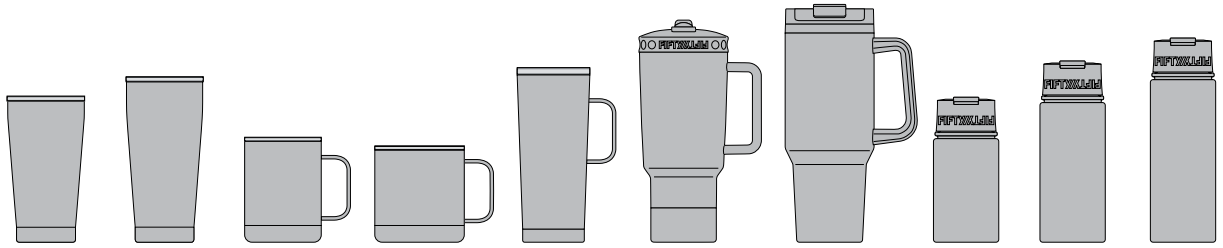

SIZE	16oz	20oz	12oz	15oz	20oz	30oz	40oz	12oz	16oz	20oz
DIAMETER	3.6"	3.6"	3.4"	5.1"	4.3"	4"	4"	2.9"	2.9"	2.9"
HEIGHT	6.6"	7.5"	4.8"	4.4"	7.9"	9.5"	10.5"	6.5"	8.2"	9.1"
WEIGHT	0.66 lbs	0.72 lbs	0.77 lbs	0.89 lbs	0.9 lbs	1.1 lbs	1.17 lbs	0.58 lbs	0.68 lbs	0.76 lbs