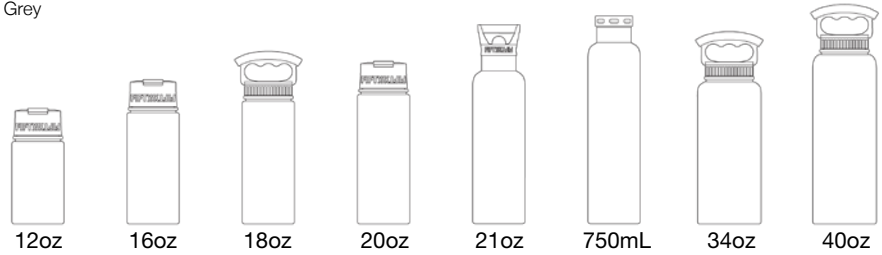

16oz

18oz

20oz

21oz

750mL

34oz

40oz

Compatible With

12oz