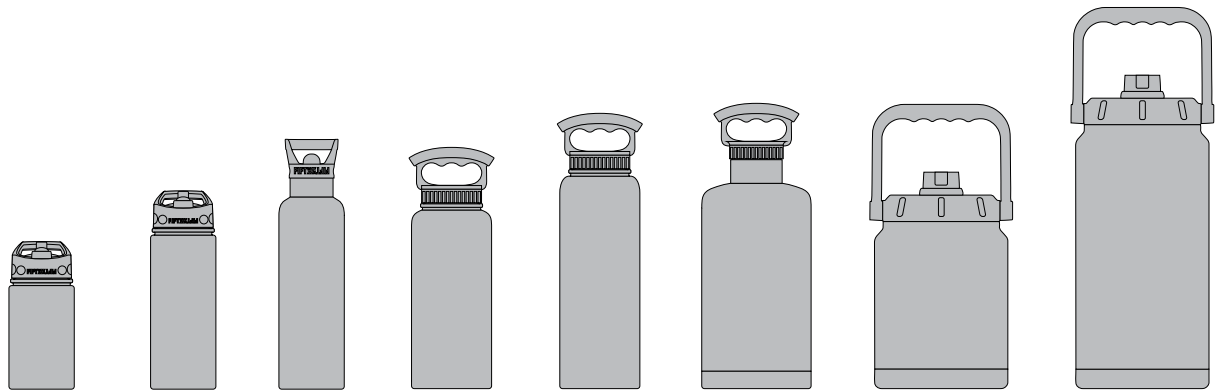

SIZE	16oz	20oz	12oz	15oz	20oz	30oz	40oz	12oz	16oz	20oz
DIAMETER	3.6"	3.6"	3.4"	5.1"	4.3"	4"	4"	2.9"	2.9"	2.9"
HEIGHT	6.6"	7.5"	4.8"	4.4"	7.9"	9.5"	10.5"	6.5"	8.2"	9.1"
WEIGHT	0.66 lbs	0.72 lbs	0.77 lbs	0.89 lbs	0.9 lbs	1.1 lbs	1.17 lbs	0.58 lbs	0.68 lbs	0.76 lbs