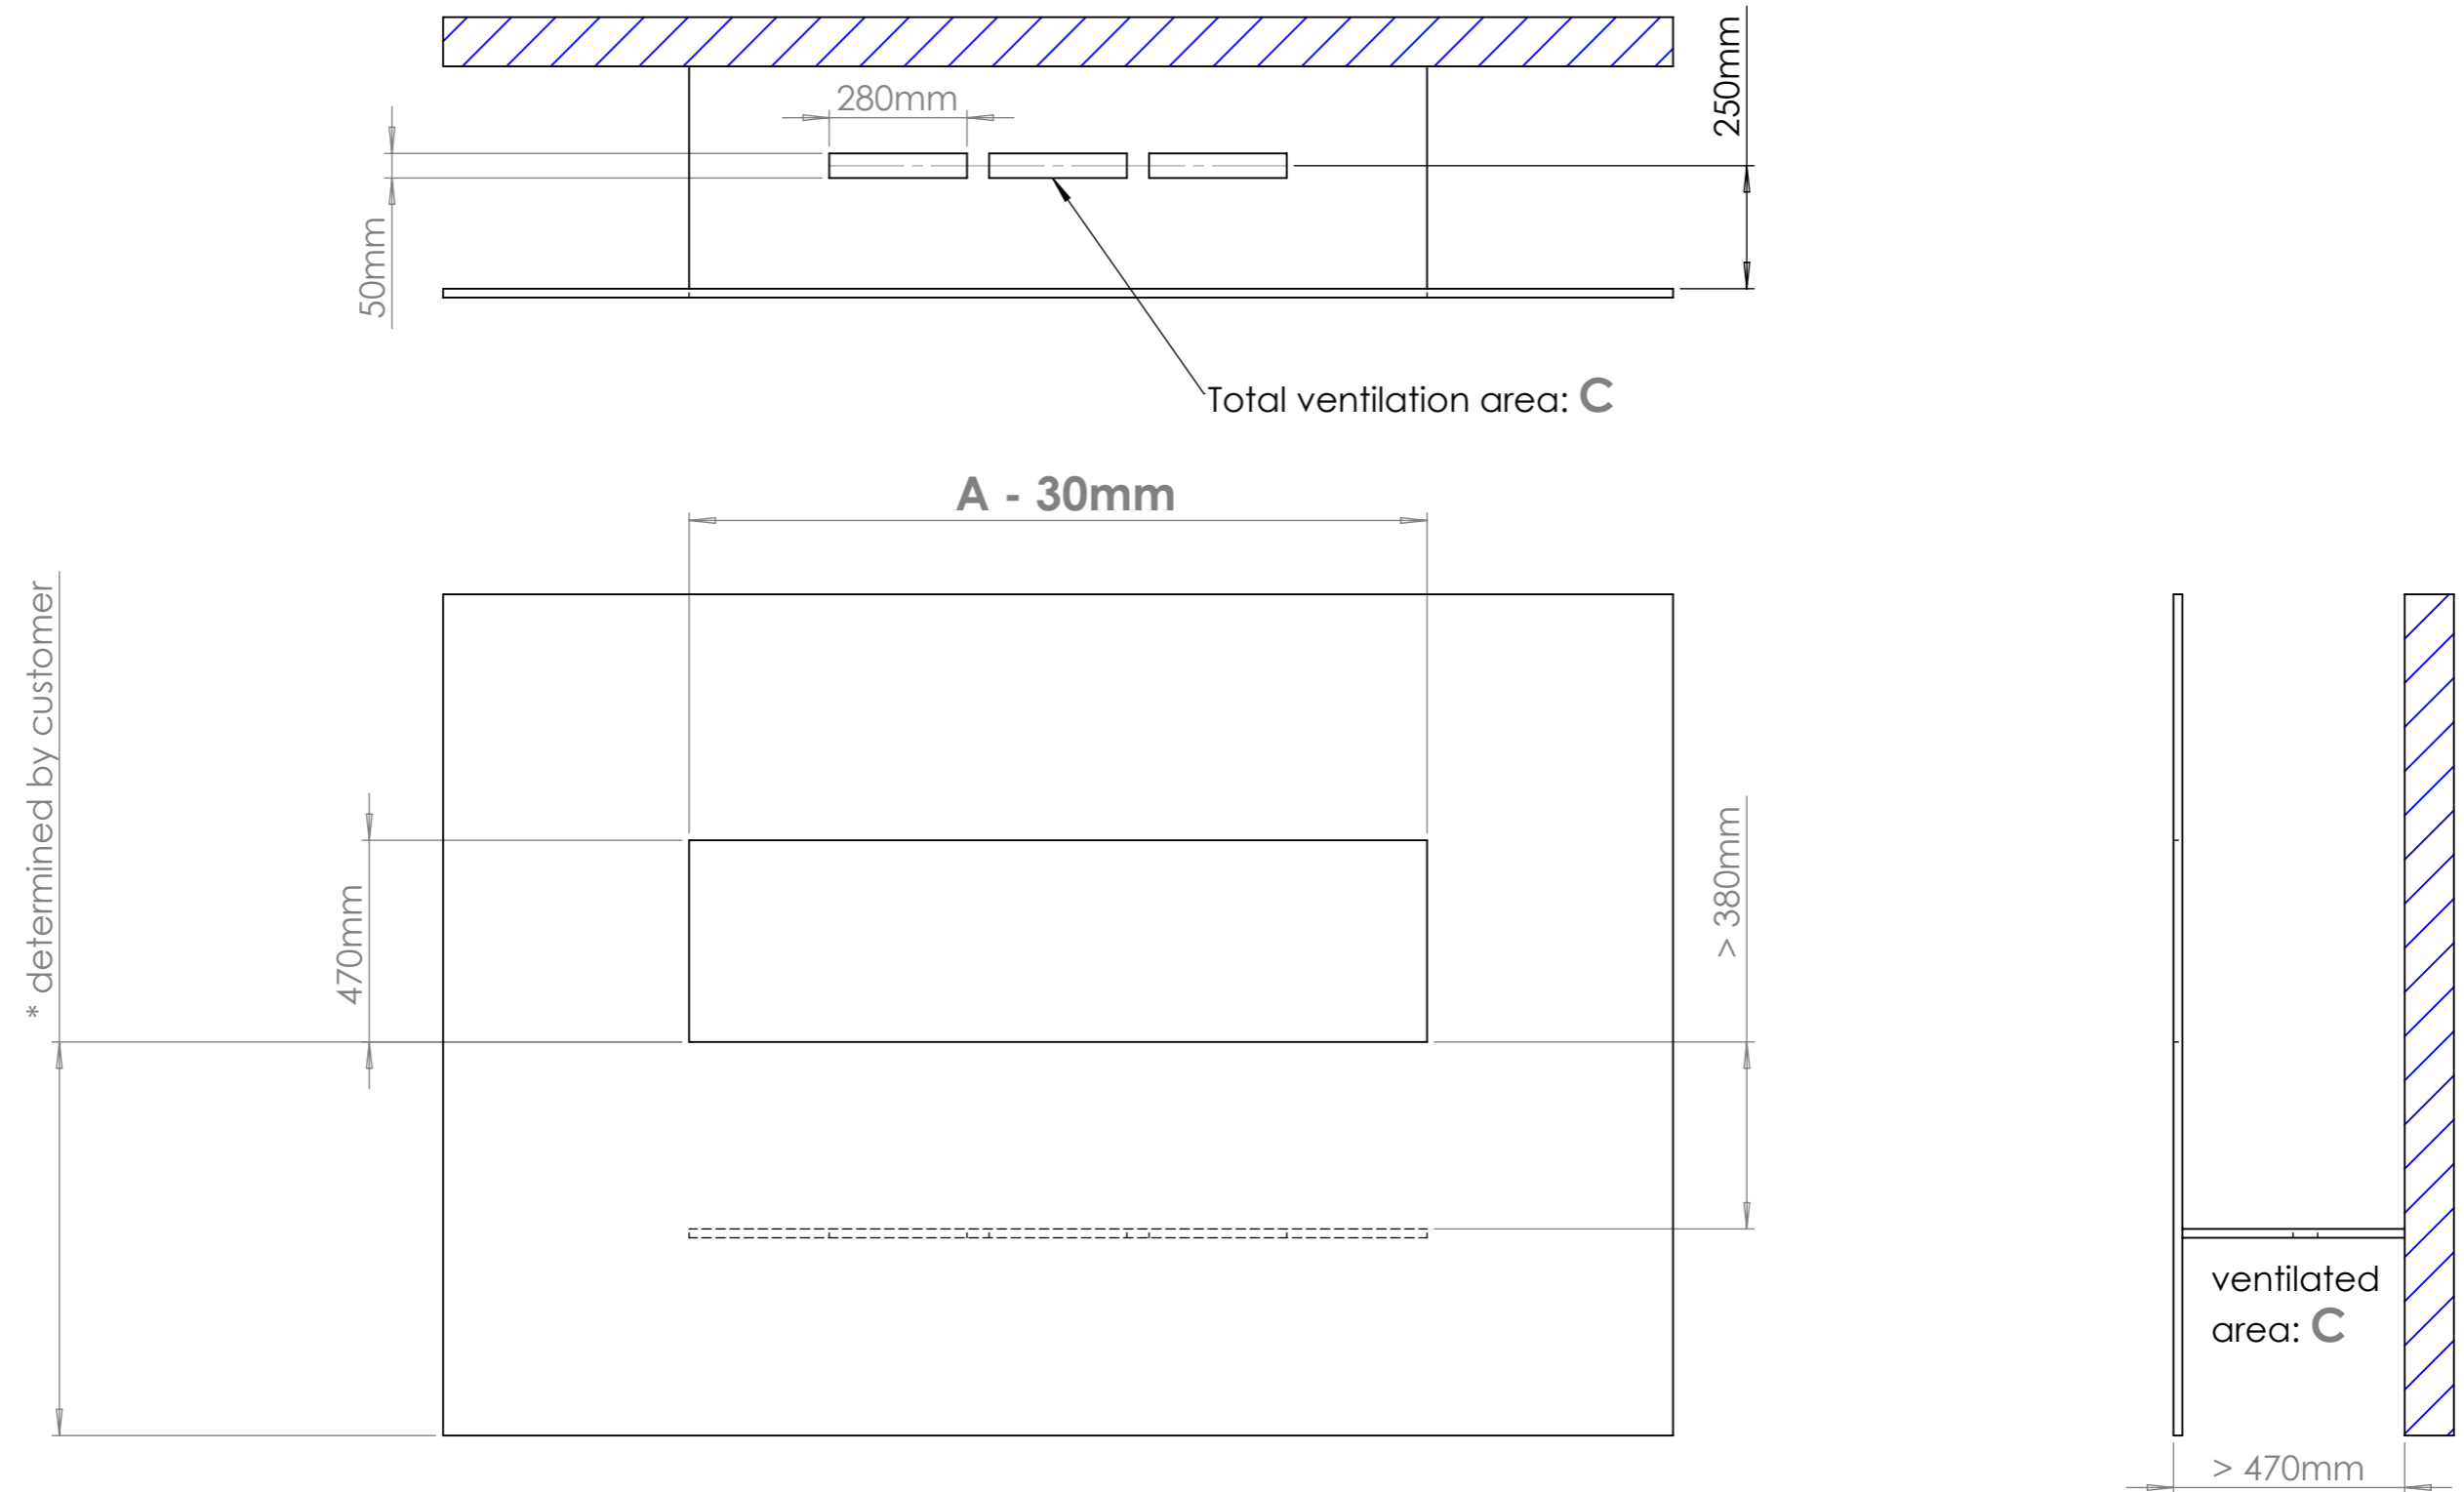

Part Number: Incanto front

DESCRIPTION: Metaalstraat 3a/3c  
7483 PD Haaksbergen  
0031 (0)53-5742554  
0031 (0)53-5743453

REVISION: POS.NR:

MATERIAL: Quantity:

Weight: Drawn: P. van den Berg

Scale: 1:10 Date: 26-10-2017 file-name.: Incanto front Size: A3

Am. Proj.

General tol. ± 0,5mm  
General angle tol. ± 0,5°  
General flatness tol. 2mm per meter  
**unless otherwise specified**

**safretti®**

Ventilation area can be calculated by length (cm) x height (cm) of each individual cutout

Model	power consumption	Dimensions		
		A	B	C
Incanto 1000 front	220V - 480 W	1200	1090	420
Incanto 1500 front	220V - 720 W	1700	1615	630
Incanto 2000 front	220V - 960 W	2200	2115	840
Incanto 2500 front	220V - 1200 W	2700	2615	1050

Part Number: Incanto front		DESCRIPTION: ventilated area: C		Metaalstraat 3a/3c 7483 PD Haaksbergen 0031 (0)53-5742554 0031 (0)53-5743453 <b>safretti®</b>	
General tol. ± 0,5mm General angle tol. ± 0,5° General flatness tol. 2mm per meter <b>unless otherwise specified</b>		REVISION:		POS.NR:	
Weight:		MATERIAL:		Quantity:	
Drawn: P. van den Berg	Am. Proj.	Scale: 1:20	Date: 26-10-2017	file-name.: Incanto front	Size: A3