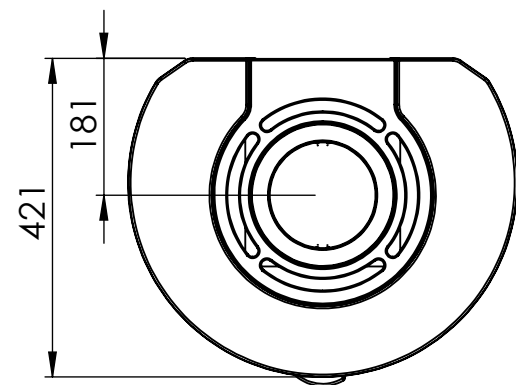

Serie	Scan-Line 900
Description	Steel / Stone

The same data applies to Scan-Line 900 with glass front

	Casted top	Stone
H	1191	1211