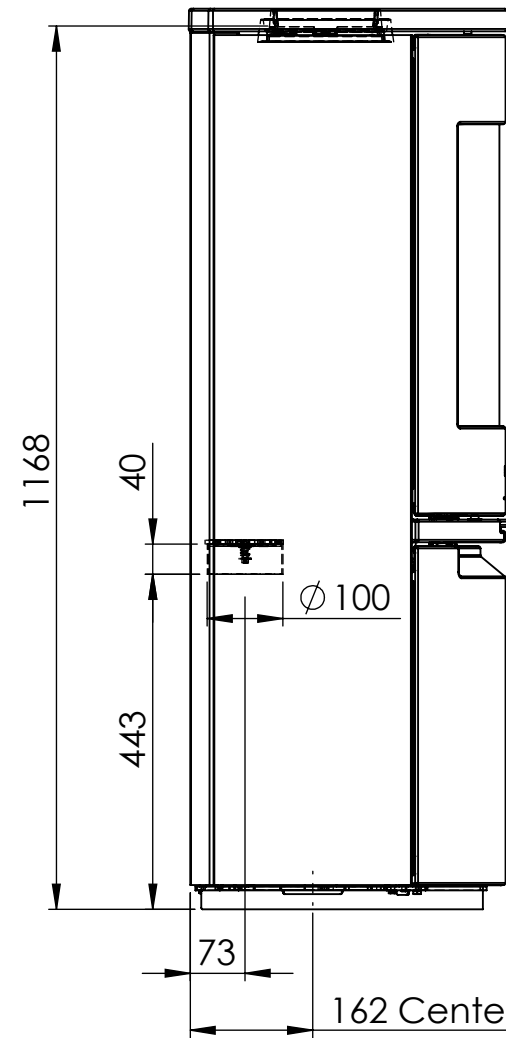

Serie	Scan-Line 900
Description	Steel / Stone

The same data applies to Scan-Line 900 with glass front

	Casted top	Stone
H	1191	1211