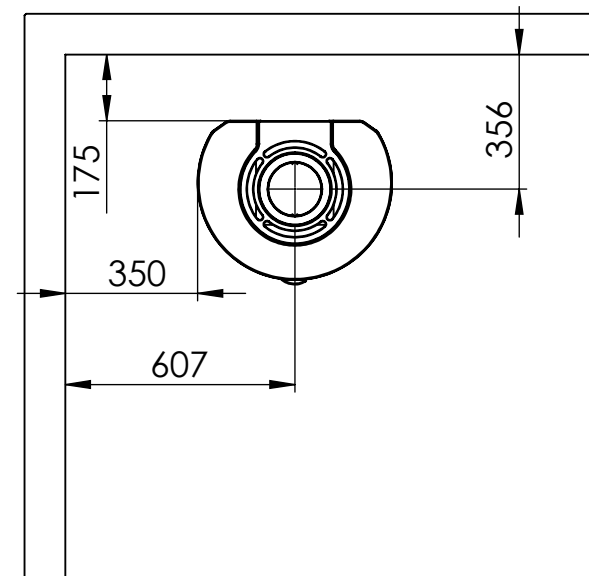

Serie	Scan-Line 900
Description	Steel / Stone

The same data applies to Scan-Line 900 with glass front

	Casted top	Stone
H	1191	1211