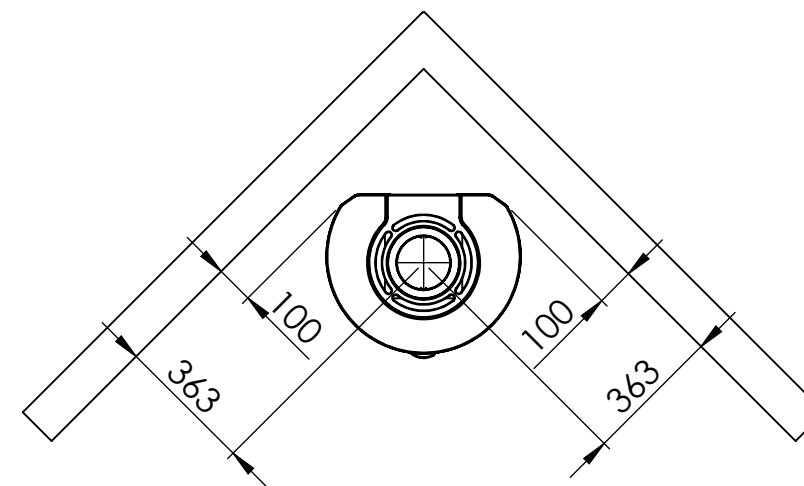

Serie	Scan-Line 900
Description	Steel / Stone

The same data applies to Scan-Line 900 with glass front

	Casted top	Stone
H	1191	1211