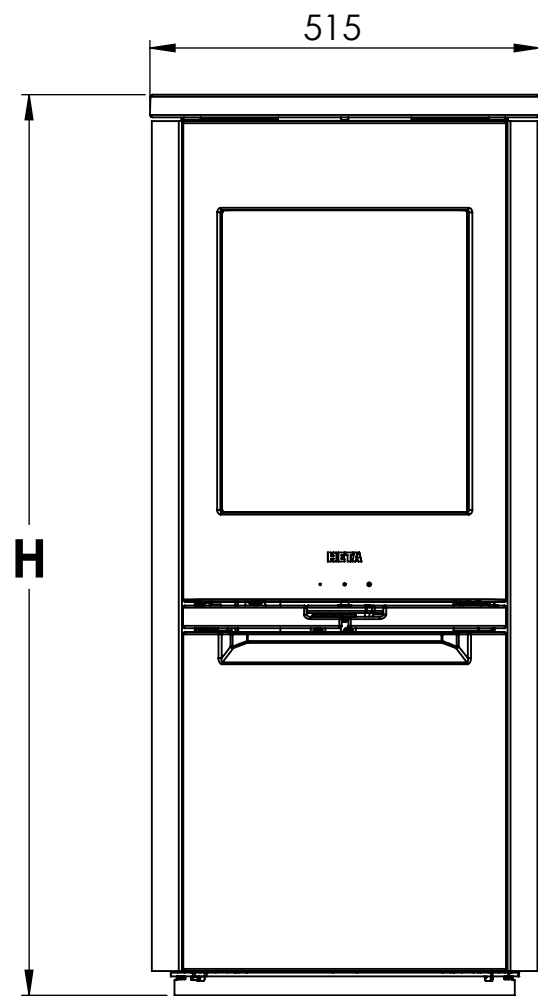

Serie	Scan-Line 900
Description	Steel / Stone

The same data applies to Scan-Line 900 with glass front

	Casted top	Stone
H	1191	1211