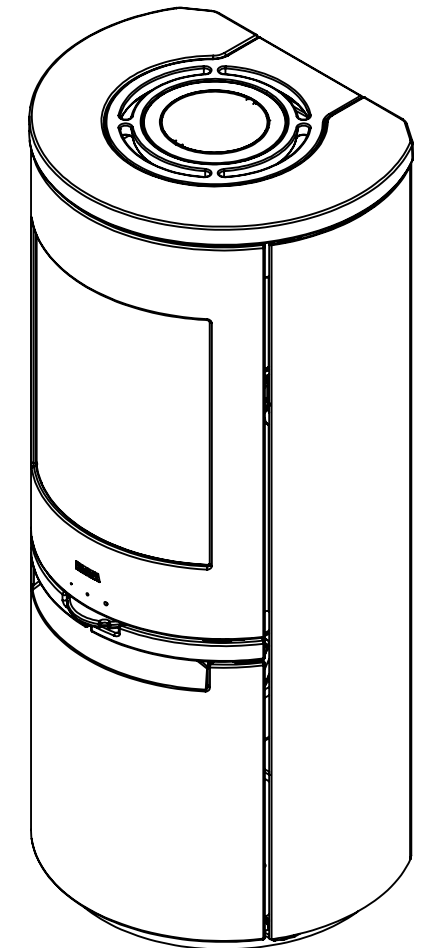

Serie	Scan-Line 900
Description	Steel / Stone

The same data applies to Scan-Line 900 with glass front

	Casted top	Stone
H	1191	1211