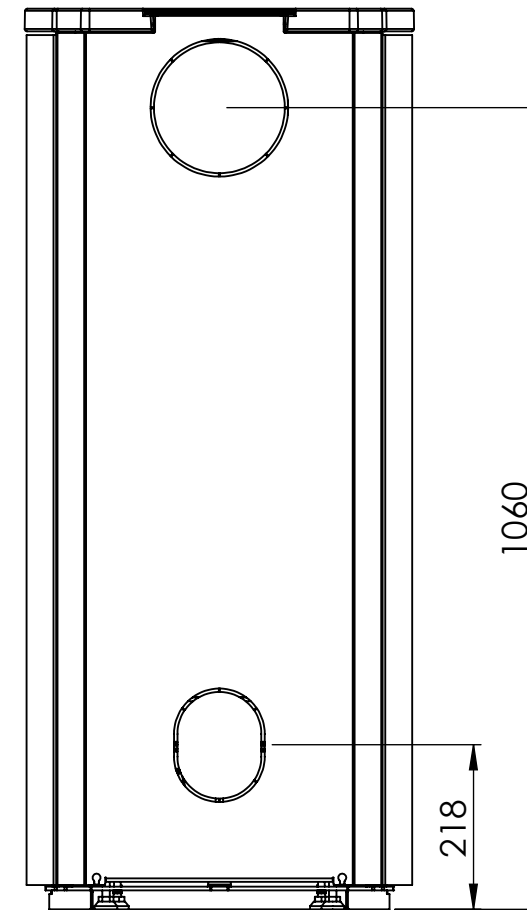

Serie	Scan-Line 900
Description	Steel / Stone

The same data applies to Scan-Line 900 with glass front

	Casted top	Stone
H	1191	1211