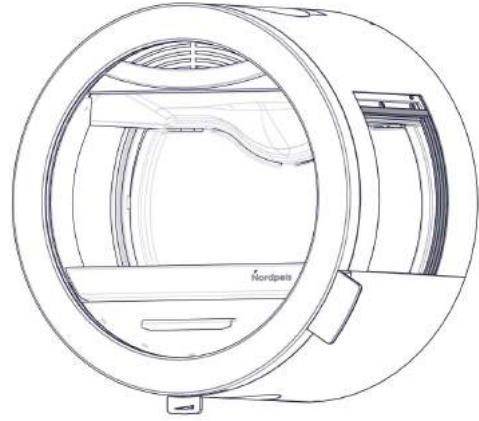

## Me Glass

---

Art.no: SA-ME000-G14

Last updated: 06.04.2021

Test Report No: RRF 40 17 4683, NS 17 4683

**FIG 1**

Me Glass = mm / air / chimney

**Manual for ME**