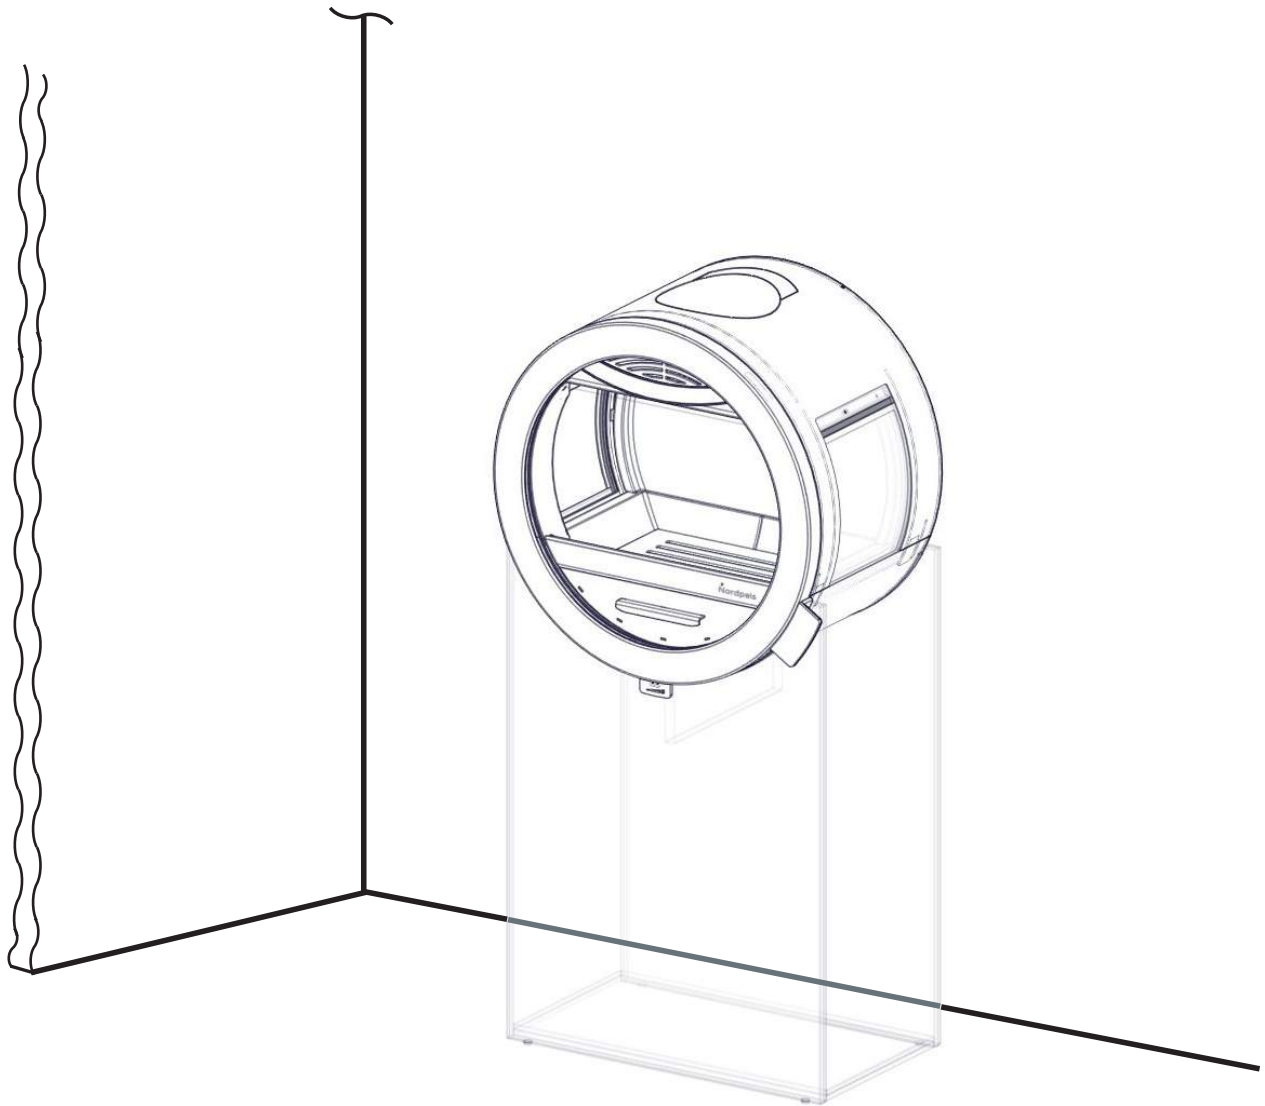

FIG 4

FIG 5

Nordpeis

Nordpeis AS, Gjellebekkstubben 11, N-3420 LIERSKOGEN, Norway
www.nordpeis.no