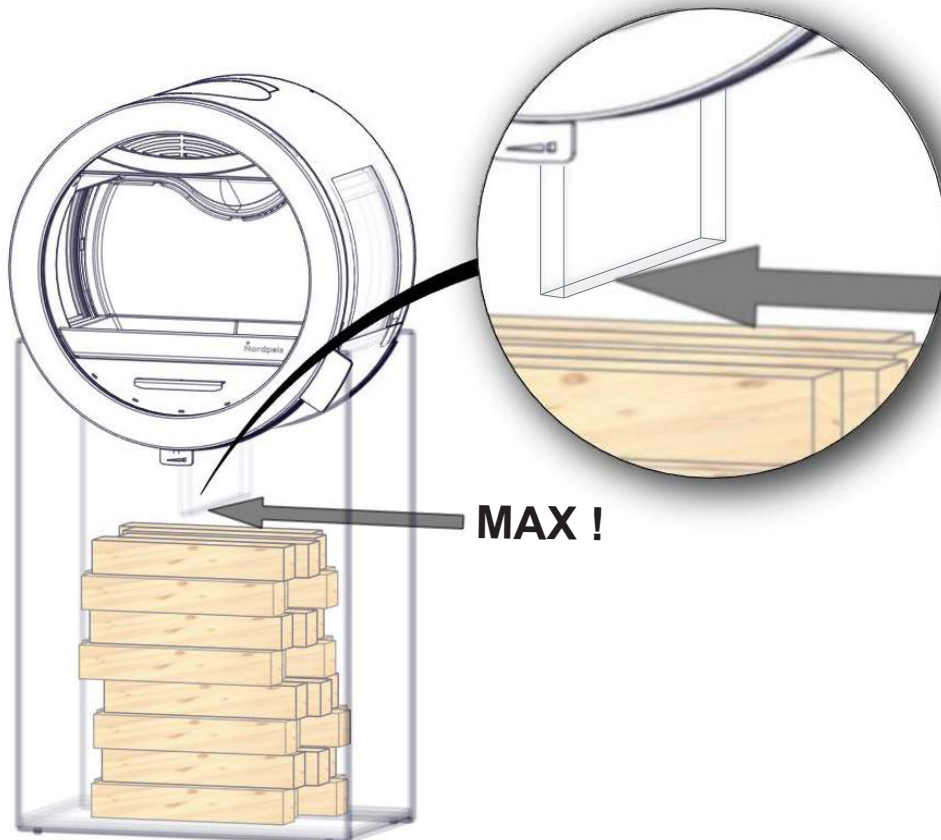

Manual for ME

Se egen monteringsanvisning
See separate instruction
Se egen monteringsanvisning
Katso erilliset ohjeet
Beachten Sie die separate Montageanleitung
Voir le manuel d'installation séparé
Se separat instruksjon