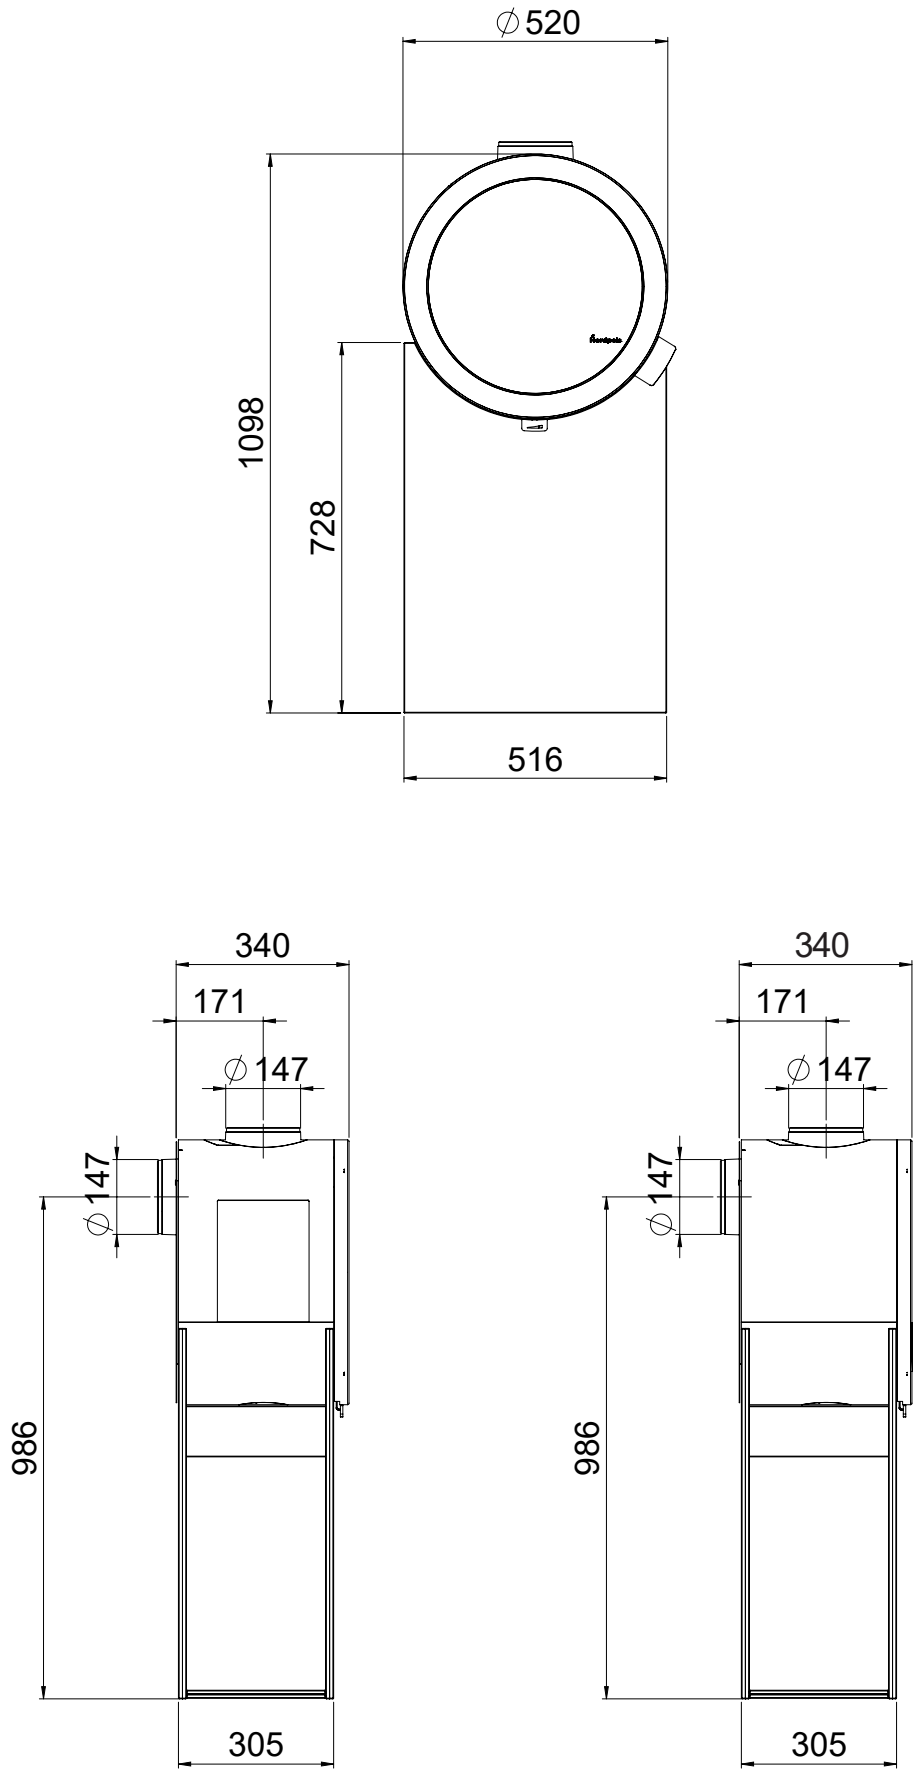

## Me Glass

---

Art.no: SA-ME000-G14

Last updated: 06.04.2021

Test Report No: RRF 40 17 4683, NS 17 4683

**FIG 1**

Me Glass = mm / air / chimney

**Manual for ME**