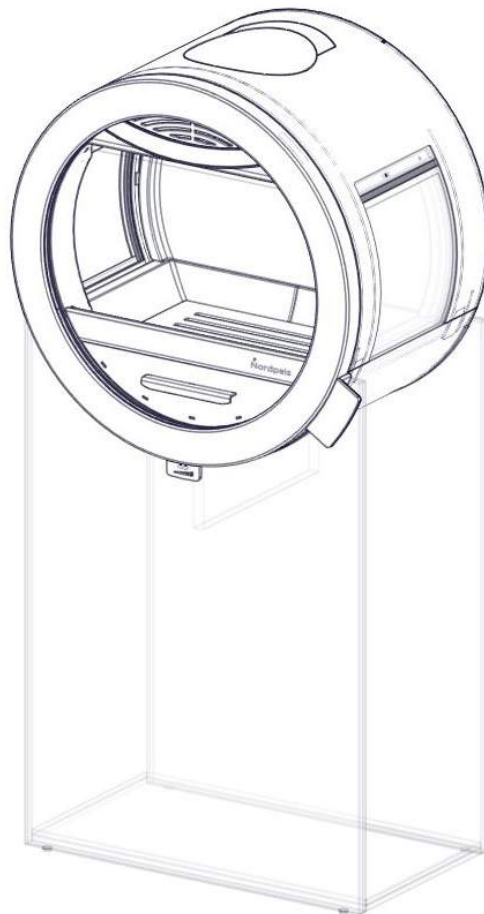

- Ⓝ NO Monterings- og bruksanvisning
- Ⓝ SE Installations- och bruksanvisning
- Ⓝ GB Installation and user manual
- Ⓝ FI Asennus ja käyttöohje
- Ⓝ DE Installations und Benutzerhandbuch
- Ⓝ FR Manuel d'installation et d'utilisation
- Ⓝ DK Installations- og brugervejledning

Me Glass

Art.no: SA-ME000-G14

Last updated: 06.04.2021

Test Report No: RRF 40 17 4683, NS 17 4683