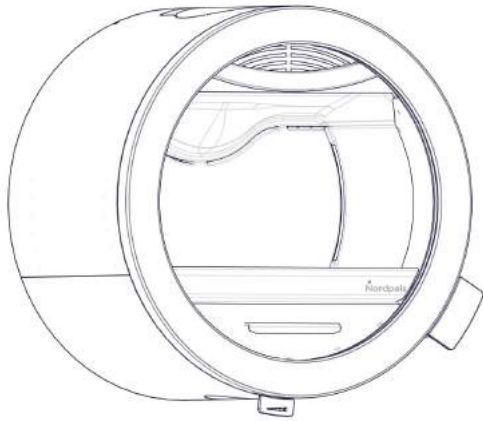

## Me Glass

---

Art.no: SA-ME000-G14

Last updated: 06.04.2021

Test Report No: RRF 40 17 4683, NS 17 4683

**FIG 1**

Me Glass = mm / air / chimney

**Manual for ME**