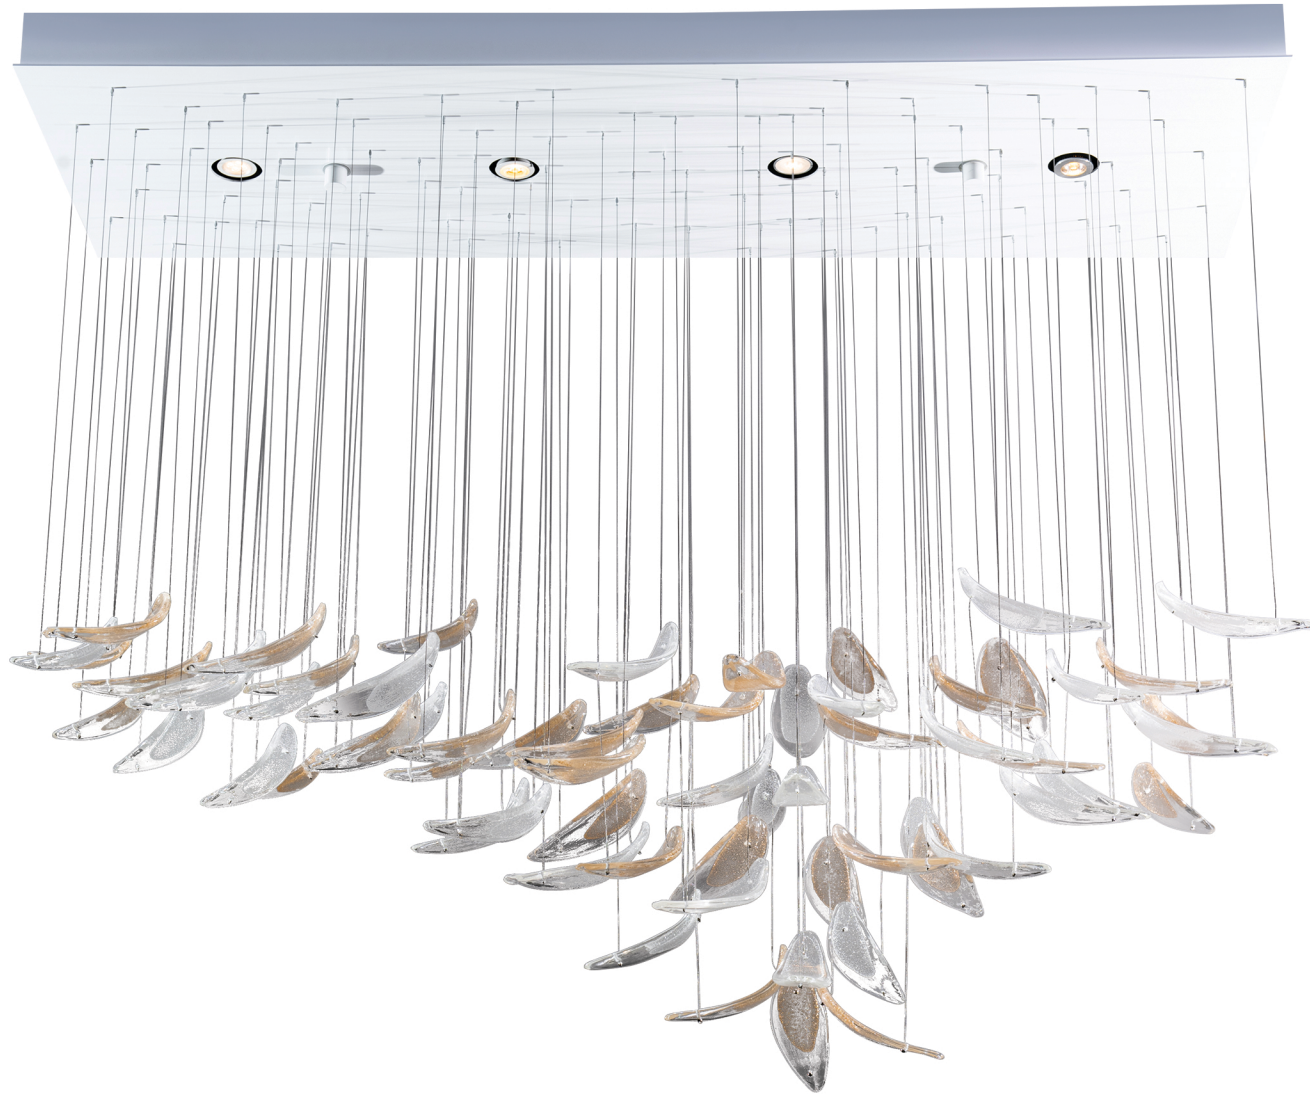

*W*

WIRED CUSTOM LIGHTING

ZEPHR