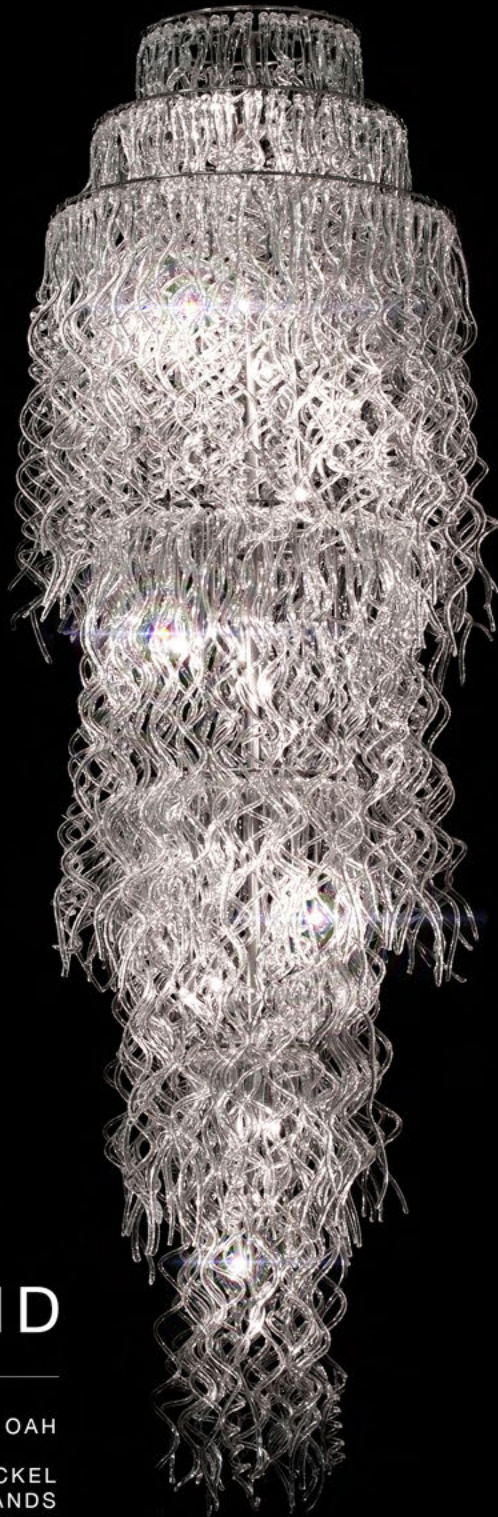

ASTRID

36" Ø x 126" BH x 144" OAH

PLATED POLISHED NICKEL
HANDMADE CLEAR GLASS WANDS