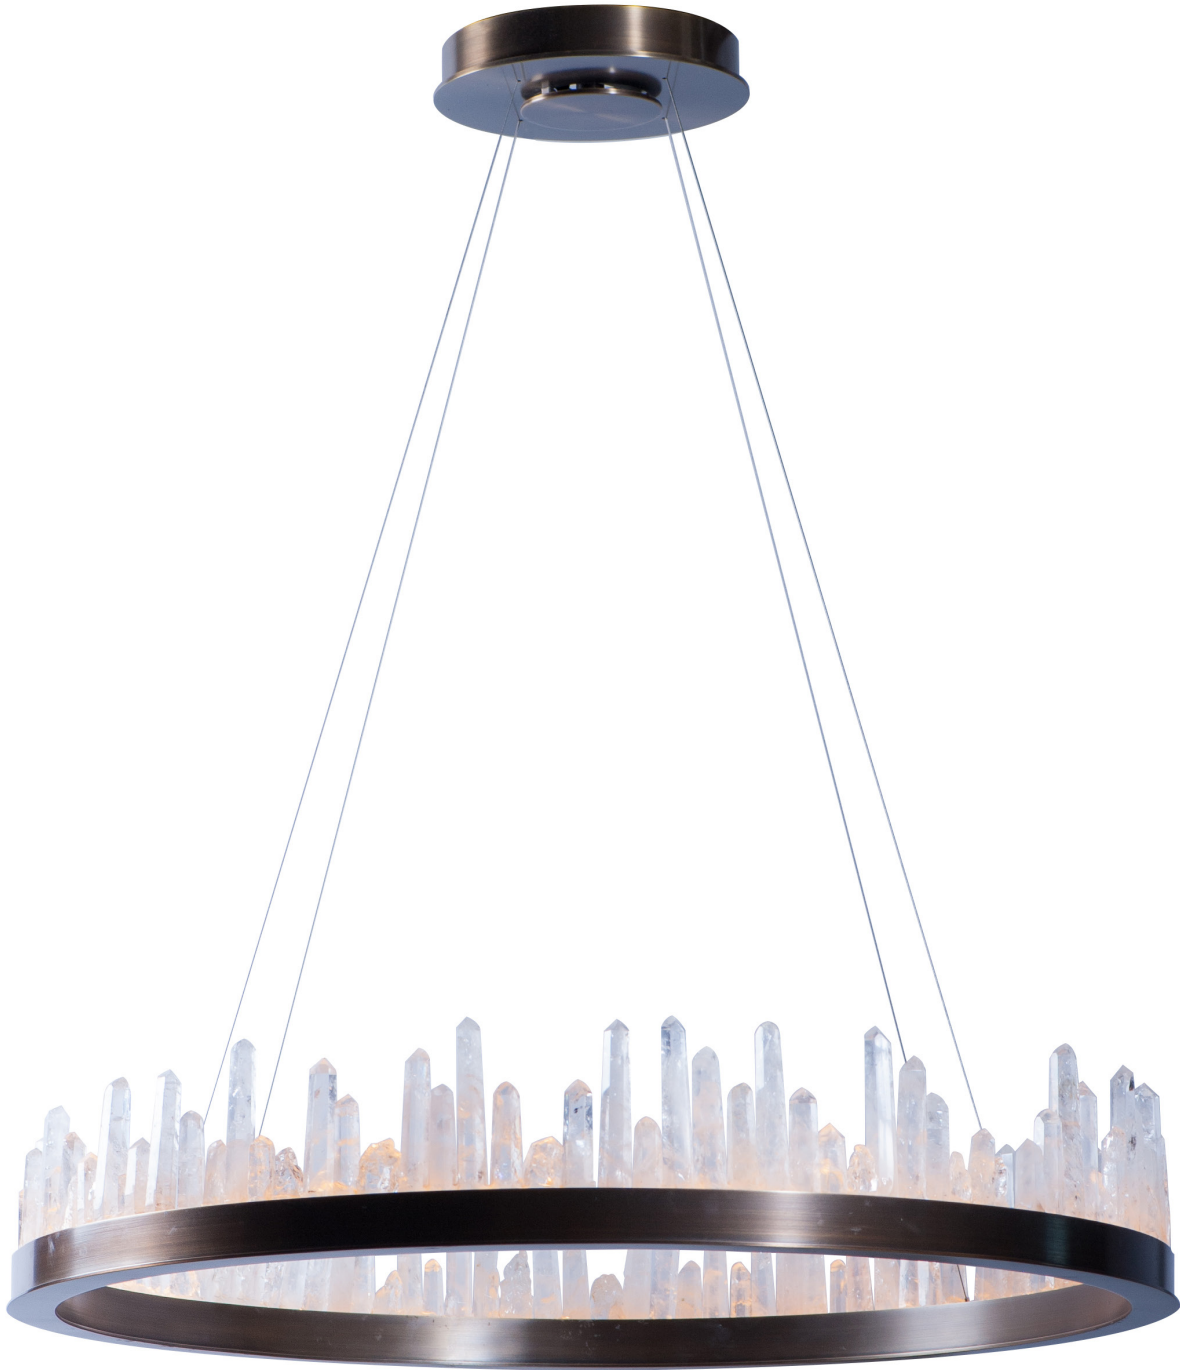

WIRED

CUSTOM LIGHTING

www.wired-designs.com

New York

979 Third Ave. Ste 105
New York, NY 10022
+1-212-446-6025

Miami

1855 Griffin Rd. Ste C 236
Dania Beach, FL 33004
+1-954-342-8710

Petra Sole Custom