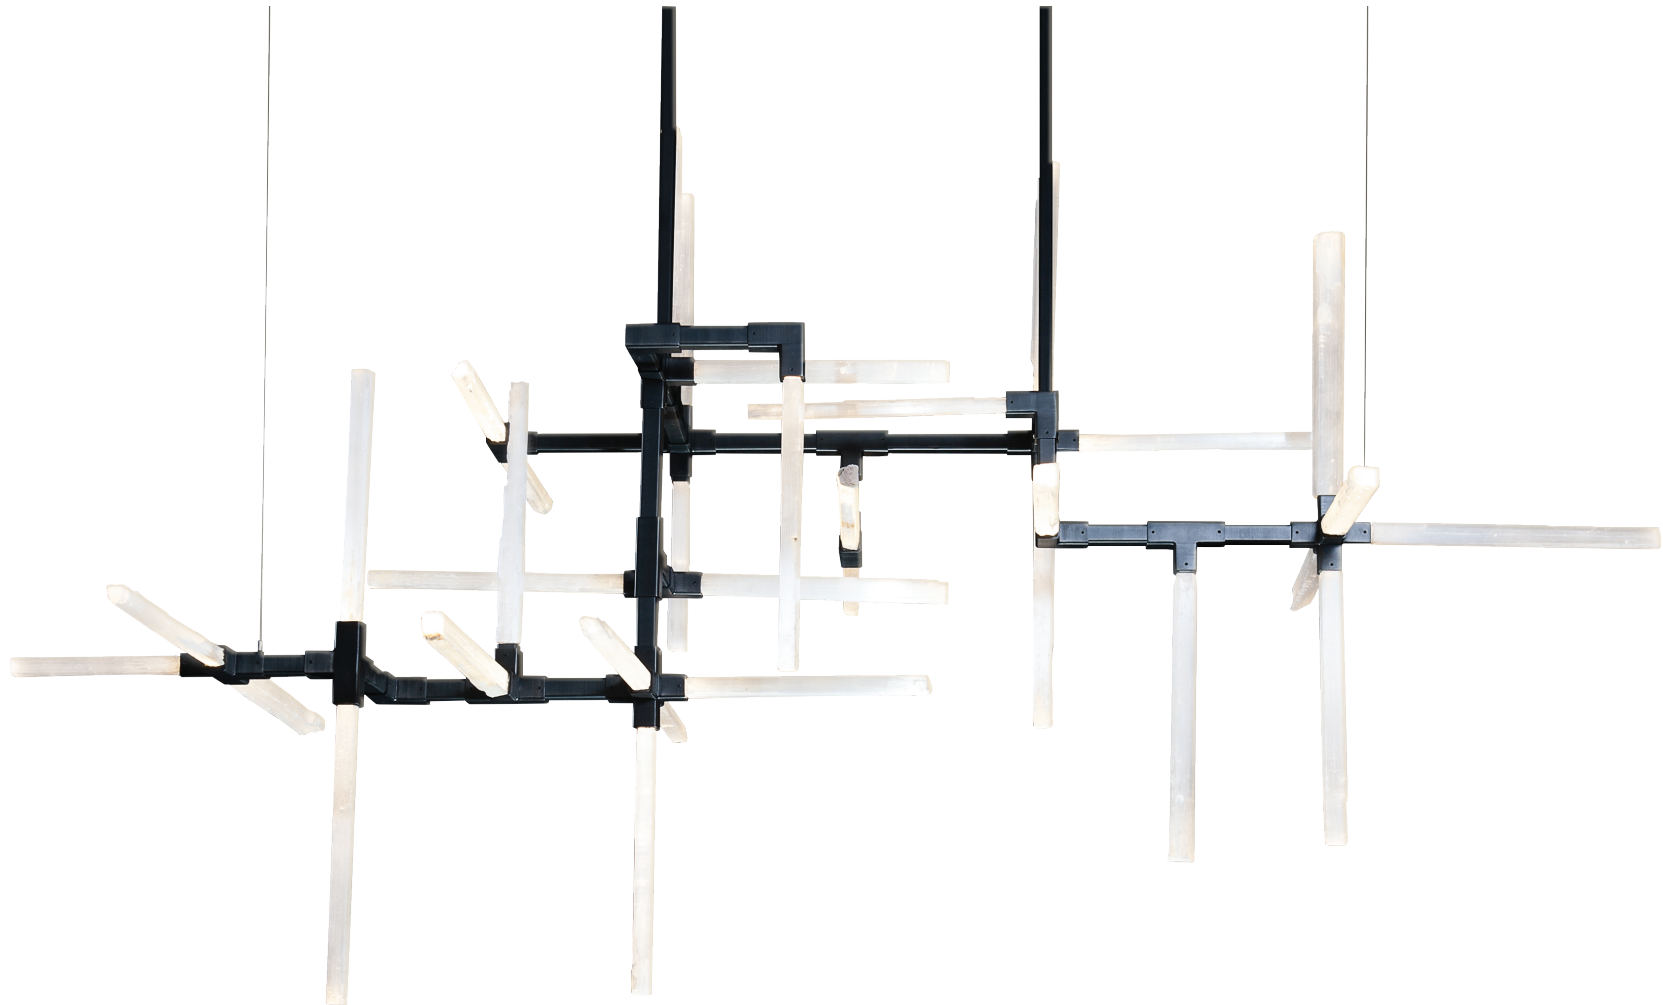

# WIRED

CUSTOM LIGHTING

[www.wired-designs.com](http://www.wired-designs.com)

**New York**  
979 Third Ave. Ste 105  
New York, NY 10022  
+1-212-446-6025

**Miami**  
1855 Griffin Rd. Ste C 236  
Dania Beach, FL 33004  
+1-954-342-8710