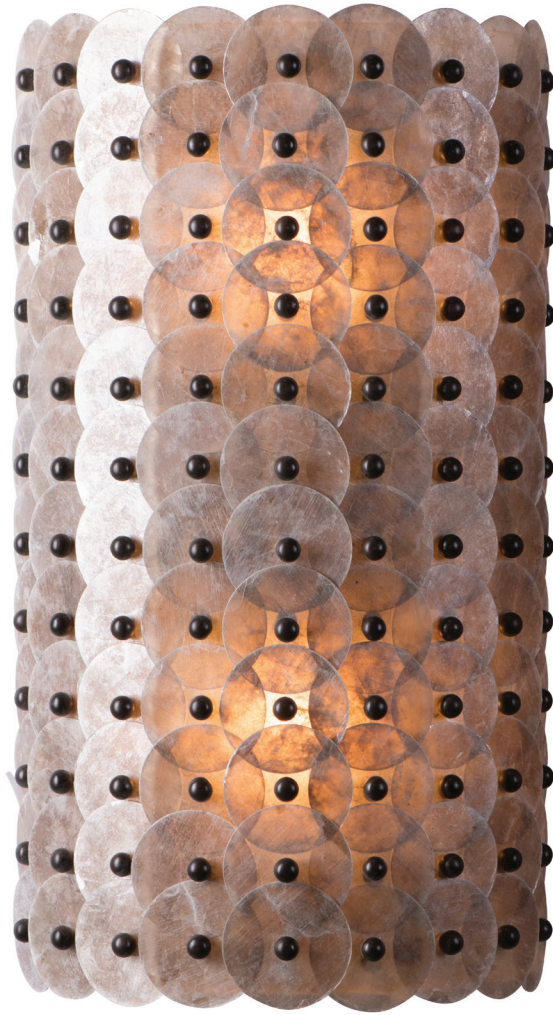

W

WIRED CUSTOM LIGHTING

MICA WALL SCONCE