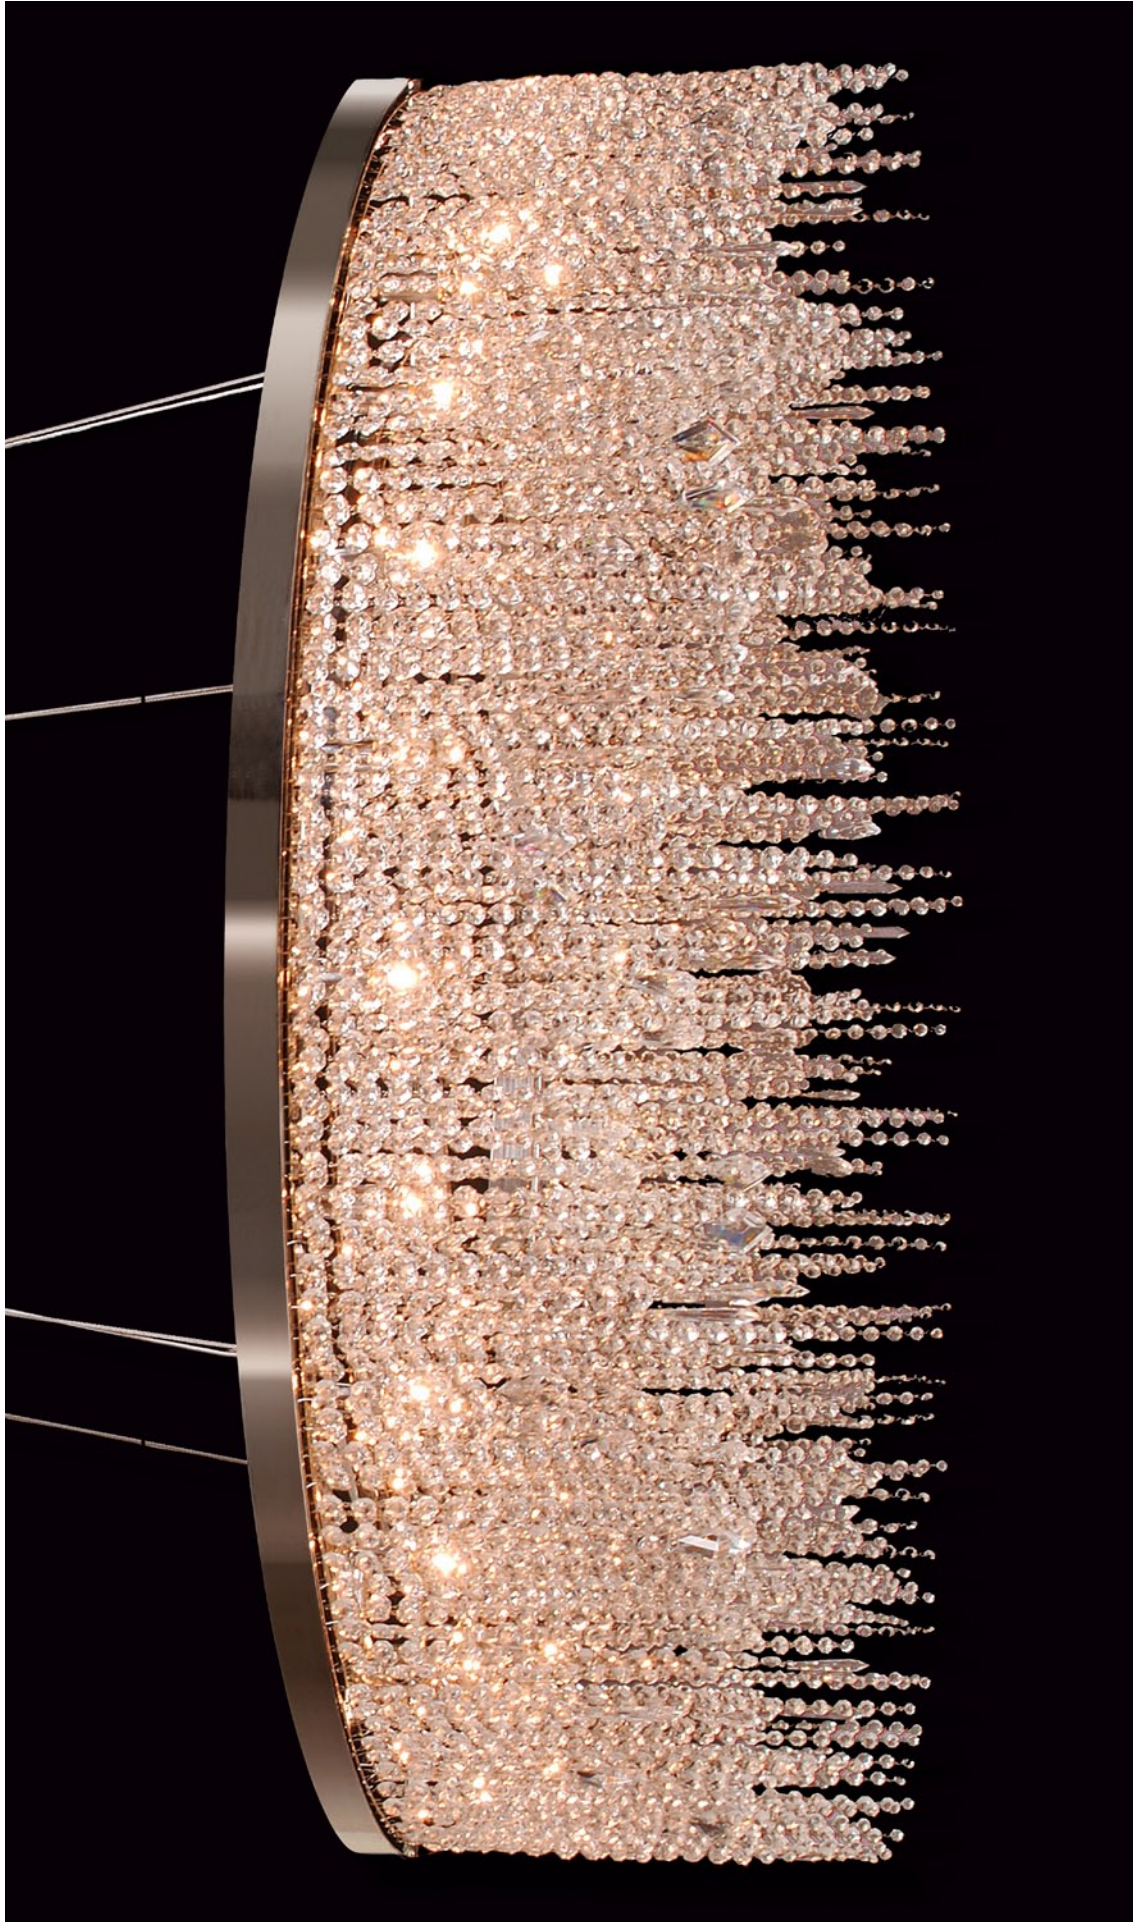

# Wired

Custom Lighting

New York  
979 Third Ave. Ste 105  
New York, NY 10022  
+1-212-446-6025

Los Angeles  
8607 Melrose Avenue  
Los Angeles, CA 90069  
+1-310-854-2800

wired-designs.com  
Kash Ring Chandelier  
(WIRED catalog pg. 7-8)