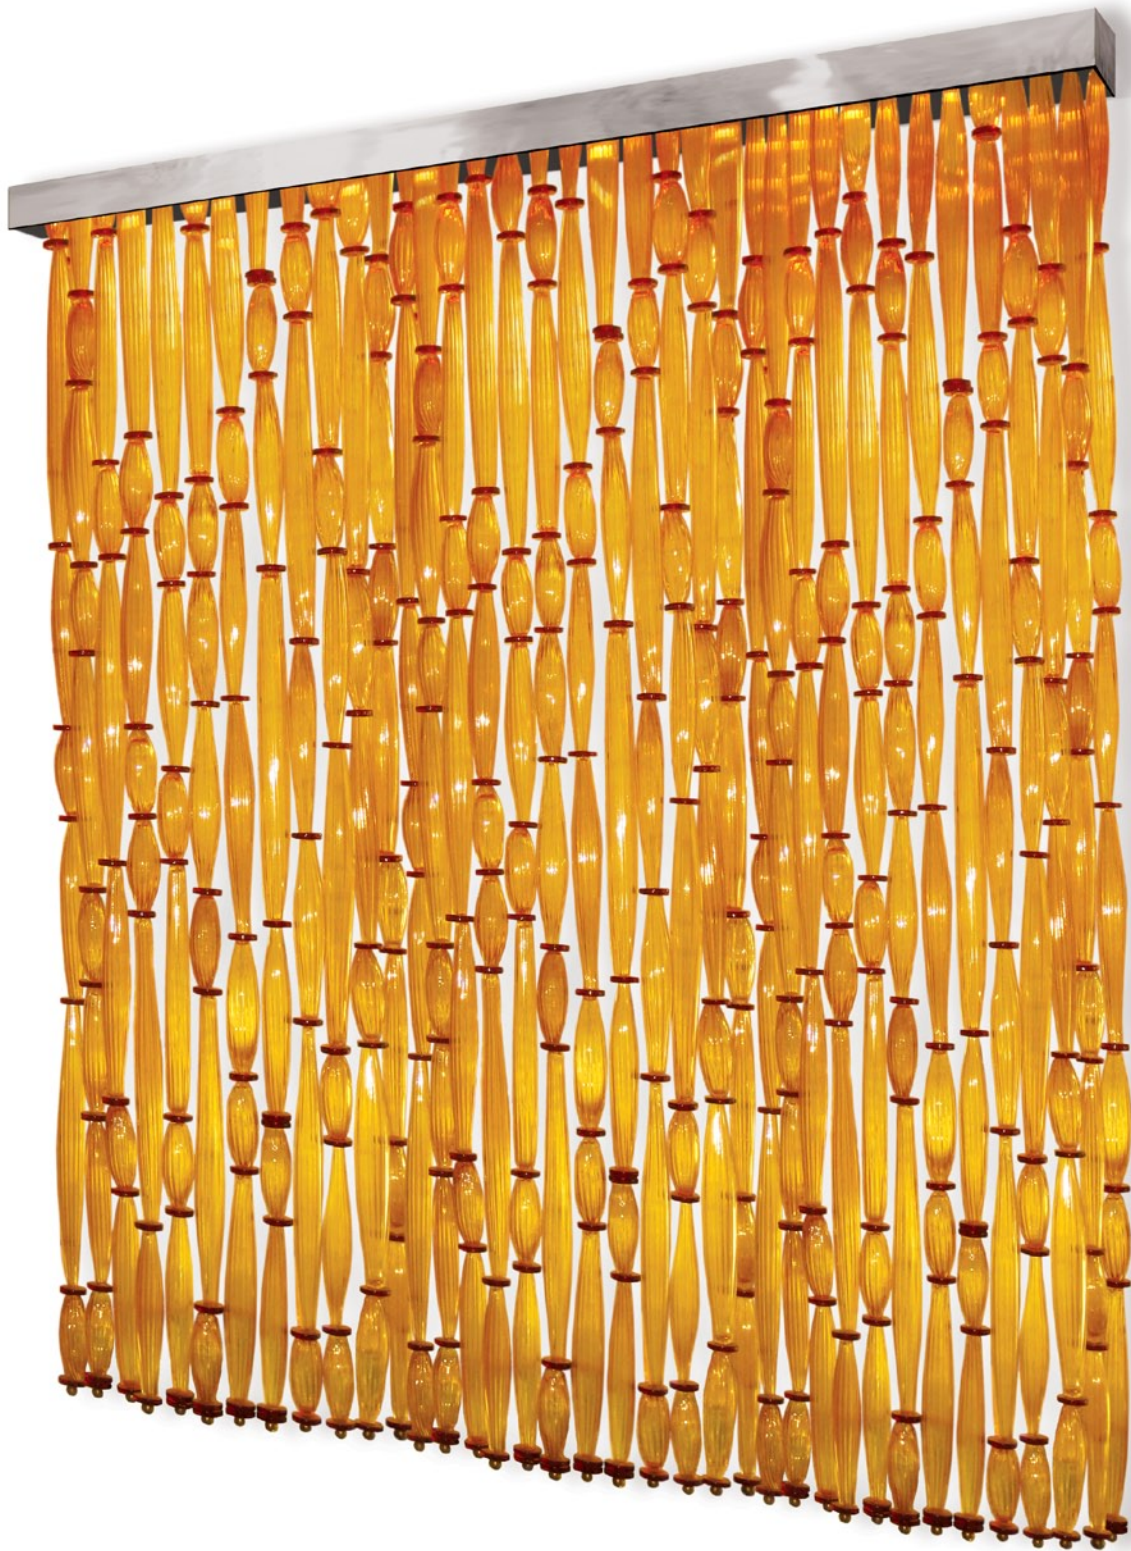

Wired

Custom Lighting

New York
979 Third Ave. Ste 105
New York, NY 10022
+1-212-446-6025

Los Angeles
8607 Melrose Avenue
Los Angeles, CA 90069
+1-310-854-2800

wired-designs.com
Cortina di Cristal
(WIRED catalog pg. 68)