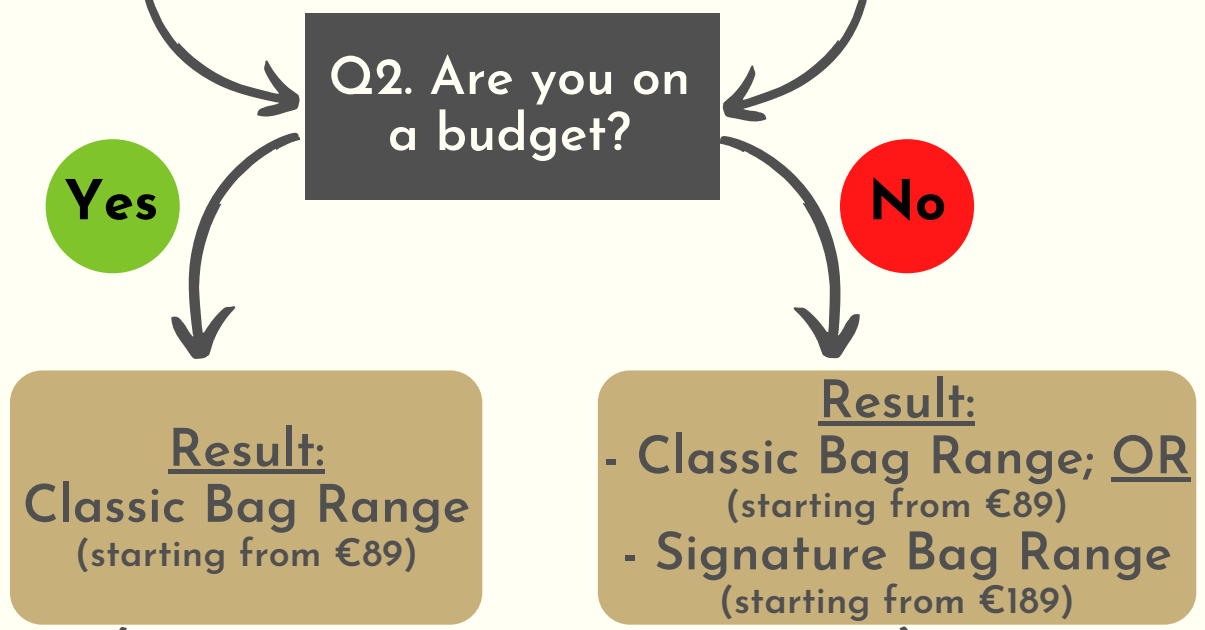

Let's Help You Decide!