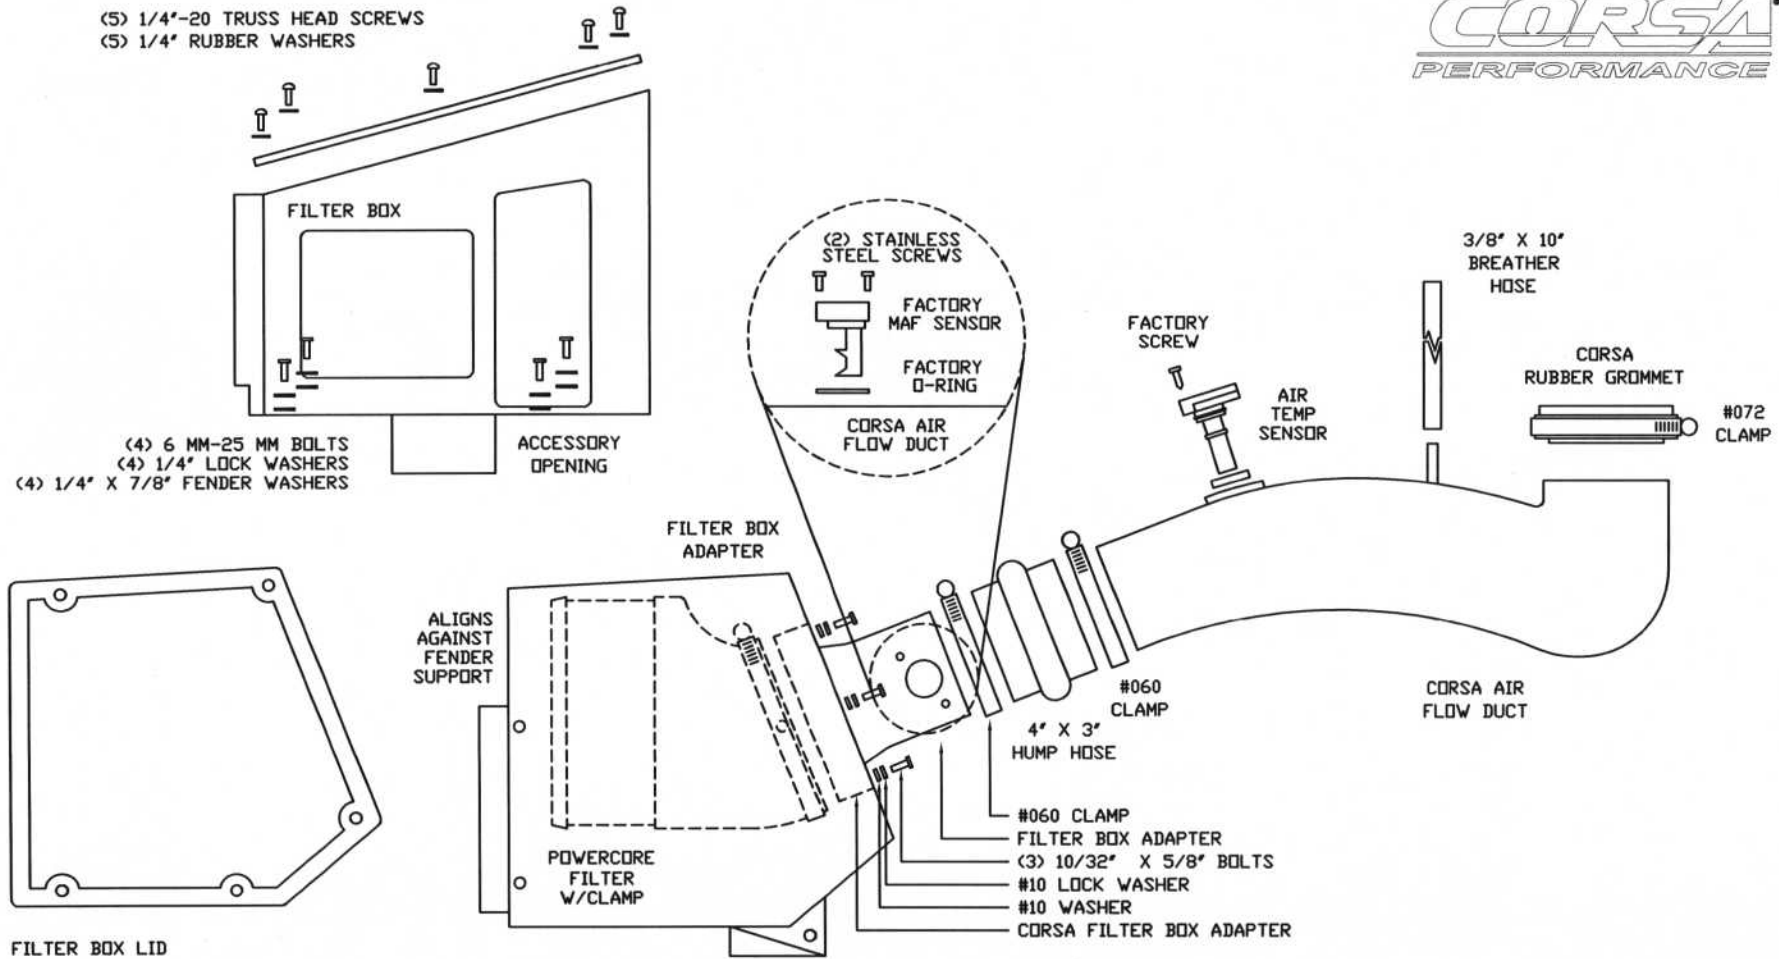

CORSA PERFORMANCE  
 PART NO.: 44790  
 INSTALLATION INSTRUCTIONS  
 TECH SUPPORT: (800) 486-0999  
 WWW.CORSAPERFORMANCE.COM

44790 PARTS LIST

1	CORSA FILTER BOX	1	4' X 3' HUMP HOSE	1	CORSA RUBBER GROMMET
1	CORSA FILTER BOX LID	2	#060 CLAMPS	1	3/8" X 10" BREATHER HOSE
1	CORSA FILTER BOX ADAPTER	1	#072 CLAMP	2	4 MM X 12 SS SCREWS
1	CORSA AIR FLOW DUCT	4	6 MM-25 BOLTS	3	#10 LOCK WASHERS
1	POWERCORE FILTER W/CLAMP	3	10/32" X 5/8" BOLTS	3	#10 WASHERS
5	1/4"-20 TRUSS HEAD SCREWS	4	1/4" X 7/8" FENDER WASHERS		
5	1/4" RUBBER WASHERS	4	1/4" LOCK WASHERS		

**CORSA**  
 PERFORMANCE

NOTE: MUST REMOVE NEGATIVE BATTERY CABLE