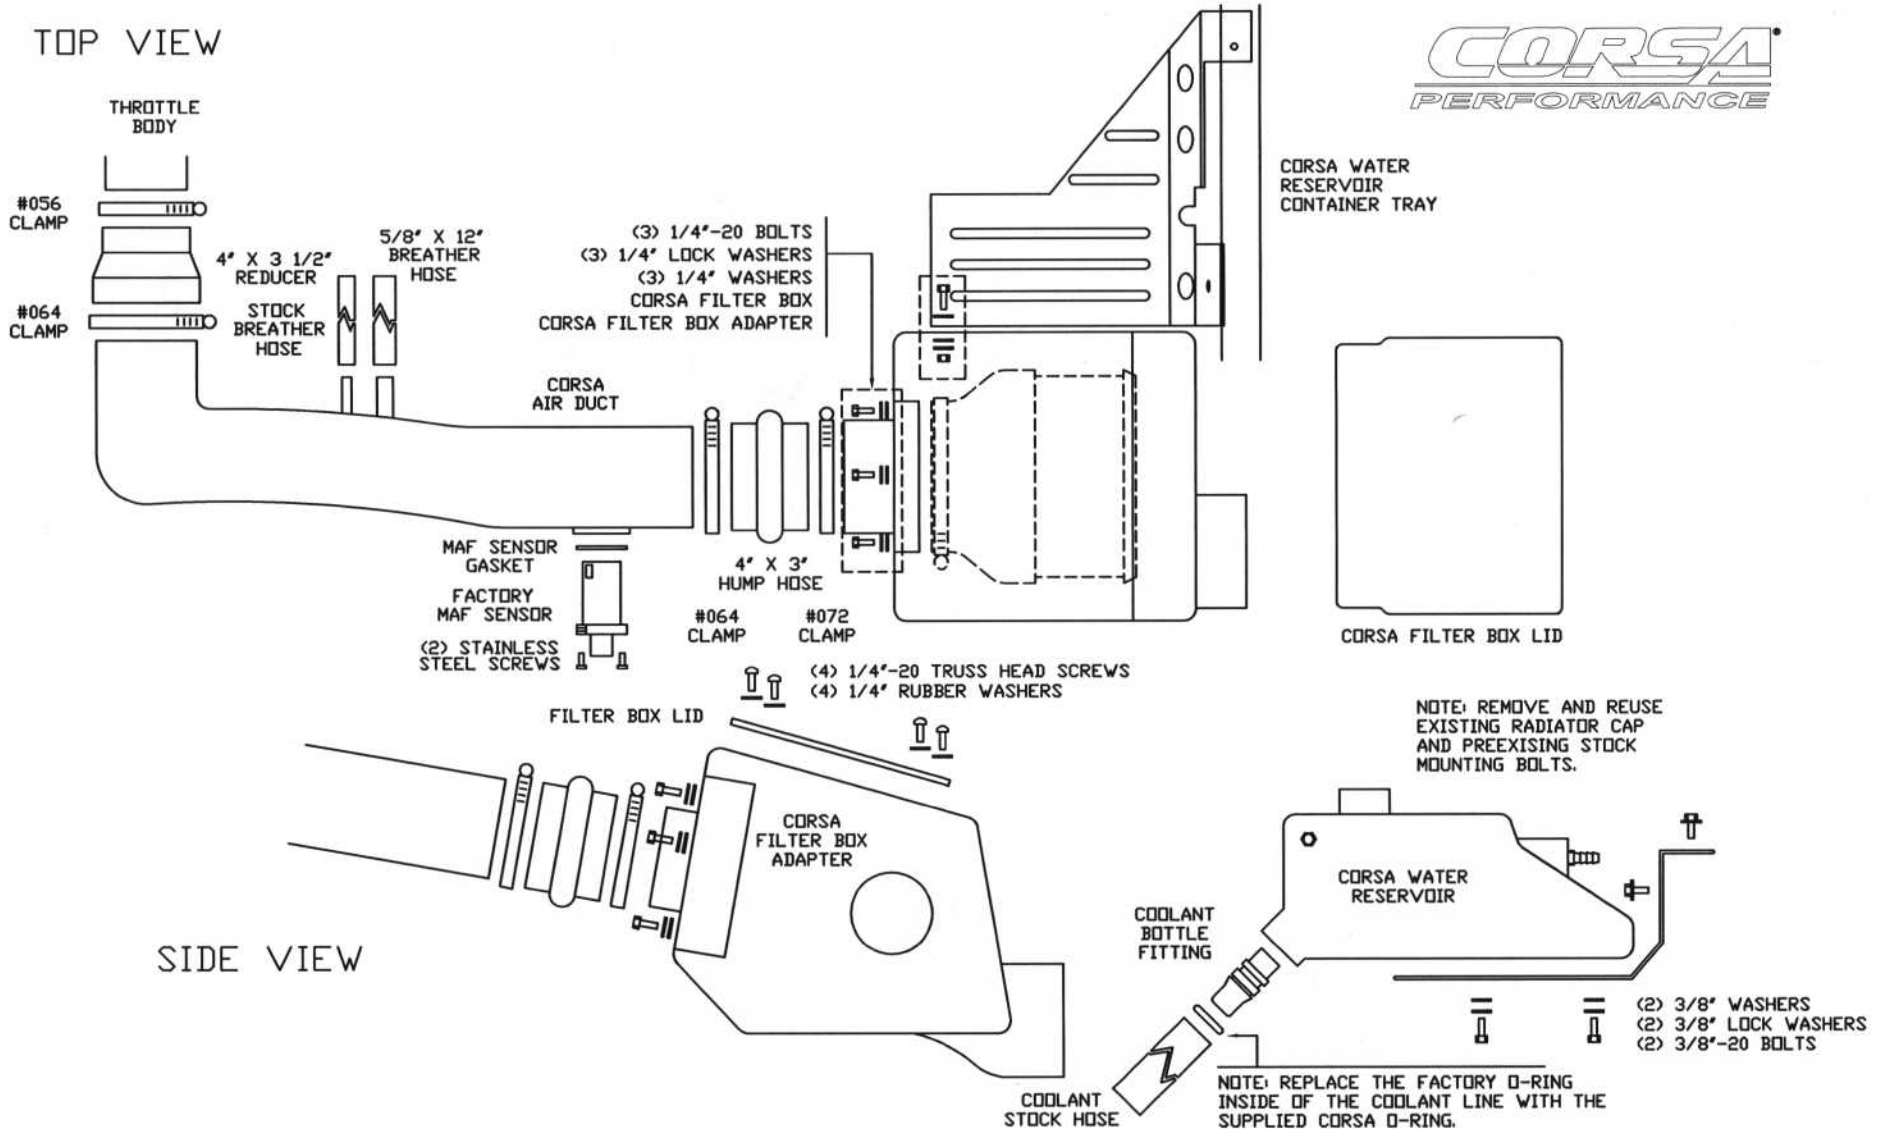

CORSA PERFORMANCE
 PART NO.: 44393
 INSTALLATION INSTRUCTIONS
 TECH SUPPORT: (800) 486-0999
 WWW.CORSAPERFORMANCE.COM

44393 PARTS LIST

				3	1/4"-20 WASHERS
1	CORSA FILTER BOX	1	4' X 3' HUMP HOSE	2	1/4' X 7/8' WASHERS
1	CORSA FILTER BOX LID	1	#056 CLAMP	1	19754 MAF GASKET
1	CORSA AIR DUCT	2	#064 CLAMPS	2	4 MM X 10 SCREWS
1	CORSA FILTER BOX ADAPTER	1	#072 CLAMP	1	5/8' X 12' BREATHER HOSE
1	POWERCORE FILTER W/CLAMP	1	6 MM X 25 BOLT	4	1/4"-20 TRUSS HEAD SCREWS
1	COOLANT RESERVOIR BOTTLE	1	6 MM NUT	4	1/4' RUBBER WASHERS
1	COOLANT TRAY	3	1/4"-20 BOLTS	1	COOLANT BOTTLE FITTING
1	4' X 3 1/2' REDUCER	4	1/4"-20 LOCK WASHERS	1	CORSA O-RING

TOP VIEW

SIDE VIEW