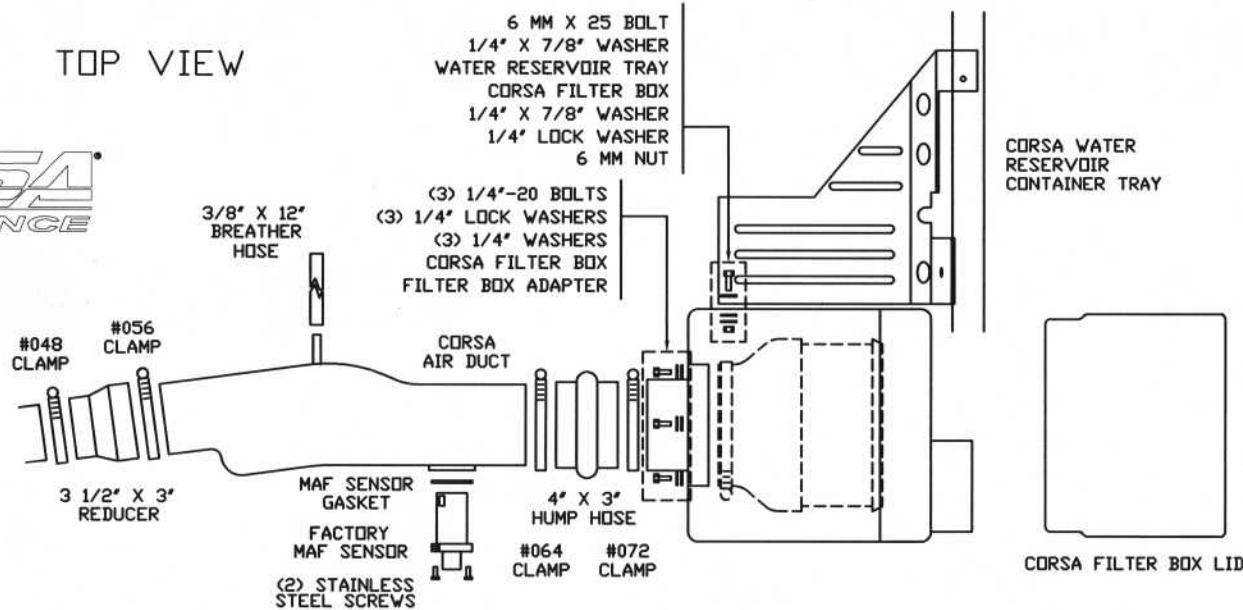

CORSA PERFORMANCE
 PART NO.: 44392
 INSTALLATION INSTRUCTIONS
 TECH SUPPORT: (800) 486-0999
 WWW.CORSAPERFORMANCE.COM

1	CORSA FILTER BOX	1	#048 CLAMP	2	1/4" X 7/8" WASHERS
1	CORSA FILTER BOX LID	1	#056 CLAMP	4	1/4" LOCK WASHERS
1	CORSA AIR DUCT	3	#064 CLAMPS	2	3/8" LOCK WASHERS
1	CORSA FILTER BOX ADAPTER	1	#072 CLAMP	1	19754 MAF GASKET
1	POWERCORE FILTER W/CLAMP	1	6 MM X 25 BOLT	2	4 MM X 10 SCREWS
1	COOLANT RESERVOIR BOTTLE	3	1/4"-20 BOLTS	1	3/8" X 12" BREATHER HOSE
1	COOLANT TRAY	3	3/8"-20 BOLTS	4	1/4"-20 TRUSS HEAD SCREWS
1	3 1/2" X 3" REDUCER	1	6 MM NUT	4	1/4" RUBBER WASHERS
1	4" X 3" HUMP HOSE	3	1/4"-20 WASHERS	1	COOLANT BOTTLE FITTING
1	4" X 3" SLEEVE	3	3/8"-20 WASHERS	1	CORSA O-RING

TOP VIEW

CORSA
 PERFORMANCE

SIDE VIEW