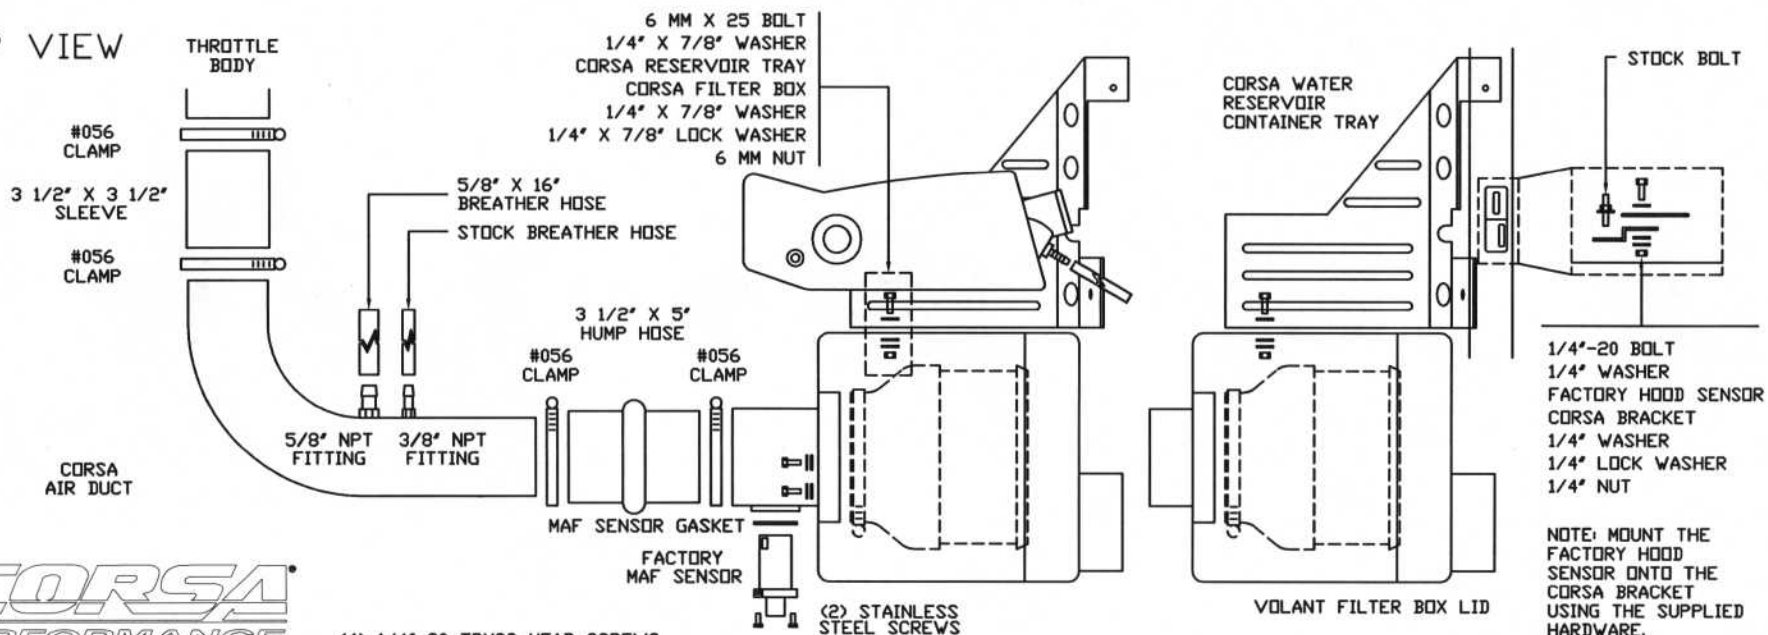

CORSA PERFORMANCE
 PART NO.: 44388
 INSTALLATION INSTRUCTIONS
 TECH SUPPORT: (800) 486-0999
 WWW.CORSAPERFORMANCE.COM

1	CORSA FILTER BOX	3	1/4"-20 BOLTS	1	6 MM NUT
1	CORSA FILTER BOX LID	2	3/8" BOLTS	2	4 MM X 10 SCREWS
1	CORSA AIR DUCT	1	6 MM X 25 BOLT	1	3/8" GROMMET
1	CORSA FILTER BOX ADAPTER	1	6 MM X 30 BOLT	1	19754 GASKET
1	POWERCORE FILTER W/CLAMP	4	1/4" WASHERS	1	3/8" NPT FITTING
1	COOLANT RESERVOIR BOTTLE	3	1/4" X 7/8" WASHERS	1	5/8" NPT FITTING
1	COOLANT TRAY	2	3/8" WASHERS	4	1/4" TRUSS HEAD SCREWS
1	3 1/2" X 5" HUMP HOSE	4	1/4" LOCK WASHERS	4	1/4" RUBBER WASHERS
1	3 1/2" X 3 1/2" SLEEVE	2	3/8" LOCK WASHERS	1	CORSA RESERVOIR TRAY
4	#056 CLAMP	1	1/4"-20 NUT	1	CORSA RESERVOIR BOTTLE

TOP VIEW

CORSA
 PERFORMANCE

(4) 1/4"-20 TRUSS HEAD SCREWS
 (4) 1/4" RUBBER WASHERS

SIDE VIEW