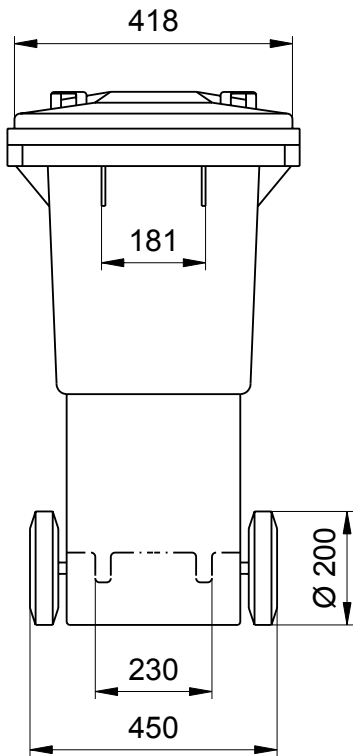

## Dimensions of the 60 Litre: Sizes and Measures

Waste Recycling Bins MGB 60 Litre  
Sizes, Measures, Dimensions:  
Height 935 mm; Width 445 mm; Depth 520 mm

We reserve the right to make any dimensional and constructional alterations at any time. Dimensions can vary slightly after manufacture.