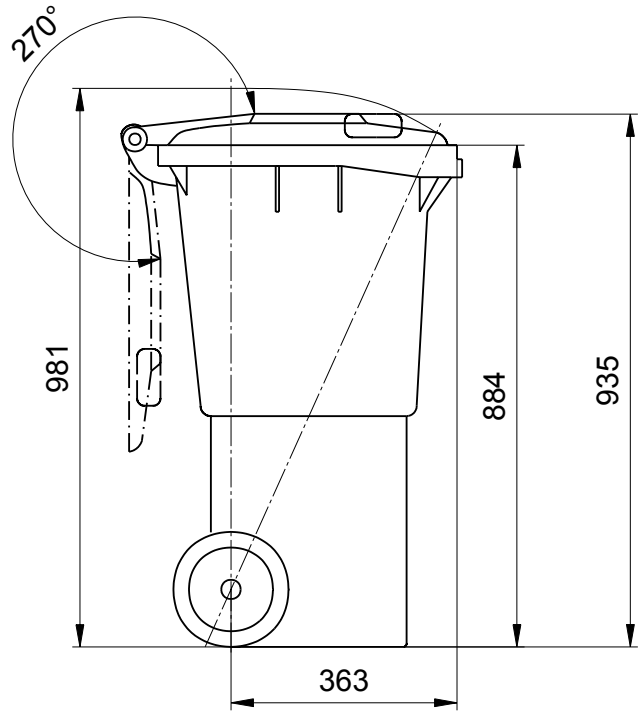

## Dimensions of the 60 Litre: Sizes and Measures

Waste Recycling Bins MGB 60 Litre  
Sizes, Measures, Dimensions:  
Height 935 mm; Width 445 mm; Depth 520 mm

We reserve the right to make any dimensional and constructional alterations at any time. Dimensions can vary slightly after manufacture.