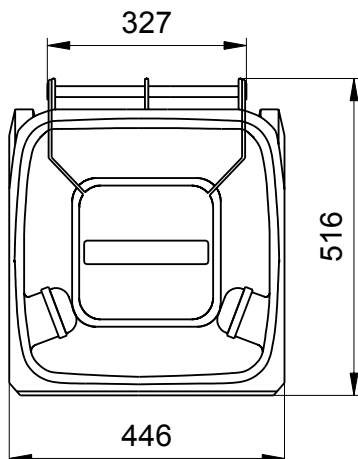

## Dimensions of the 60 Litre: Sizes and Measures

Waste Recycling Bins MGB 60 Litre  
Sizes, Measures, Dimensions:  
Height 935 mm; Width 445 mm; Depth 520 mm

We reserve the right to make any dimensional and constructional alterations at any time. Dimensions can vary slightly after manufacture.