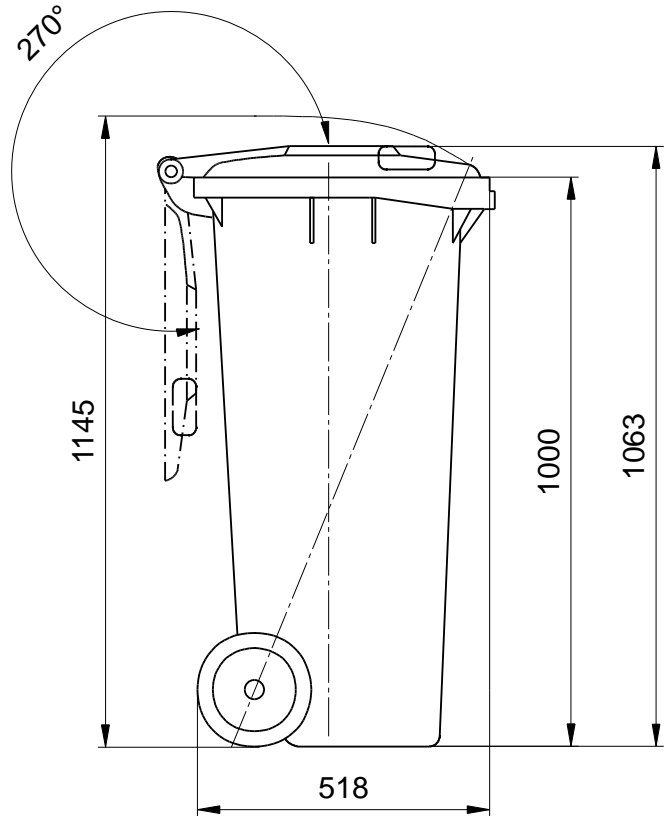

Wheelie Bin from Manufacturer Weber Dimensioned Drawing of the 180 Litre

Wheelie Bin 180 Litre
Sizes, Measures, Dimensions:
Height 1063 mm; Width 477 mm; Depths 712 mm

We reserve the right to make any dimensional and constructional alterations at any time. Dimensions can vary slightly after manufacture.