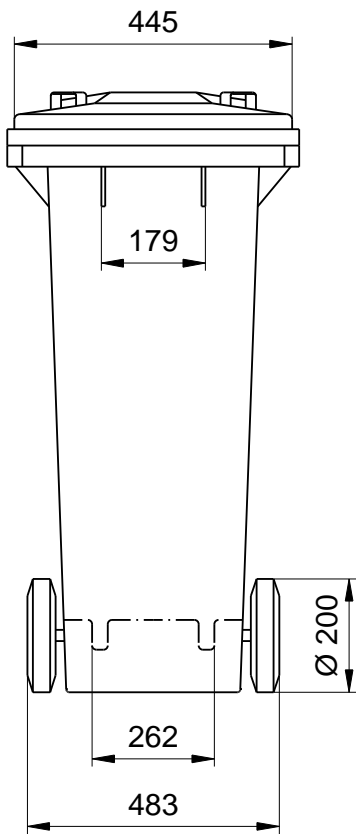

Wheelie Bin from Manufacturer Weber Dimensioned Drawing of the 180 Litre

Wheelie Bin 180 Litre
Sizes, Measures, Dimensions:
Height 1063 mm; Width 477 mm; Depths 712 mm

We reserve the right to make any dimensional and constructional alterations at any time. Dimensions can vary slightly after manufacture.