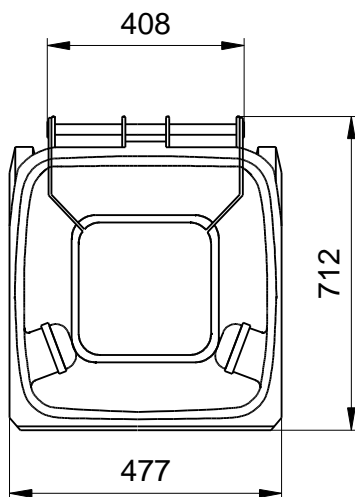

Wheelie Bin from Manufacturer Weber Dimensioned Drawing of the 180 Litre

Wheelie Bin 180 Litre
Sizes, Measures, Dimensions:
Height 1063 mm; Width 477 mm; Depths 712 mm

We reserve the right to make any dimensional and constructional alterations at any time. Dimensions can vary slightly after manufacture.