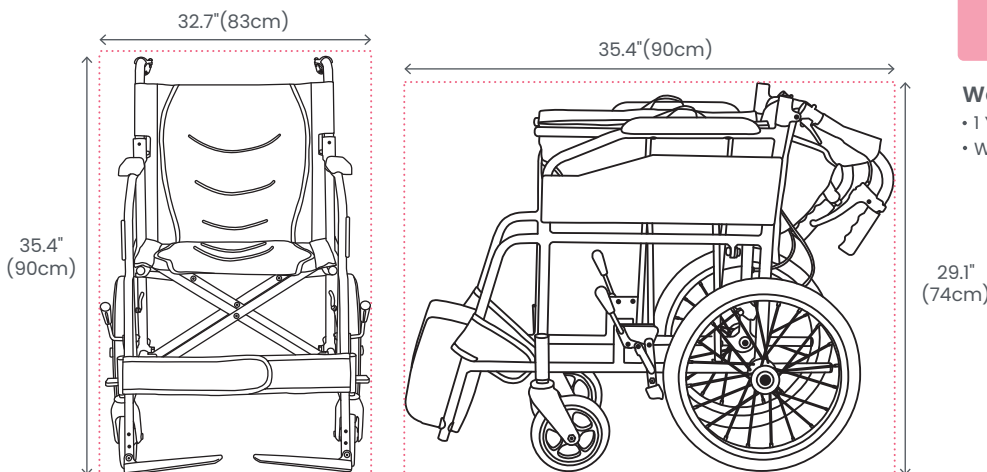

### iLight Just Got Lighter!

The new iLight Pushchair, L110 is the next generation of Bion iLight Pushchair EZ.

A new model that successfully combines functionality and aesthetics while also being lighter and more maneuverable.

### Specifications:

|                             |                                  |
|-----------------------------|----------------------------------|
| Seat Width                  | 17.3" / 44cm                     |
| Seat Depth                  | 16.9" / 43cm                     |
| Seat Height                 | 18.9" / 48cm                     |
| Backrest Height (From Seat) | 15.7" / 40cm                     |
| Distance between Armrest    | 17.5" / 44.5cm                   |
| Overall Width (Open)        | 32.7" / 83cm                     |
| Overall Height              | 35.4" / 90cm                     |
| Overall Length (Open)       | 37.8" / 96cm                     |
| Net Weight                  | 10.3kg                           |
| Weight Capacity             | 100kg                            |
| Front Wheel Size            | 6" PVC                           |
| Rear Wheel Size             | 16" X 1.75" PU Tyres, Spokes Rim |
| Frame Material              | Aluminium                        |
| Armrests                    | Half-Length, PU, Fixed           |
| Footrests                   | Composite Footplate, Fixed       |
| Foldable Backrest           | ✓                                |
| Removable Backrest Cover    | X                                |
| Removable Seat Cover        | X                                |
| User Brakes                 | ✓                                |
| Attendant Brakes            | ✓                                |
| Safety Belt                 | ✓                                |
| Anti-Tipper                 | X                                |

### Dimensions: