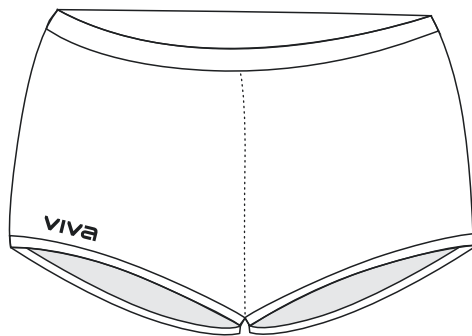

Also available in raglan sleeve with round or v-neck options

Ladies	L6	L8	L10	L12	L14	L16	L18	L20	L22
Juniors	J10	J12	J14						

ELITE MEN'S PLAYING SHORTS

VP014

200gsm aerolite fabric

Available in two leg length options.

Adults	XS	S	M	L	XL	2XL	3XL	4XL	5XL
Juniors	J10	J12	J14						

ELITE WOMEN'S BOY LEG BRIEF

VPW053

220gsm sublimated lycra/spandex fabric

Feature longer leg length with inner silicone tape.

Ladies	L6	L8	L10	L12	L14	L16	L18	L20	L22
Juniors	J10	J12	J14						