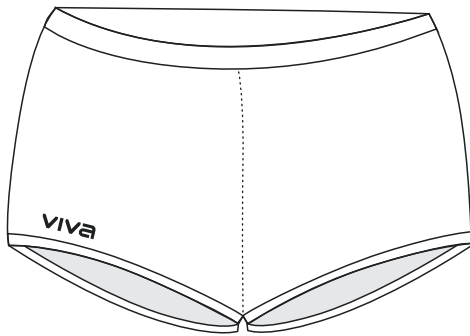

Shape retention that will not stretch.

Breathable and moisture wicking fabric with UV50+ protection; great for beach volleyball.

Ladies

L6 L8 L10 L12 L14 L16 L18 L20 L22

Juniors

J10 J12 J14

ELITE MEN'S PLAYING SHORTS

VP014

200gsm aerolite fabric

Available in two leg length options.

Adults **XS S M L XL 2XL 3XL 4XL 5XL**

Juniors **J10 J12 J14**

ELITE WOMEN'S BOY LEG BRIEF

VPW053

220gsm sublimated lycra/spandex fabric