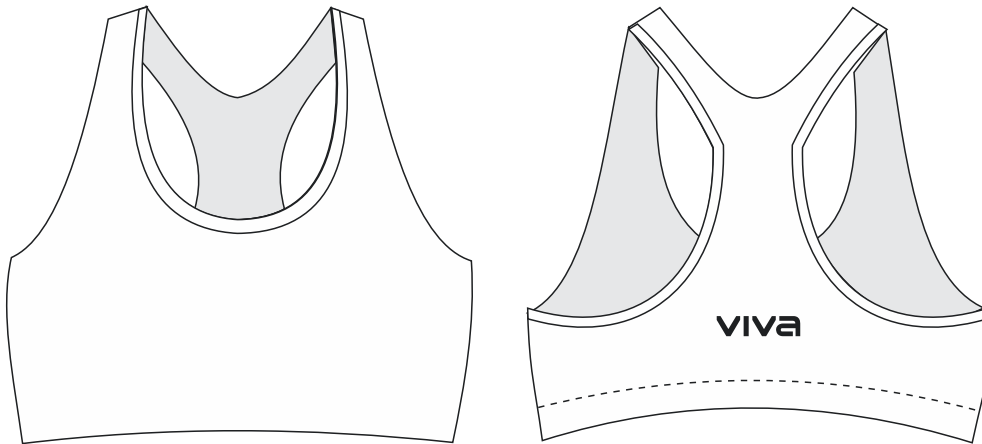

Adults **XS S M L XL 2XL 3XL 4XL 5XL**

Juniors **J10 J12 J14**

ELITE WOMEN'S PLAYING SINGLET

VPR013

140gsm sublimated coolpass fabric

Constructed using rPet coolpass fabric.
Features in built anti-bacterial and UV 30+.
Designed for maximum heat transfer.

Ladies **L6 L8 L10 L12 L14 L16 L18 L20 L22**

Juniors **J06 J08 J10 J12 J14**

ELITE WOMEN'S CROP TOP

VP100

200gsm Poly Spandex

4 way mechanical spandex material.

Shape retention that will not stretch.

Breathable and moisture wicking fabric with UV50+ protection; great for beach volleyball.