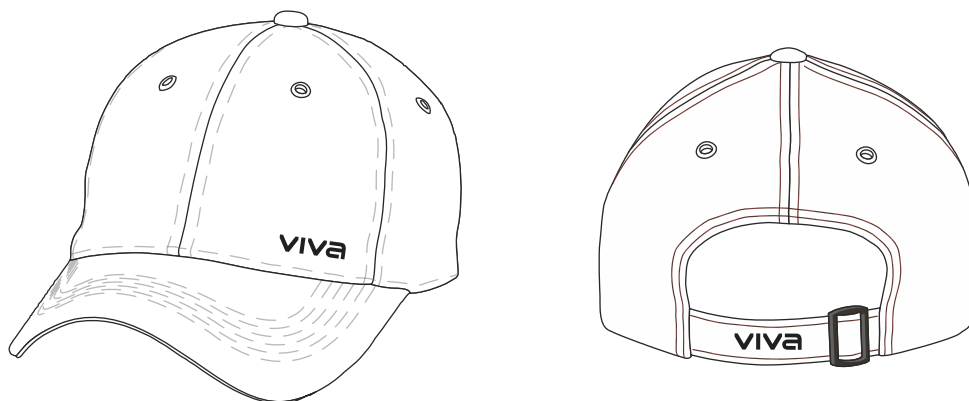

VP014

200gsm aerolite fabric

Available in two leg length options.

Adults **XS S M L XL 2XL 3XL 4XL 5XL**

Juniors **J10 J12 J14**

ELITE WOMEN'S BOY LEG BRIEF

VPW053

220gsm sublimated lycra/spandex fabric

Feature longer leg length with inner silicone tape.

Ladies **L6 L8 L10 L12 L14 L16 L18 L20 L22**

Juniors **J10 J12 J14**

CUSTOM PLAYING CAP
VPCUSC

Choice of fabric and decorations.
Minimum order quantities apply.