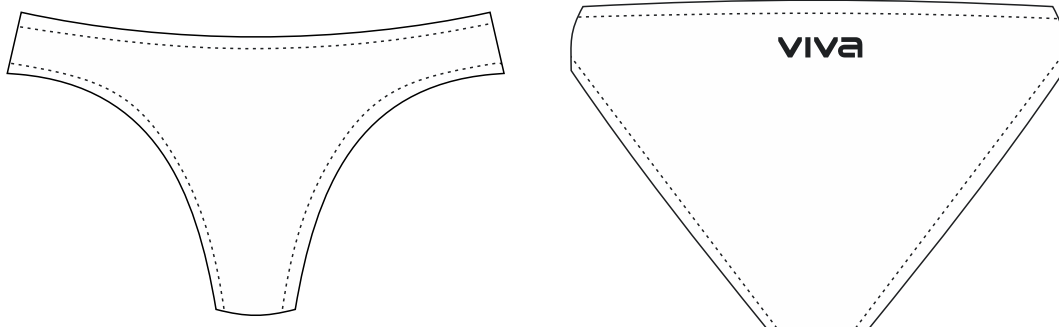

ELITE WOMEN'S BRIEF

VP101

220gsm Poly Spandex

4 way mechanical spandex material.

Shape retention that will not stretch.

Breathable and moisture wicking fabric with UV50+ protection; great for beach volleyball.

Ladies

L6 L8 L10 L12 L14 L16 L18 L20 L22

Juniors

J10 J12 J14