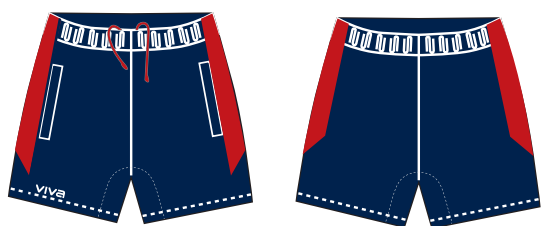

Adults	XS	S	M	L	XL	2XL	3XL	4XL	5XL
Ladies	L6	L8	L10	L12	L14	L16	L18		
Juniors	J06	J08	J10	J12	J14				

Adults	XS	S	M	L	XL	2XL	3XL	4XL	5XL
Ladies	L6	L8	L10	L12	L14	L16	L18		
Juniors	J06	J08	J10	J12	J14				

TRAINING HOODIE - VICTOR
VP303

280GSM BRUSHED POLYESTER/COTTON FLEECE

ideal for those cold winter days

CREW NECK SWEATSHIRT - VICTOR
VPER003

280GSM BRUSHED POLYESTER/COTTON FLEECE

ideal for those cold winter days

Adults	XS	S	M	L	XL	2XL	3XL	4XL	5XL
Ladies	L6	L8	L10	L12	L14	L16	L18		
Juniors	J06	J08	J10	J12	J14				

Adults	XS	S	M	L	XL	2XL	3XL	4XL	5XL	
Ladies	L6	L8	L10	L12	L14	L16	L18	L20	L22	L24
Juniors	J06	J08	J10	J12	J14					