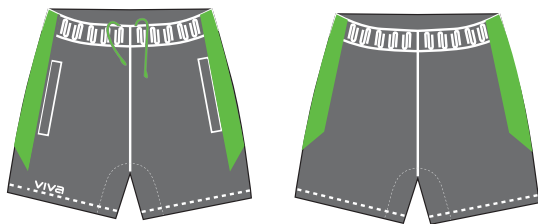

TRAINING SHORT - VICTOR
VPG014

180GSM STRETCH MICROFIBRE