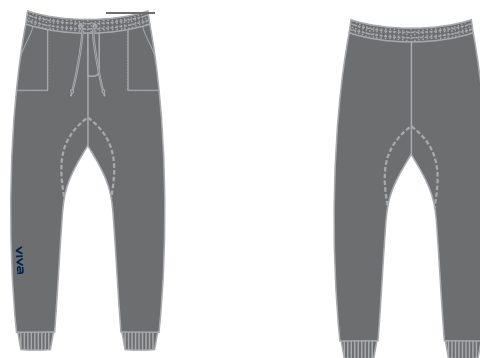

Adults	XS	S	M	L	XL	2XL	3XL	4XL	5XL
Ladies	L6	L8	L10	L12	L14	L16	L18		
Juniors	J06	J08	J10	J12	J14				

Adults	XS	S	M	L	XL	2XL	3XL	4XL	5XL	
Ladies	L6	L8	L10	L12	L14	L16	L18	L20	L22	L24
Juniors	J06	J08	J10	J12	J14					

TRAINING SHORT - VICTOR
VPG014

180GSM STRETCH MICROFIBRE

Adults	XS	S	M	L	XL	2XL	3XL	4XL	5XL	
Ladies	L6	L8	L10	L12	L14	L16	L18	L20	L22	L24
Juniors	J06	J08	J10	J12	J14					

/// off field pants

TRAINING PANTS
VPSF010

Back mesh panels to assist ventilation, side jet pockets and leg zip closures.

RECOVERY TRACK PANTS
VPSFFT010

300GSM FRENCH TERRY FABRIC

Great heavyweight off field track pants with modern tapered leg and large side pockets.