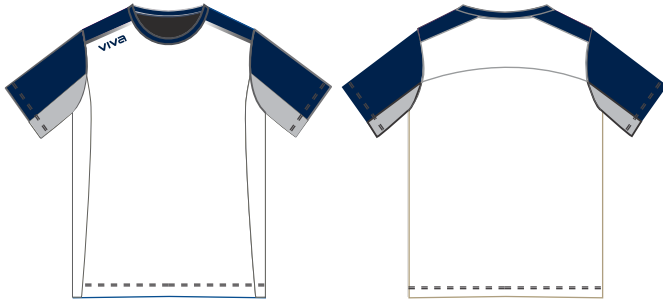

VIVA

TEAMWEAR - OFF FIELD

VIVAGLOBAL.COM.AU

TRAINING JERSEY - VERTEX
VPPE005

140gsm Sublimated Coolpass RPET Polyester Fabric

Side mesh panels to assist ventilation and maximise player fit.

Neck line options include : contrast neck : V-neck : U-Neck

POLO SHIRT - VERTEX
VPPE001

140gsm Sublimated Coolpass RPET Polyester Fabric

Adults	XS	S	M	L	XL	2XL	3XL	4XL	5XL	
Ladies	L6	L8	L10	L12	L14	L16	L18	L20	L22	L24
Juniors	J06	J08	J10	J12	J14					

Adults	XS	S	M	L	XL	2XL	3XL	4XL	5XL	
Ladies	L6	L8	L10	L12	L14	L16	L18	L20	L22	L24
Juniors	J06	J08	J10	J12	J14					