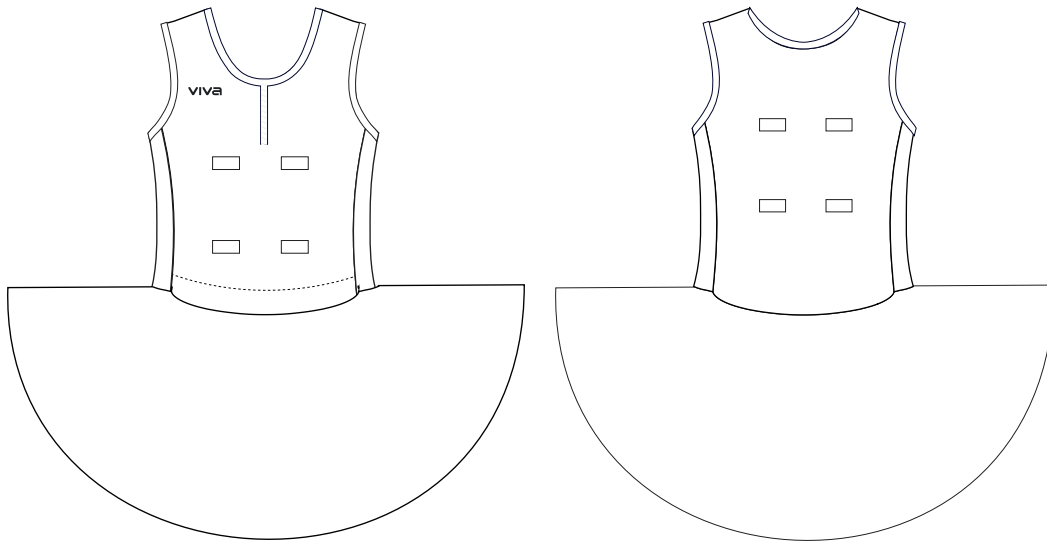

ELITE BODYSUIT

VPW051

220gsm sublimated lycra/spandex fabric

Features multi panel construction and built in brief, fast zip and wide back.

Ladies **L6 L8 L10 L12 L14 L16 L18 L20 L22**

Juniors **J06 J08 J10 J12 J14**