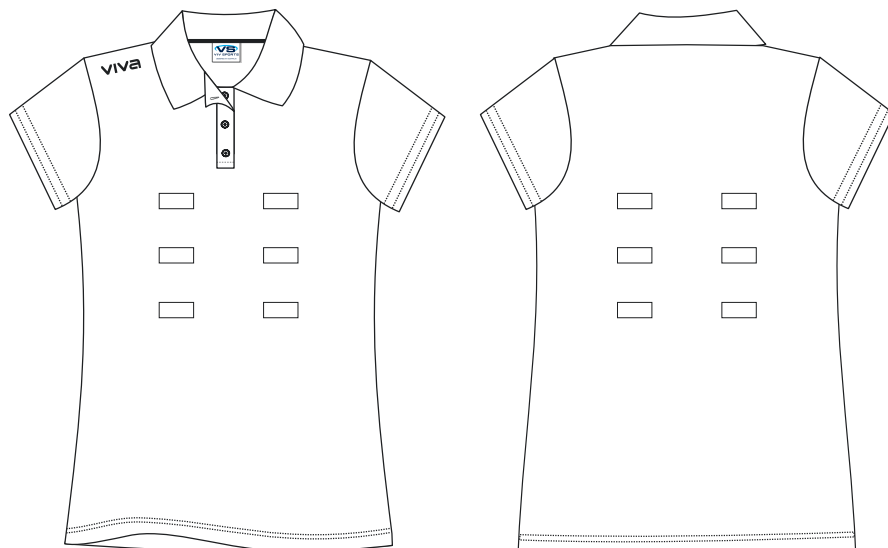

ELITE PLAYING POLO SHIRT

VPW001/VPWC001

160gsm sublimated aerolite fabric

Polo shirt attributes include breathability, moisture wicking and lightweight.

Available in regular or cap sleeve.

Ladies

L6 L8 L10 L12 L14 L16 L18 L20 L22

Juniors

J06 J08 J10 J12 J14