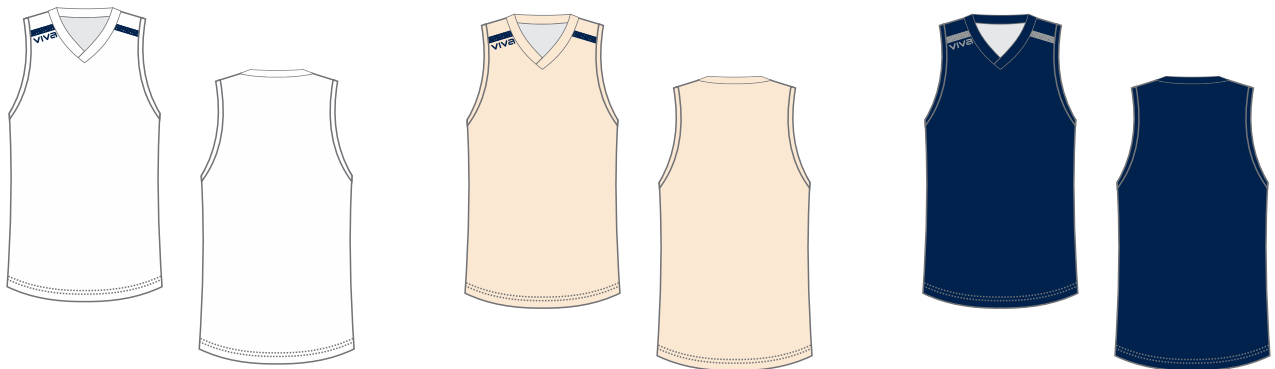

Adults	XS	S	M	L	XL	2XL	3XL	4XL	5XL	
Ladies	L6	L8	L10	L12	L14	L16	L18	L20	L22	L24
Juniors	J06	J08	J10	J12	J14					

POLO SHIRT - VICTOR  
VP001

150 GSM POLYESTER FABRIC

Lightweight breathable fabric with built in 30+ UV and Antibacterial

Adults	XS	S	M	L	XL	2XL	3XL	4XL	5XL	
Ladies	L6	L8	L10	L12	L14	L16	L18	L20	L22	L24
Juniors	J06	J08	J10	J12	J14					

**PLAYING PANTS**  
VP111

220GSM Tricot Knit Polyester

Modern style cricket pants with side pockets. Pant attributes include breathability, moisture wicking and cooling properties.

Available on Sublimation or Cut & Sew

Adults	XS	S	M	L	XL	2XL	3XL	4XL	5XL
Juniors	J06	J08	J10	J12	J14				

**PLAYING VEST - FLEECE**  
VP110

260GSM Brushed Poly Fleece

Dye sublimation bonded fleece vest. Heavy weight cable knit acrylic fabric that provides warmth and comfort.

Available in Vest or long sleeves.

Adults	2XS	XS	S	M	L	XL	2XL	3XL	4XL	5XL
Juniors	J06	J08	J10	J12	J14					

WIDE BRIM PLAYING CAP  
AH711

100% Cotton Canvas  
This wide brim cap features eyelet holes for breath ability and comfort.  
This cap offers the ultimate in sun protection.  
Each cap is customizable with your club logo.