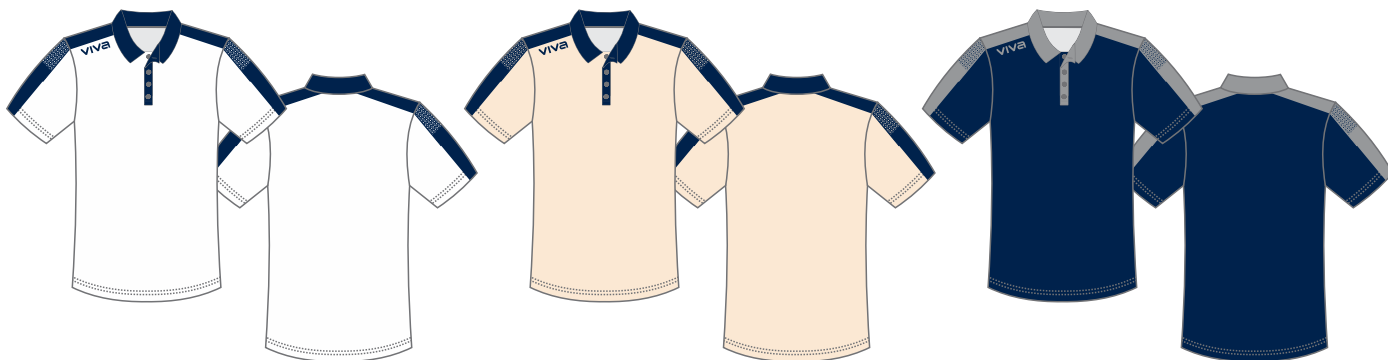

**VIVA**

**TEAMWEAR - CRICKET**

[VIVAGLOBAL.COM.AU](http://VIVAGLOBAL.COM.AU)

POLO SHIRT - VERTEX  
VPPE001

140gsm Sublimated Coolpass RPET Polyester Fabric

Lightweight breathable fabric with built in 30+ UV and Antibacterial

Adults	XS	S	M	L	XL	2XL	3XL	4XL	5XL	
Ladies	L6	L8	L10	L12	L14	L16	L18	L20	L22	L24
Juniors	J06	J08	J10	J12	J14					

POLO SHIRT - VICTOR  
VP001

150 GSM POLYESTER FABRIC

Lightweight breathable fabric with built in 30+ UV and Antibacterial