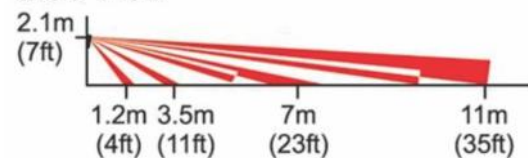

Top View

Side View

## Specifications

- Input supply - 2 x AAA Batteries (Up to 2 years battery life)
- Form Factor - Enclosed casing - 60mm (L) x 65mm (W) x 40mm (H)
- Horizontal beam spread - 110 degrees (10m)
- Vertical beam spread from an installation height of 2.1 m - 10m
- Internal light level sensor
- Ip55
- Radio Frequency - 868 Mhz
- Range - 30m through walls and floors, 100m line of sight. Repeaters (QS-T-REP) available if needed.