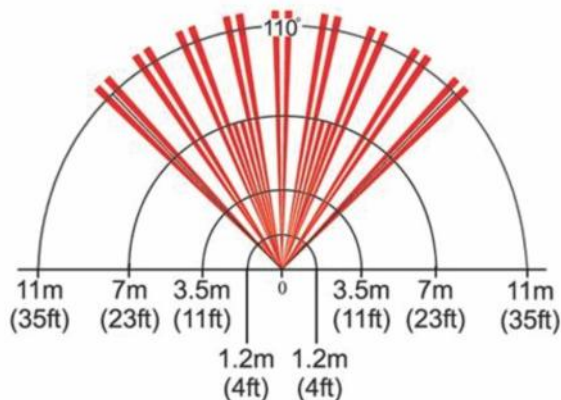

## Features

- Great for stairwells, garage, kitchens & bathrooms
- Internal light level sensor to only work when there is not enough ambient light to save power. (5 light settings)
- Time delay settings available: 30 sec, 1 min, 5min, 10min, 20min and 30min.

Top View

Side View

## Specifications

- Input supply - 2 x AAA Batteries (Up to 2 years battery life)
- Form Factor - Enclosed casing - 60mm (L) x 65mm (W) x 40mm (H)
- Horizontal beam spread - 110 degrees (10m)
- Vertical beam spread from an installation height of 2.1 m - 10m
- Internal light level sensor
- Ip55
- Radio Frequency - 868 Mhz
- Range - 30m through walls and floors, 100m line of sight. Repeaters (QS-T-REP) available if needed.