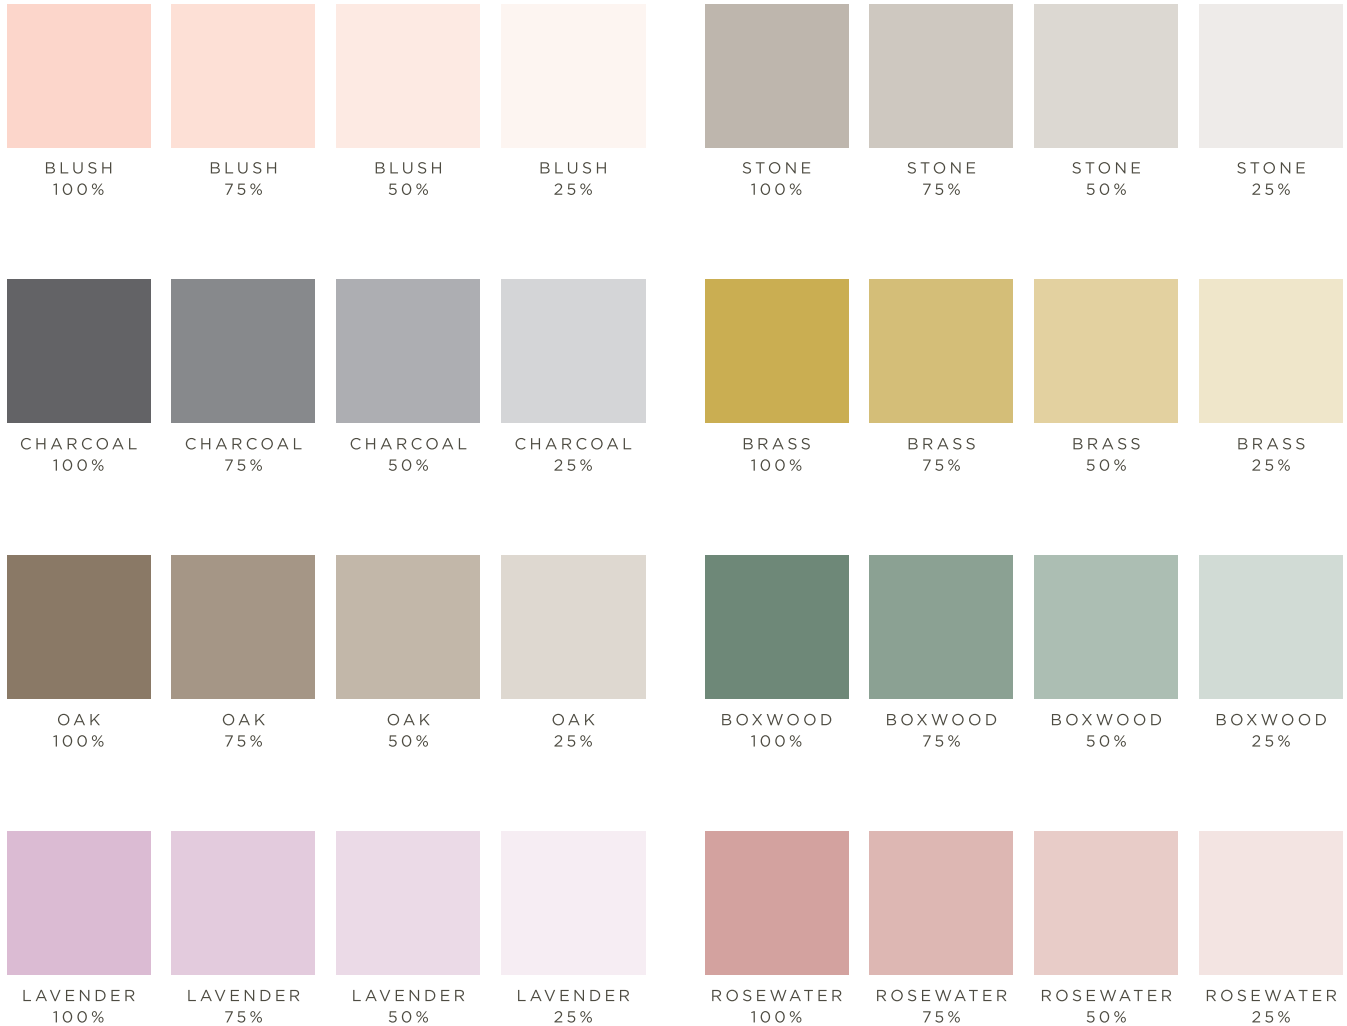

DIGITAL INK COLORS

NEUTRALS

BRIGHTS

LANDSCAPE

DIGITAL INK COLORS

COLOR GRADIENTS

MOST COLORS CAN BE ADJUSTED IN TRANSPARENCY FOR USE IN BACKGROUNDS AND ARTWORK.
PLEASE INQUIRE IF YOU WOULD LIKE TO SEE THE GRADIENT OF ANY OTHER DIGITAL INK COLORS.

WE DO NOT RECOMMEND USING A COLOR GRADIENT FOR ANY TEXT.

A NOTE ABOUT DIGITAL INK COLORS

INK COLORS WILL VARY SLIGHTLY DEPENDING ON PAPER STOCK (INVITE, LINER, ENVELOPE, ETC.) AND CAN ALSO CHANGE SLIGHTLY FROM PRINT RUN TO PRINT RUN. PLEASE ALLOW FOR A 5-10% DIFFERENCE IN DIGITAL INK COLORS ACROSS YOUR INVITATION SUITE.

NAVY

MIDNIGHT
PAIR WITH HARBOR

GRAVEL
PAIR WITH WOOL

CHARCOAL

BLACK
**NOT OPAQUE*

PLEASE REMEMBER THAT OUR LETTERPRESS SUITES ARE PRINTED BY HAND IN OUR STUDIO USING ANTIQUE MACHINERY. INK COLORS WILL VARY SLIGHTLY WITHIN EACH PRINT RUN. IT IS THE NATURE AND CHARM OF THIS PRINTING METHOD. CUSTOM LETTERPRESS PMS COLORS AVAILABLE ON REQUEST, ADDITIONAL FEES APPLY.

FOIL STAMPING COLORS

GOLD FOIL
WHITE PAPER

MATTE GOLD FOIL
WHITE PAPER

ROSE GOLD FOIL
WHITE PAPER

ROSY COPPER FOIL
WHITE PAPER

COPPER FOIL
WHITE PAPER

PEWTER FOIL
WHITE PAPER

SILVER FOIL
WHITE PAPER