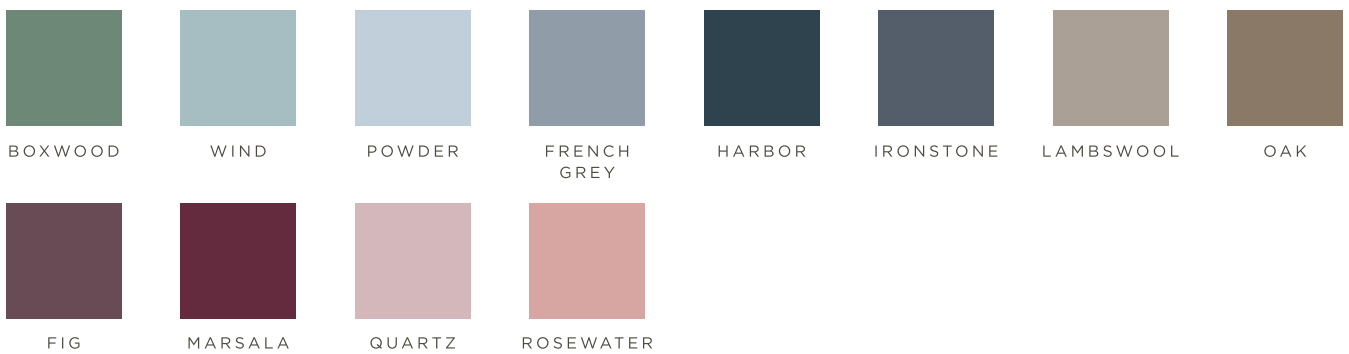

DIGITAL INK COLORS

NEUTRALS

BRIGHTS

LANDSCAPE

DIGITAL INK COLORS

COLOR GRADIENTS

MOST COLORS CAN BE ADJUSTED IN TRANSPARENCY FOR USE IN BACKGROUNDS AND ARTWORK.
PLEASE INQUIRE IF YOU WOULD LIKE TO SEE THE GRADIENT OF ANY OTHER DIGITAL INK COLORS.

WE DO NOT RECOMMEND USING A COLOR GRADIENT FOR ANY TEXT.

A NOTE ABOUT DIGITAL INK COLORS

INK COLORS WILL VARY SLIGHTLY DEPENDING ON PAPER STOCK (INVITE, LINER, ENVELOPE, ETC.) AND CAN ALSO CHANGE SLIGHTLY FROM PRINT RUN TO PRINT RUN. PLEASE ALLOW FOR A 5-10% DIFFERENCE IN DIGITAL INK COLORS ACROSS YOUR INVITATION SUITE.

NAVY

MIDNIGHT
PAIR WITH HARBOR

GRAVEL
PAIR WITH WOOL

CHARCOAL

BLACK
**NOT OPAQUE*

PLEASE REMEMBER THAT OUR LETTERPRESS SUITES ARE PRINTED BY HAND IN OUR STUDIO USING ANTIQUE MACHINERY. INK COLORS WILL VARY SLIGHTLY WITHIN EACH PRINT RUN. IT IS THE NATURE AND CHARM OF THIS PRINTING METHOD. CUSTOM LETTERPRESS PMS COLORS AVAILABLE ON REQUEST, ADDITIONAL FEES APPLY.

FOIL STAMPING COLORS

GOLD FOIL
WHITE PAPER

MATTE GOLD FOIL
WHITE PAPER

ROSE GOLD FOIL
WHITE PAPER

ROSY COPPER FOIL
WHITE PAPER

COPPER FOIL
WHITE PAPER

PEWTER FOIL
WHITE PAPER

SILVER FOIL
WHITE PAPER