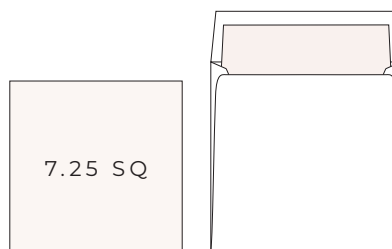

SMITTEN ON PAPER

DESIGN BOUTIQUE

INVITATION SIZES

STANDARD INVITATIONS

CARD · 5.5 x 8.5"
ENVELOPE · 5.75 x 8.75"

CARD · 3.875 x 9.25"
ENVELOPE · 4.125 x 9.5"

CARD · 5 x 7"
ENVELOPE · 5.25 x 7.25"

CARD · 5.5 x 5.5"
ENVELOPE · 5.75 x 5.75

OVERSIZED INVITATIONS

CARD · 6.25 x 6.25"
ENVELOPE · 6.5 x 6.5"

CARD · 7.25 x 7.25"
ENVELOPE · 7.5 x 7.5"

*Square invitations require extra postage for mailing.