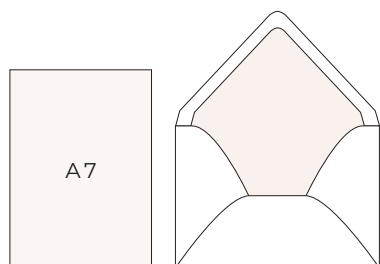

SMITTEN ON PAPER

DESIGN BOUTIQUE

INVITATION SIZES

STANDARD INVITATIONS

CARD · 5.5 x 8.5"
ENVELOPE · 5.75 x 8.75"

CARD · 3.875 x 9.25"
ENVELOPE · 4.125 x 9.5"

CARD · 5 x 7"
ENVELOPE · 5.25 x 7.25"

CARD · 5.5 x 5.5"
ENVELOPE · 5.75 x 5.75

OVERSIZED INVITATIONS

CARD · 6.25 x 6.25"
ENVELOPE · 6.5 x 6.5"

CARD · 7.25 x 7.25"
ENVELOPE · 7.5 x 7.5"

*Square invitations require extra postage for mailing.