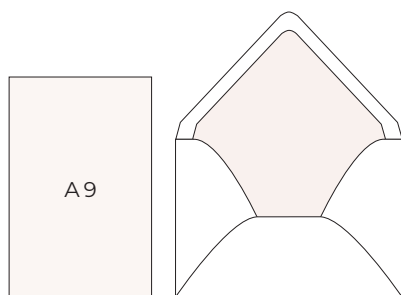

SMITTEN ON PAPER

DESIGN BOUTIQUE

INVITATION SIZES

STANDARD INVITATIONS

CARD · 5.5 x 8.5"
ENVELOPE · 5.75 x 8.75"

CARD · 3.875 x 9.25"
ENVELOPE · 4.125 x 9.5"

CARD · 5 x 7"
ENVELOPE · 5.25 x 7.25"

CARD · 5.5 x 5.5"
ENVELOPE · 5.75 x 5.75

OVERSIZED INVITATIONS

CARD · 6.25 x 6.25"
ENVELOPE · 6.5 x 6.5"

CARD · 7.25 x 7.25"
ENVELOPE · 7.5 x 7.5"

*Square invitations require extra postage for mailing.