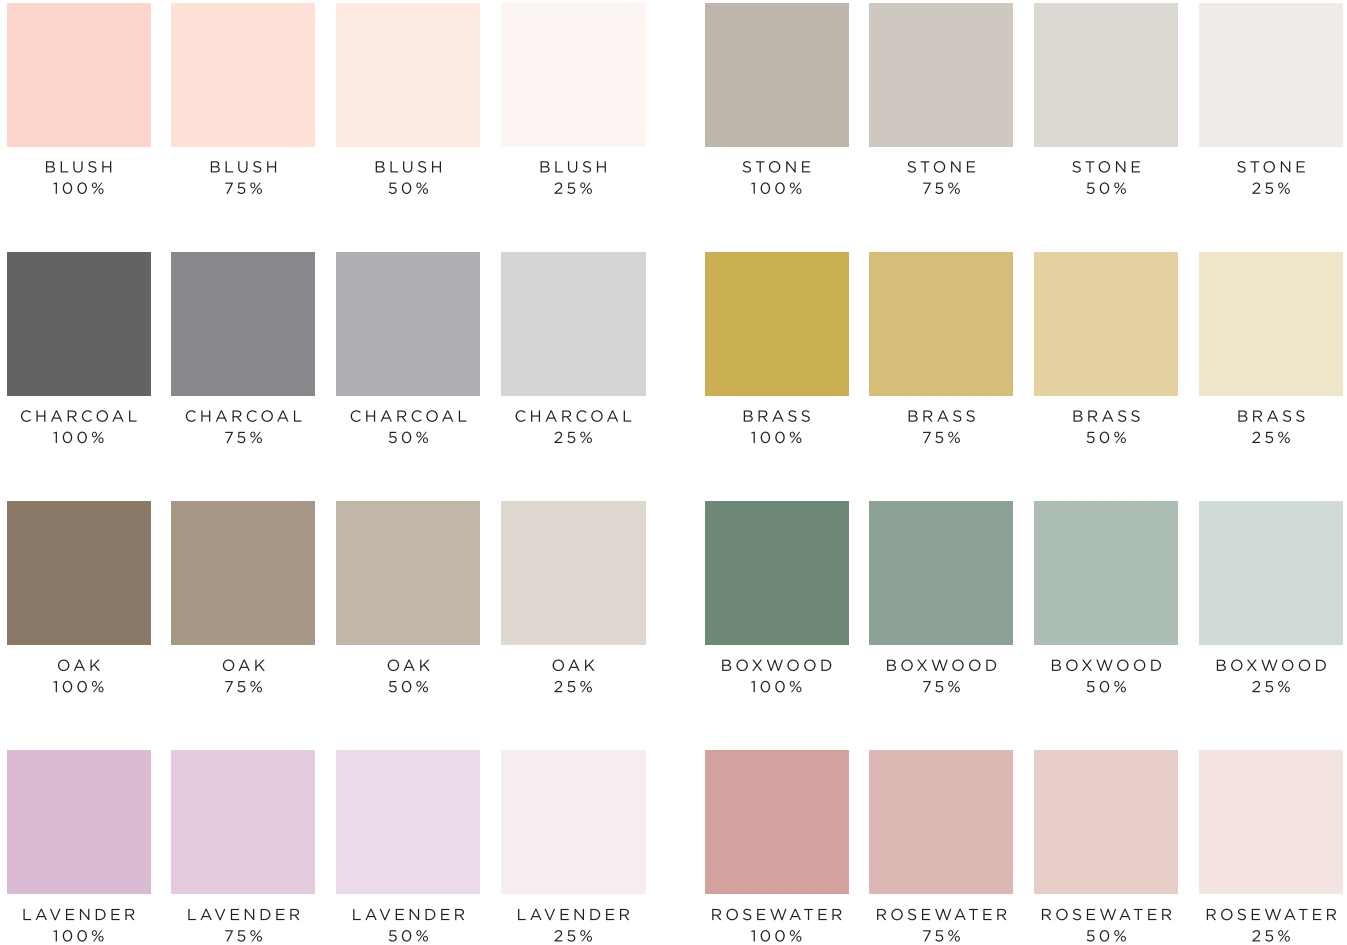

HARBOR

IRONSTONE

LAMBSWOOL

OAK

FIG

MARSALA

QUARTZ

ROSEWATER

SMITTEN ON PAPER

DIGITAL INK COLOR GRADIENTS

MOST COLORS CAN BE ADJUSTED IN TRANSPARENCY FOR USE IN BACKGROUNDS AND ARTWORK.
PLEASE INQUIRE IF YOU WOULD LIKE TO SEE THE GRADIENT OF ANY OTHER DIGITAL INK COLORS.
WE DO NOT RECOMMEND USING A COLOR GRADIENT FOR ANY TEXT.