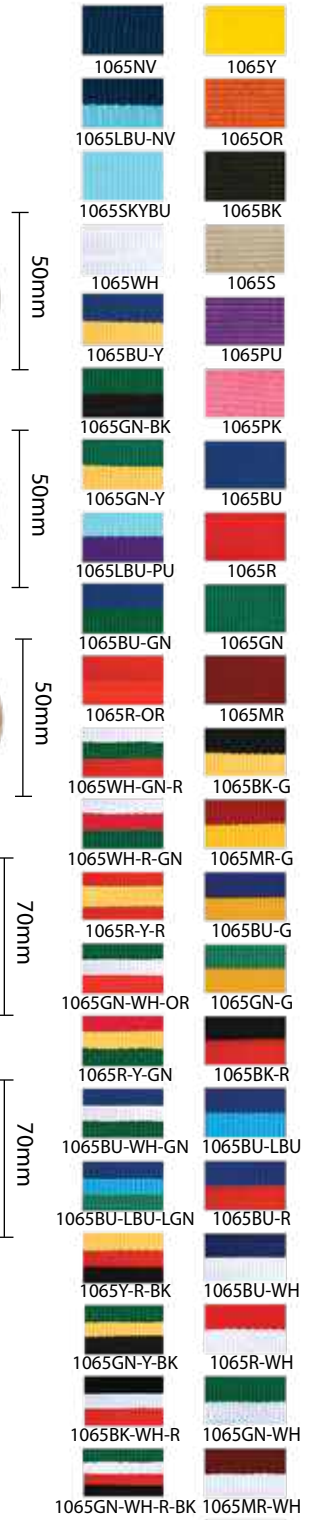

MAGIC MEDAL CASES

Transparent membrane secures medal in place suspending it within the frame of the box.

1407-2BK 105x125mm Ideal for 70mm medals
1407-1BK 85x105mm Ideal for 50mm medals

CLASSIC MEDAL CASES
Available in 2 sizes

Ideal for 50mm medals	1404-1BK 70x70mm	1404-1CH 70x70mm	1404-1RB 70x70mm	1404-1GN 70x70mm	1404-1WG 70x70mm
Ideal for 70mm medals	1404-2BK 92x92mm	1404-2CH 92x92mm	1404-2RB 92x92mm	1404-2GN 92x92mm	1404-2WG 92x92mm

METALLIC MEDAL CASES
Available in 2 sizes

Ideal for 50mm medals	1404-1ER 70x70mm	1404-1SVP 70x70mm	1404-1GVP 70x70mm	1404-1EBU 70x70mm	1404-1EPU 70x70mm	1404-1EPK 70x70mm	1404-1EGN 70x70mm
Ideal for 70mm medals	1404-2ER 92x92mm	1404-2SVP 92x92mm	1404-2GVP 92x92mm	1404-2EBU 92x92mm	1404-2EPU 92x92mm	1404-2EPK 92x92mm	1404-2EGN 92x92mm

1406-2BK 105x125mm Ideal for 70mm medals
1406-1BK 85x105mm Ideal for 50mm medals

BUDGET MEDAL CASES
Takes 50mm and 70mm medals

1405BK