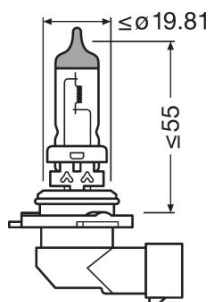

Power input	80 W ¹⁾
Nominal voltage	12.0 V
Nominal wattage	80.00 W
Test voltage	13.2 V

¹⁾ Maximum

Dimensions & weight

Diameter	12.0 mm
Product weight	18.40 g
Length	80.3 mm

Additional product data

Base (standard designation)	P22d
-----------------------------	------