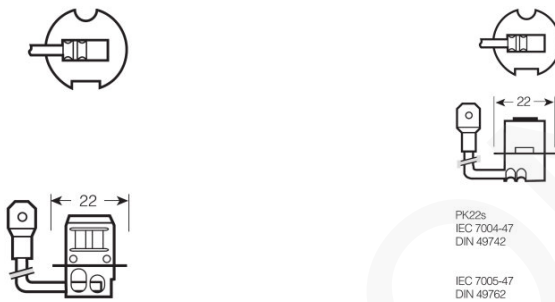

Product datasheet

Technical data

Electrical data

Power input	68 W ¹⁾
Nominal voltage	12.0 V
Nominal wattage	55.00 W
Test voltage	13.2 V

¹⁾ Maximum

Photometrical data

Luminous flux	1450 lm
Luminous flux tolerance	±15 %

Dimensions & weight

Length	42.0 mm
Diameter	11.5 mm
Product weight	6.55 g

Lifespan

Lifespan B3	400 h
Lifespan Tc	650 h

Additional product data

Base (standard designation)	PK22s
-----------------------------	-------

Certificates & standards

ECE category	H3
--------------	----

Country specific categorizations

Product datasheet

Order reference	64151 55W 12V P
------------------------	-----------------

Country specific information