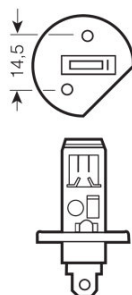

Product datasheet

Technical data

Electrical data

Power input	68 W ¹⁾
Nominal voltage	12.0 V
Nominal wattage	55.00 W
Test voltage	13.2 V

¹⁾ Maximum

Photometrical data

Luminous flux	1550 lm
Luminous flux tolerance	±15 %

Dimensions & weight

Length	67.5 mm
Diameter	9 mm
Product weight	5.89 g

Lifespan

Lifespan B3	400 h
Lifespan Tc	650 h

Additional product data

Base (standard designation)	P14.5s
-----------------------------	--------