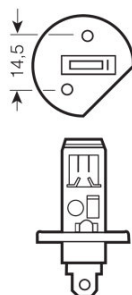

#### Electrical data

Power input	68 W <sup>1)</sup>
Nominal voltage	12.0 V
Nominal wattage	55.00 W
Test voltage	13.2 V

<sup>1)</sup> Maximum

#### Dimensions & weight

Length	67.0 mm
Diameter	9 mm
Product weight	7.10 g