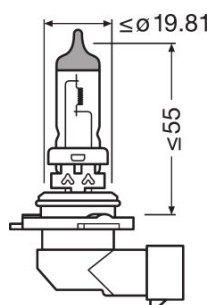

### Electrical data

Power input	62 W <sup>1)</sup>
Nominal voltage	12.0 V
Nominal wattage	51.00 W
Test voltage	13.2 V

<sup>1)</sup> Maximum

### Dimensions & weight

Diameter	12.0 mm
Product weight	18.70 g
Length	80.3 mm