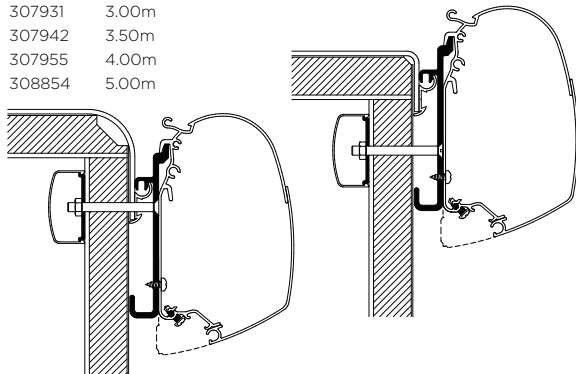

Rapido Serie

307923 Set: 2x 18cm + 1x 1m - Serie 7
307911 Set: 2x 18cm + 2x 8cm - Serie 9
307931 3.00m
307942 3.50m
307955 4.00m
308854 5.00m

Fits Thule Omnistor Awnings:
8000 / 5200 / 4900

Le Voyageur

307953 4.00m