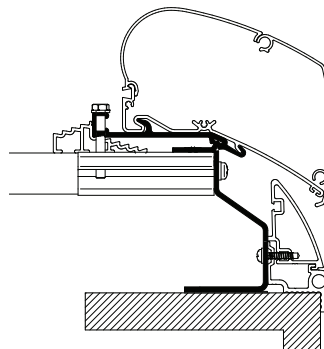

Fits Thule Omnistor Awnings:
9200 / 6200

Hobby Caravan 2009

308663 Set: 2x 27cm + 2x 50cm

Fits Thule Omnistor Awnings:
9200 / 6200

Hobby Premium & Ontour

309819 Set: 2x 27cm + 2x 50cm

Fits Thule Omnistor Awnings:
9200 / 6200