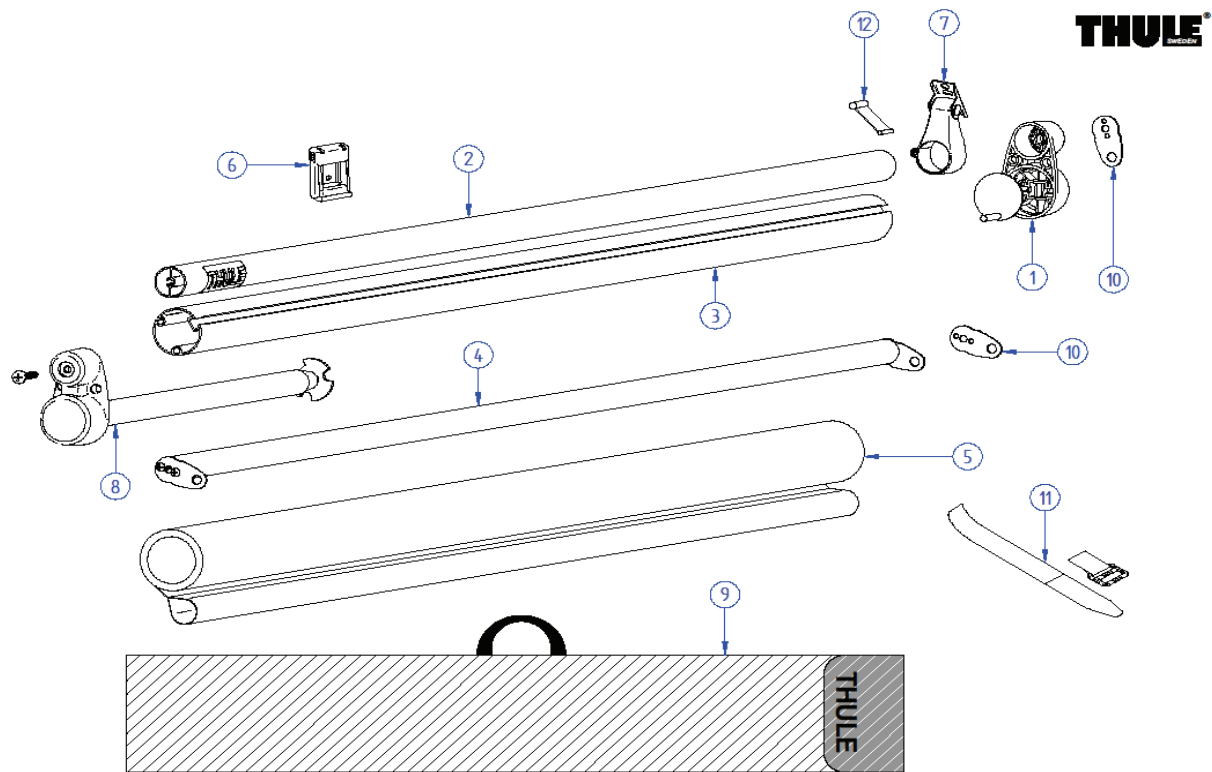

**2017 SPARE PARTS LIST**  
**WINDSCREEN**

**THULE**  
SWEDEN

WS607-02

THULE Windscreen

WS607-02

	ART.NR.	DESCRIPTION	RETAIL € (ex.VAT)
1	1500602407	ROLLER TUBE END CAP ASSY	7,80
2	1500602408	FIXATION TUBE WINDSCREEN	32,00
3	1500602409	ROLLER TUBE WINDSCREEN	40,80
4	1500602410	HANDLE ASSY WINDSCREEN	35,20
5	1500602411	FABRIC WINDSCREEN	107,20
6	1500601212	PLASTIC BOTT.MOUNT.BRACKET 2PC	14,60
	1500602390	BOTTOM MOUNTING BRACKET BLACK 2PC	14,60
7	1500602412	FIXATION HOLDER ASSY WINDSCREEN	14,80
8	1500602413	ROLLER TUBE END CAP AND SPRING ASSY	28,80
9	1500602414	WINDSCREEN BAG	17,20
10	1500602415	TENT PEG PLATE WINDSCREEN	4,60
11	1500602416	VELCRO ASSY FIXATION WINDSCREEN	3,80
12	1500602809	CARAVANRAIL CONNECTION - 2PC	11,20