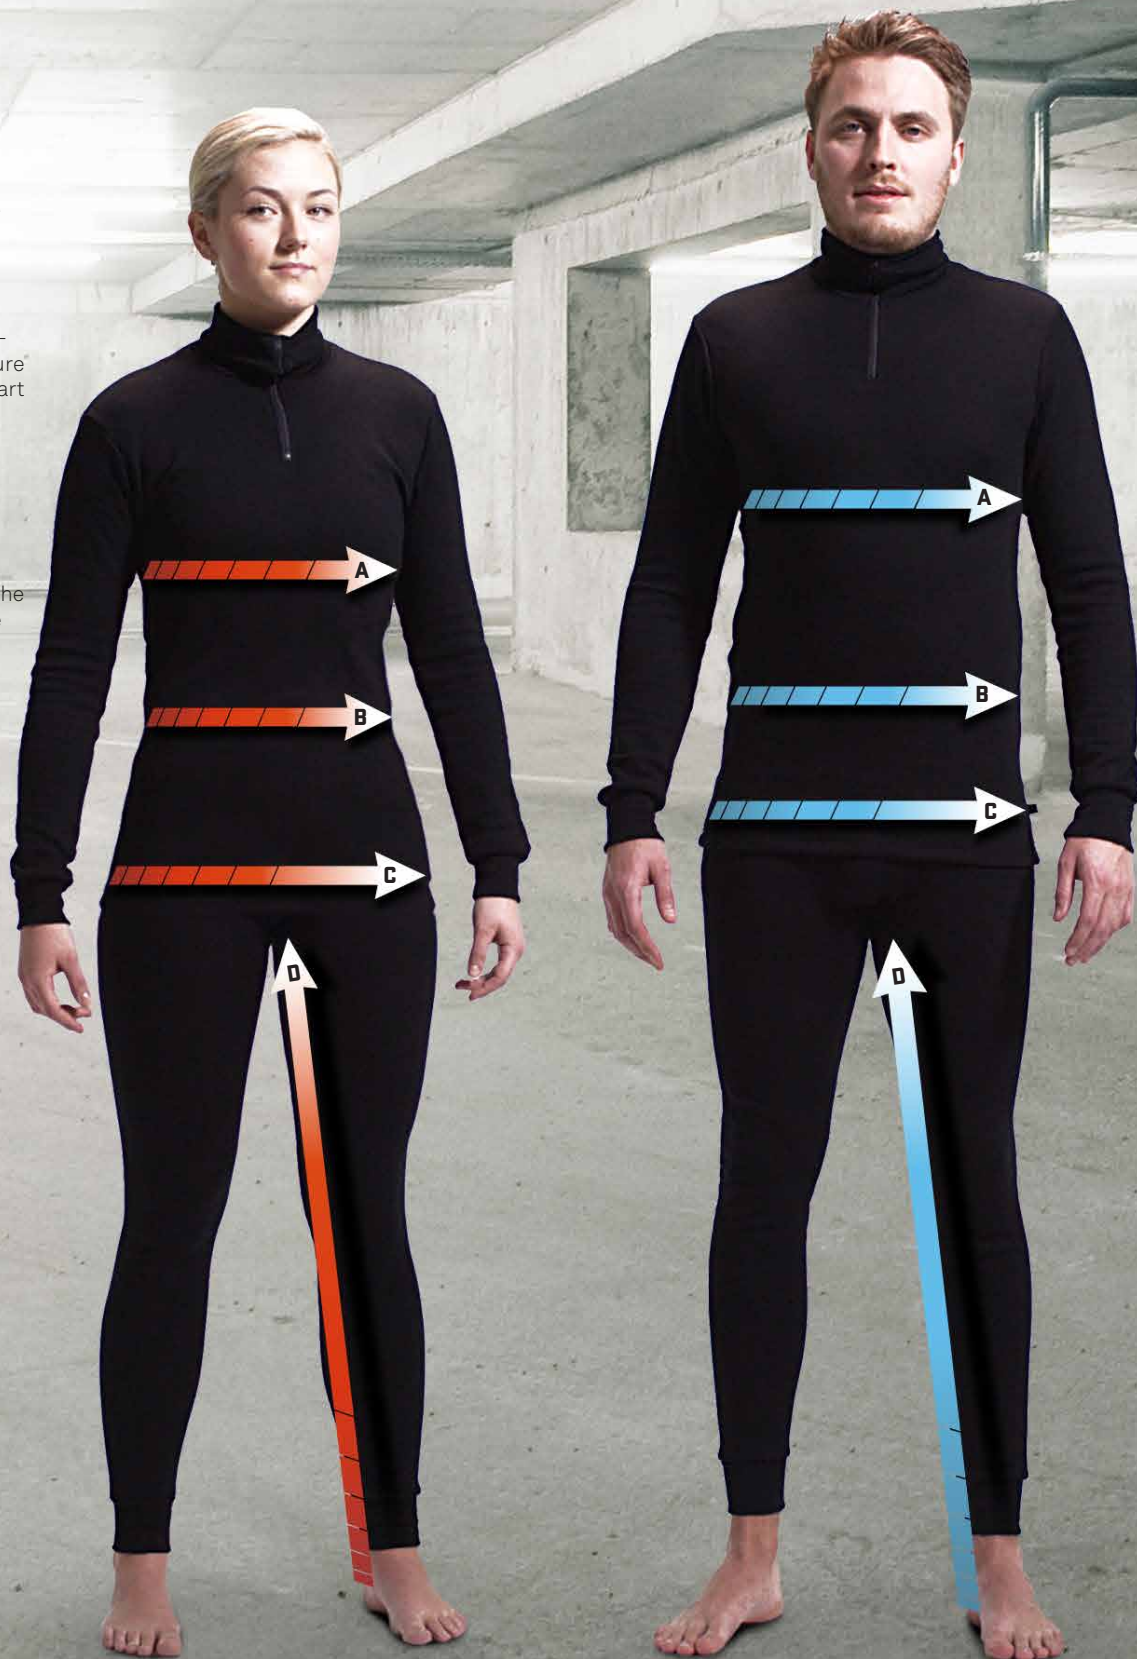

THIS IS HOW YOU FIND THE RIGHT SIZE!

Take your measurements according to the instructions below. Wear close fitting underwear when measuring. Width is measured around circumference. Check the sizes available in each garment before ordering. Not every size is made in each model.

HOW TO TAKE YOUR MEASUREMENTS

A Chest

Measure horizontally across the widest part of the chest/bust. Make sure you keep the tape measure straight across your back.

B Waist

Men and children: Measure horizontally at navel height. Women: Measure horizontally across the narrowest part of the waist.

C Hip

Measure horizontally across the broadest part of the hip.

D Inside leg

Measure from crotch to just below the ankle bone. Make sure you keep the tape measure straight.