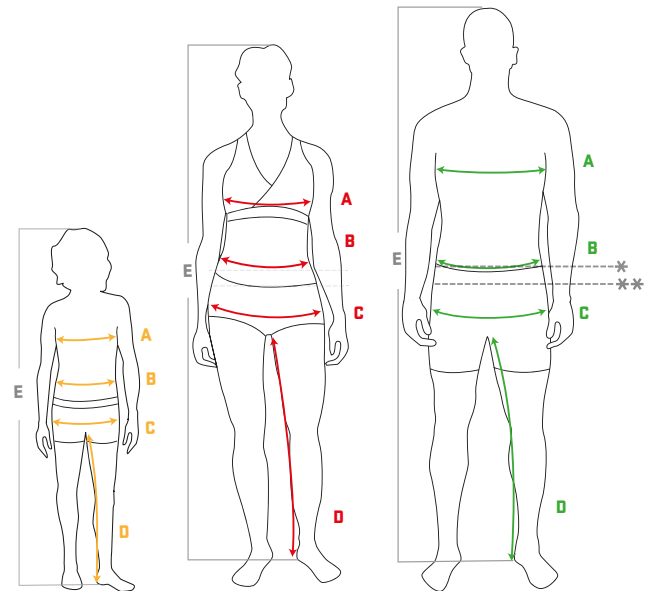

HOW TO TAKE YOUR MEASUREMENTS

A Chest

Measure horizontally across the widest part of the chest/bust. Make sure you keep the tape measure straight across your back.

B Waist

Men and children: Measure horizontally at navel height. Women: Measure horizontally across the narrowest part of the waist.

WOMEN'S SIZES

Regular UK Size	2R		4R	6R	8R	10R	12R	14R	16R	18R	20R	22R	24R
Swedish size	C30	C32	C34	C36	C38	C40	C42	C44	C46	C48	C50	C52	
B Waist	24	26	26	27	28	30	31	33	33	35	37	39	42
D Inside leg	30	30	31	31	31	32	32	32	32	33	33	33	-

Short UK Size*	12S		14S	16S	18S	20S	22S	24S
Swedish size	D19	D20	D21	D22	D23	D24	D25	
B Waist	29	31	33	34	36	38	41	
D Inside leg	30	30	30	31	31	32	31	

*The UK sizing should be used as a guideline only. Please measure yourself according to the diagram shown and if in doubt, we suggest ordering 1 size larger than your usual to give a comfortable fit.

*Normal waist **Lower waist