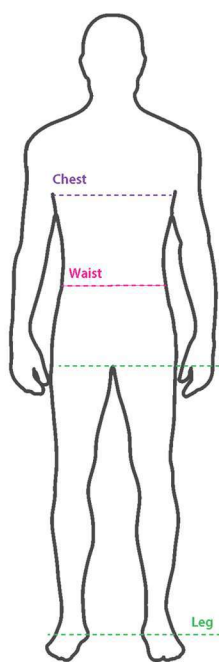

Men Trousers

UK Size	Waist (Inches)	Waist (cm)	Short Leg	Regular Leg	Tall Leg	Extra Tall Leg
XS	25-28"	63-71cm	29"/74cm	31"/79cm	33"/84cm	N/A
S	28-32"	71-81cm	29"/74cm	31"/79cm	33"/84cm	36"/92cm
M	32-35"	81-89cm	29"/74cm	31"/79cm	33"/84cm	36"/92cm
L	35-38"	89-97cm	29"/74cm	31"/79cm	33"/84cm	36"/92cm
XL	38-42"	97-107cm	29"/74cm	31"/79cm	33"/84cm	36"/92cm
XXL	42-45"	107-114cm	29"/74cm	31"/79cm	33"/84cm	36"/92cm
3XL	45-48"	114-122cm	N/A	31"/79cm	N/A	N/A
4XL	48-51"	122-129cm	N/A	31"/79cm	N/A	N/A

Women's Fit & Size Guide

UK Size	Waist (inches)	Waist (cm)	Regular Leg
XS 6-8	26-28"	66-71cm	29"/74cm
S 8-10	28-32"	71-81cm	29"/74cm
M 12-14	32-34"	81-86cm	29"/74cm
L 14-16	34-36"	86-92cm	29"/74cm
XL 16-18	36-38"	92-97cm	29"/74cm
XXL 18-20	38-40"	97-102cm	29"/74cm
M I	40-43"	100-108cm	
L II	43-46"	108-116cm	
XL III	46-49"	116-124cm	
XXL IV	49-52"	124-132cm	

Smocks

Jackets/T-shirts

UK	EU	Chest (inches)	Chest (cm)
S	0	39-42"	98-106cm
M	I	42-45"	106-114cm
L	II	45-48"	114-122cm
XL	III	48-51"	122-130cm
XXL	IV	51-54"	130-138cm
XXXL	VI	54-57"	138-146cm

UK	EU	Chest (inches)	Chest (cm)
S	0	37-40"	92-100cm
M	I	40-43"	100-108cm
L	II	43-46"	108-116cm
XL	III	46-49"	116-124cm
XXL	IV	49-52"	124-132cm

NB: Remember to measure your dominant hand