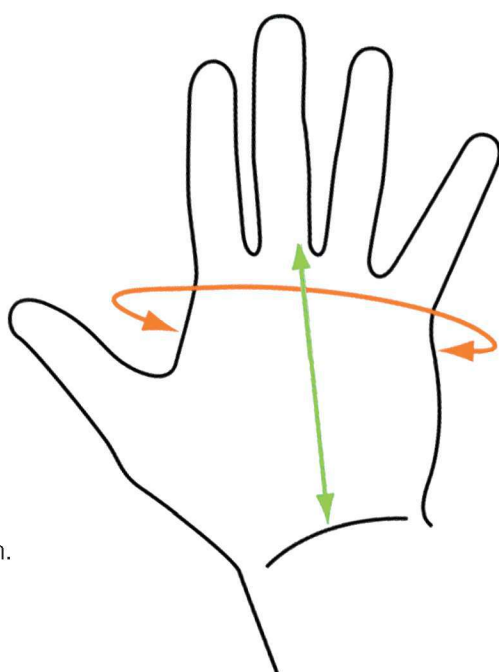

TO FIND OUT YOUR GLOVE SIZE:

1) Measure around your hand with a tape measure across your palm.
2) Measure length from base of hand to tip of middle finger

NB: Remember to measure your dominant hand