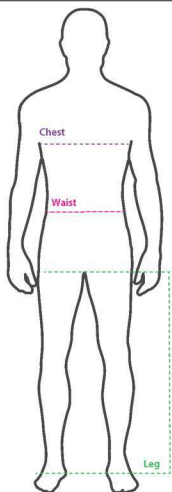

Men Trousers

UK Size	Waist (Inches)	Waist (cm)	Short Leg	Regular Leg	Tall Leg	Extra Tall Leg
XS	25-28"	63-71cm	29"/74cm	31"/79cm	33"/84cm	N/A
S	28-32"	71-81cm	29"/74cm	31"/79cm	33"/84cm	36"/92cm
M	32-35"	81-89cm	29"/74cm	31"/79cm	33"/84cm	36"/92cm
L	35-38"	89-97cm	29"/74cm	31"/79cm	33"/84cm	36"/92cm
XL	38-42"	97-107cm	29"/74cm	31"/79cm	33"/84cm	36"/92cm
XXL	42-45"	107-114cm	29"/74cm	31"/79cm	33"/84cm	36"/92cm
3XL	45-48"	114-122cm	N/A	31"/79cm	N/A	N/A
4XL	48-51"	122-129cm	N/A	31"/79cm	N/A	N/A

Women's Fit & Size Guide

UK Size	Waist (inches)	Waist (cm)	Regular Leg
XS 6-8	26-28"	66-71cm	29"/74cm
S 8-10	28-32"	71-81cm	29"/74cm
M 12-14	32-34"	81-86cm	29"/74cm
L 14-16	34-36"	86-92cm	29"/74cm
XL 16-18	36-38"	92-97cm	29"/74cm
XXL 18-20	38-40"	97-102cm	29"/74cm
M I	40-43"	100-108cm	
L II	43-46"	108-116cm	
XL III	46-49"	116-124cm	
XXL IV	49-52"	124-132cm	

Smocks

Jackets/T-shirts

UK	EU	Chest (inches)	Chest (cm)
S	0	39-42"	98-106cm
M	I	42-45"	106-114cm
L	II	45-48"	114-122cm
XL	III	48-51"	122-130cm
XXL	IV	51-54"	130-138cm
XXXL	VI	54-57"	138-146cm

UK	EU	Chest (inches)	Chest (cm)
S	0	37-40"	92-100cm
M	I	40-43"	100-108cm
L	II	43-46"	108-116cm
XL	III	46-49"	116-124cm
XXL	IV	49-52"	124-132cm

NB: Remember to measure your dominant hand