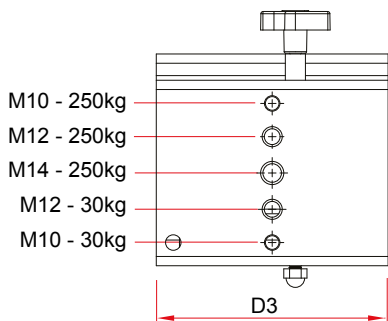

WLL 250Kg

Heavy Duty Marquee Clamp

	WLL	D1	D2	D3	kg
T28875	<250kg	50 - 150mm	47mm	200mm	3.60kg