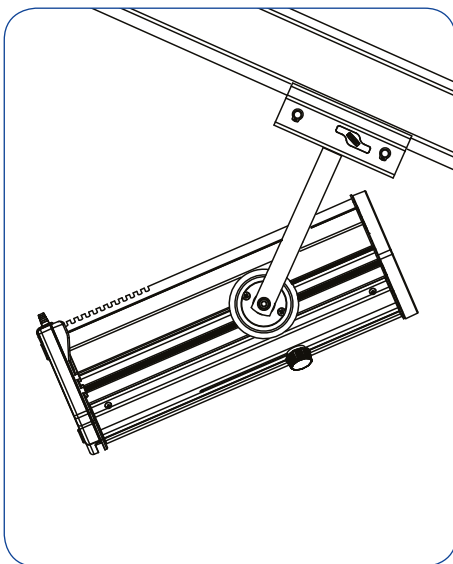

WLL 250Kg

Heavy Duty Marquee Clamp

	WLL	D1	D2	D3	kg
T28875	<250kg	50 - 150mm	47mm	200mm	3.60kg