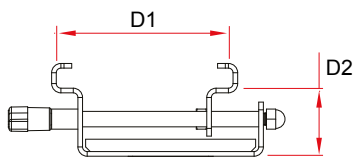

WLL 250Kg

Heavy Duty Marquee Clamp

	WLL	D1	D2	D3	kg
T28875	<250kg	50 - 150mm	47mm	200mm	3.60kg