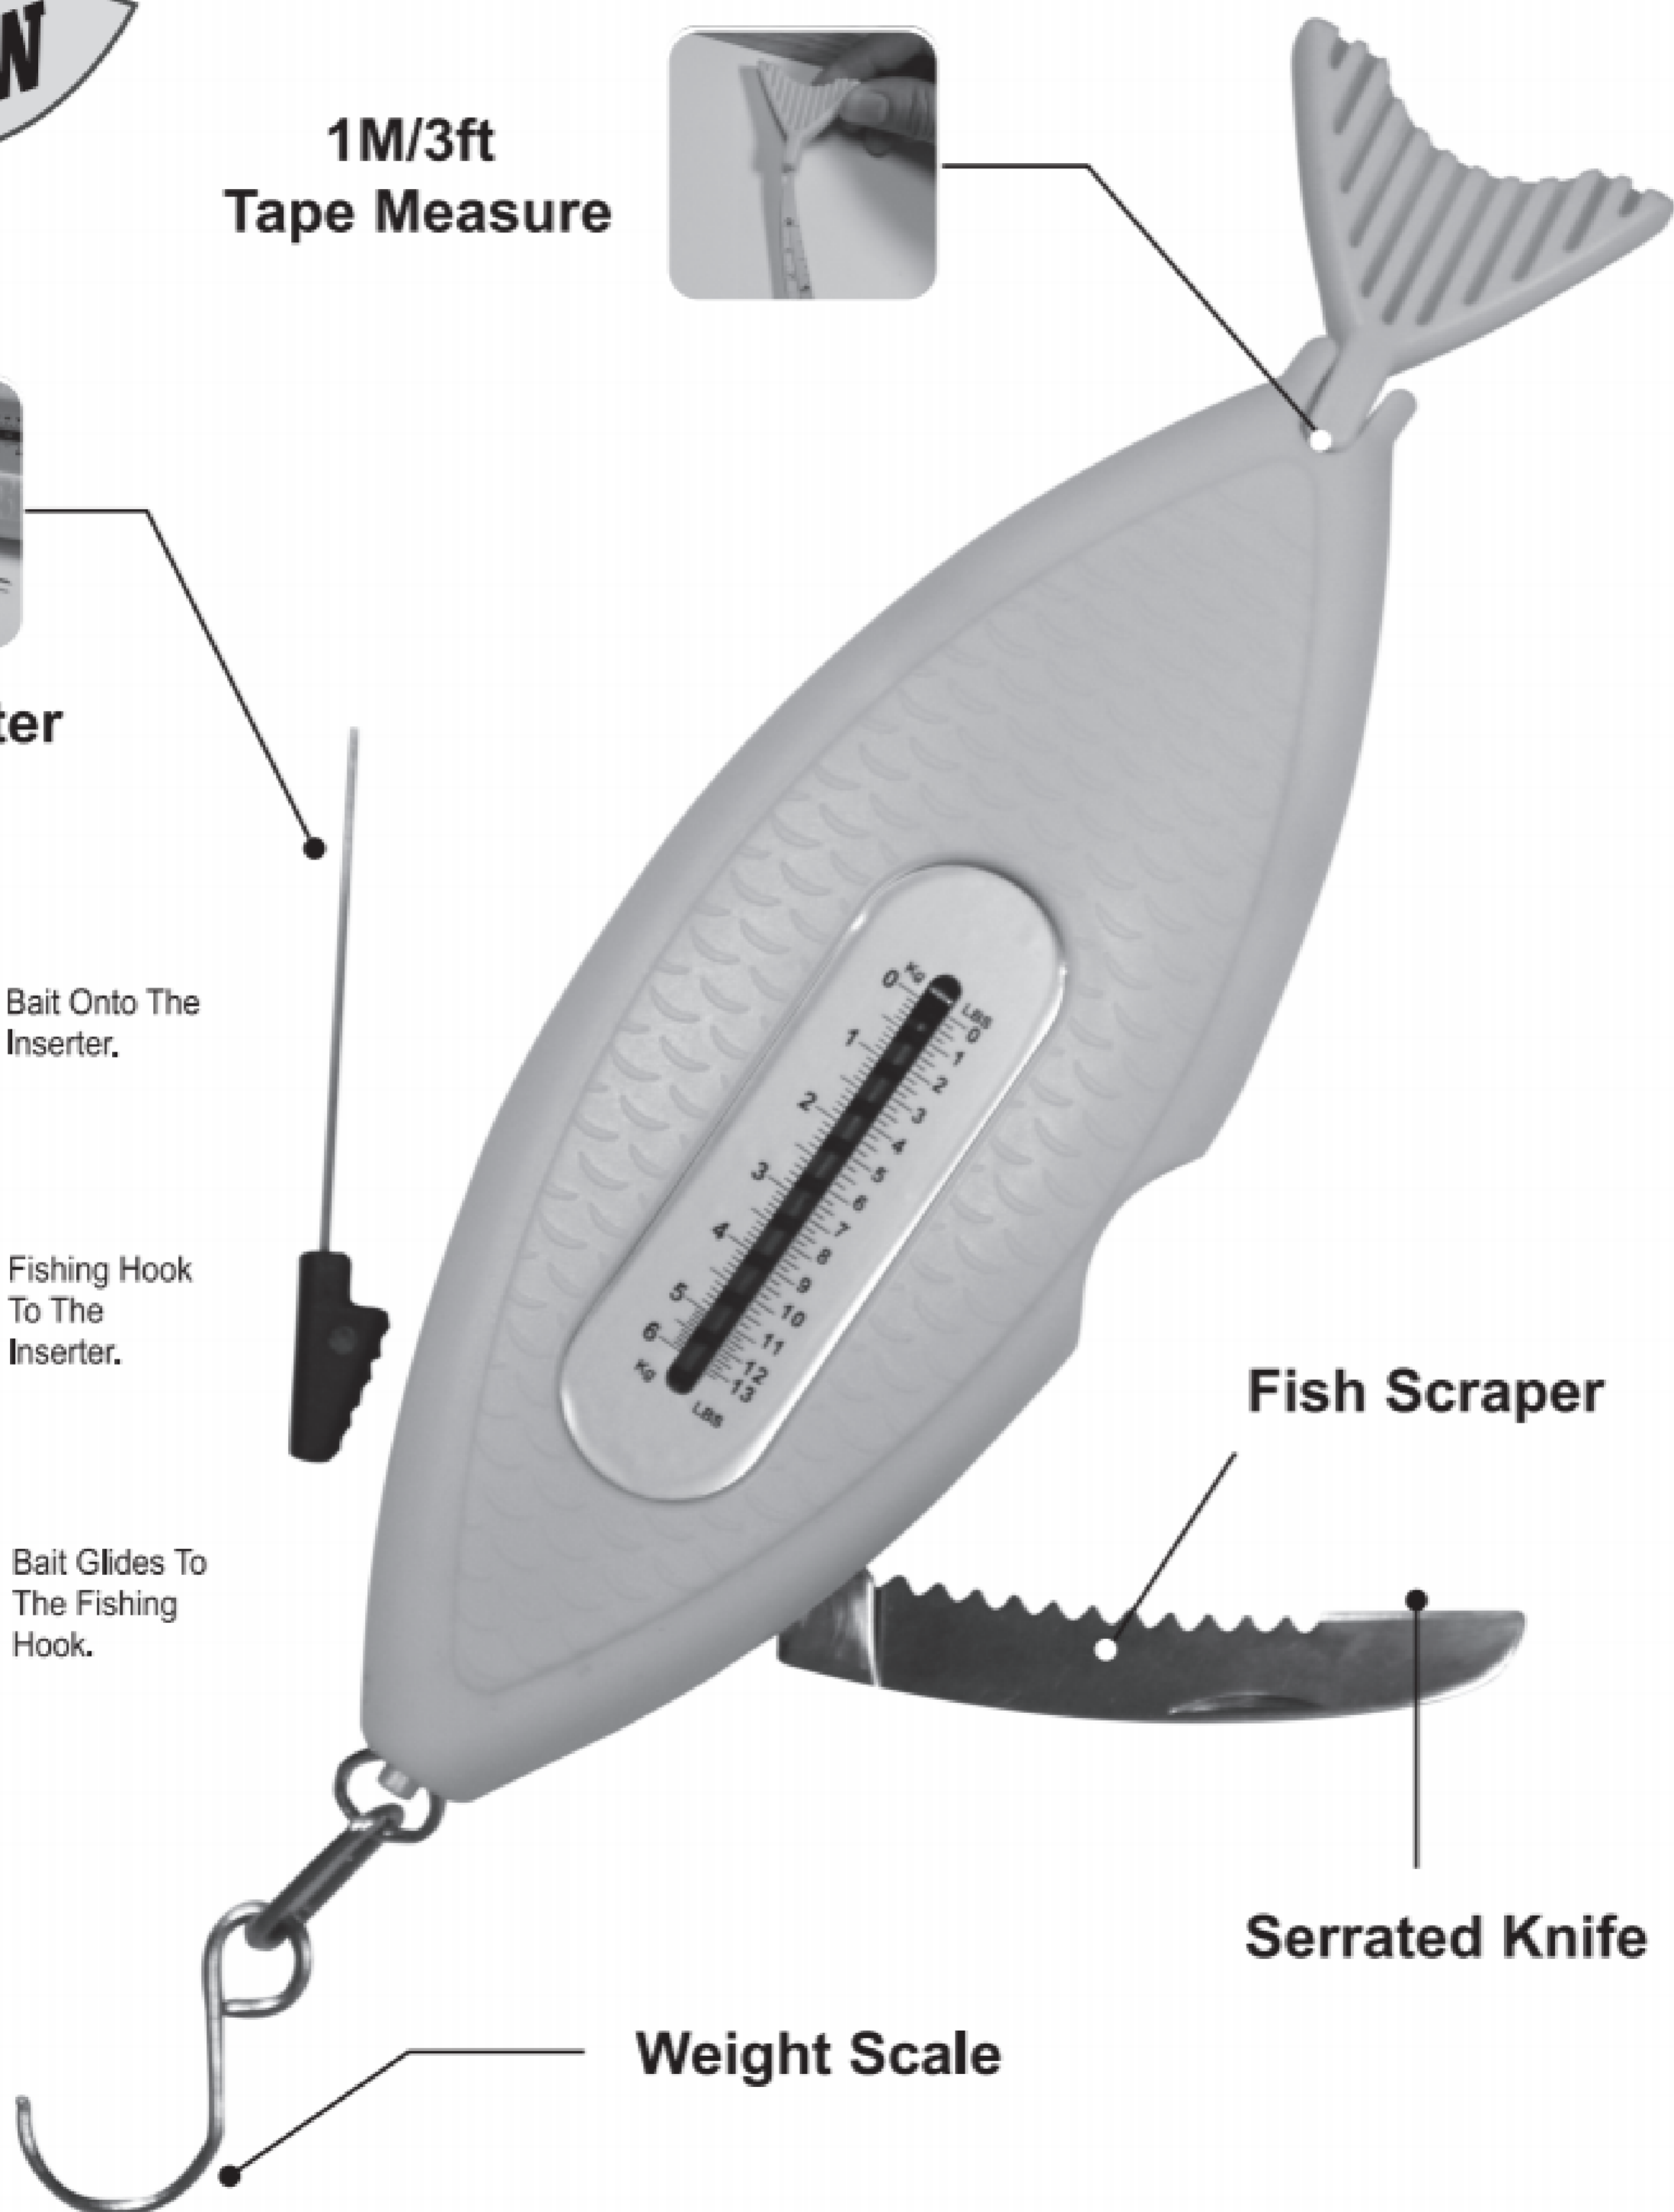

MULTI-FUNCTION FISHING TOOL

1M/3ft
Tape Measure

Bait Inserter

① Bait Onto The Inserter.

② Fishing Hook To The Inserter.

③ Bait Glides To The Fishing Hook.

Fish Scraper

Serrated Knife

Weight Scale