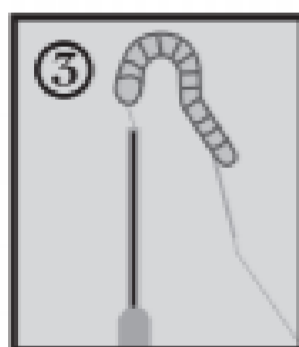

MULTI-FUNCTION FISHING TOOL

1M/3ft
Tape Measure

Bait Inserter

① Bait Onto The Inserter.

② Fishing Hook To The Inserter.

③ Bait Glides To The Fishing Hook.

Fish Scraper

Serrated Knife

Weight Scale