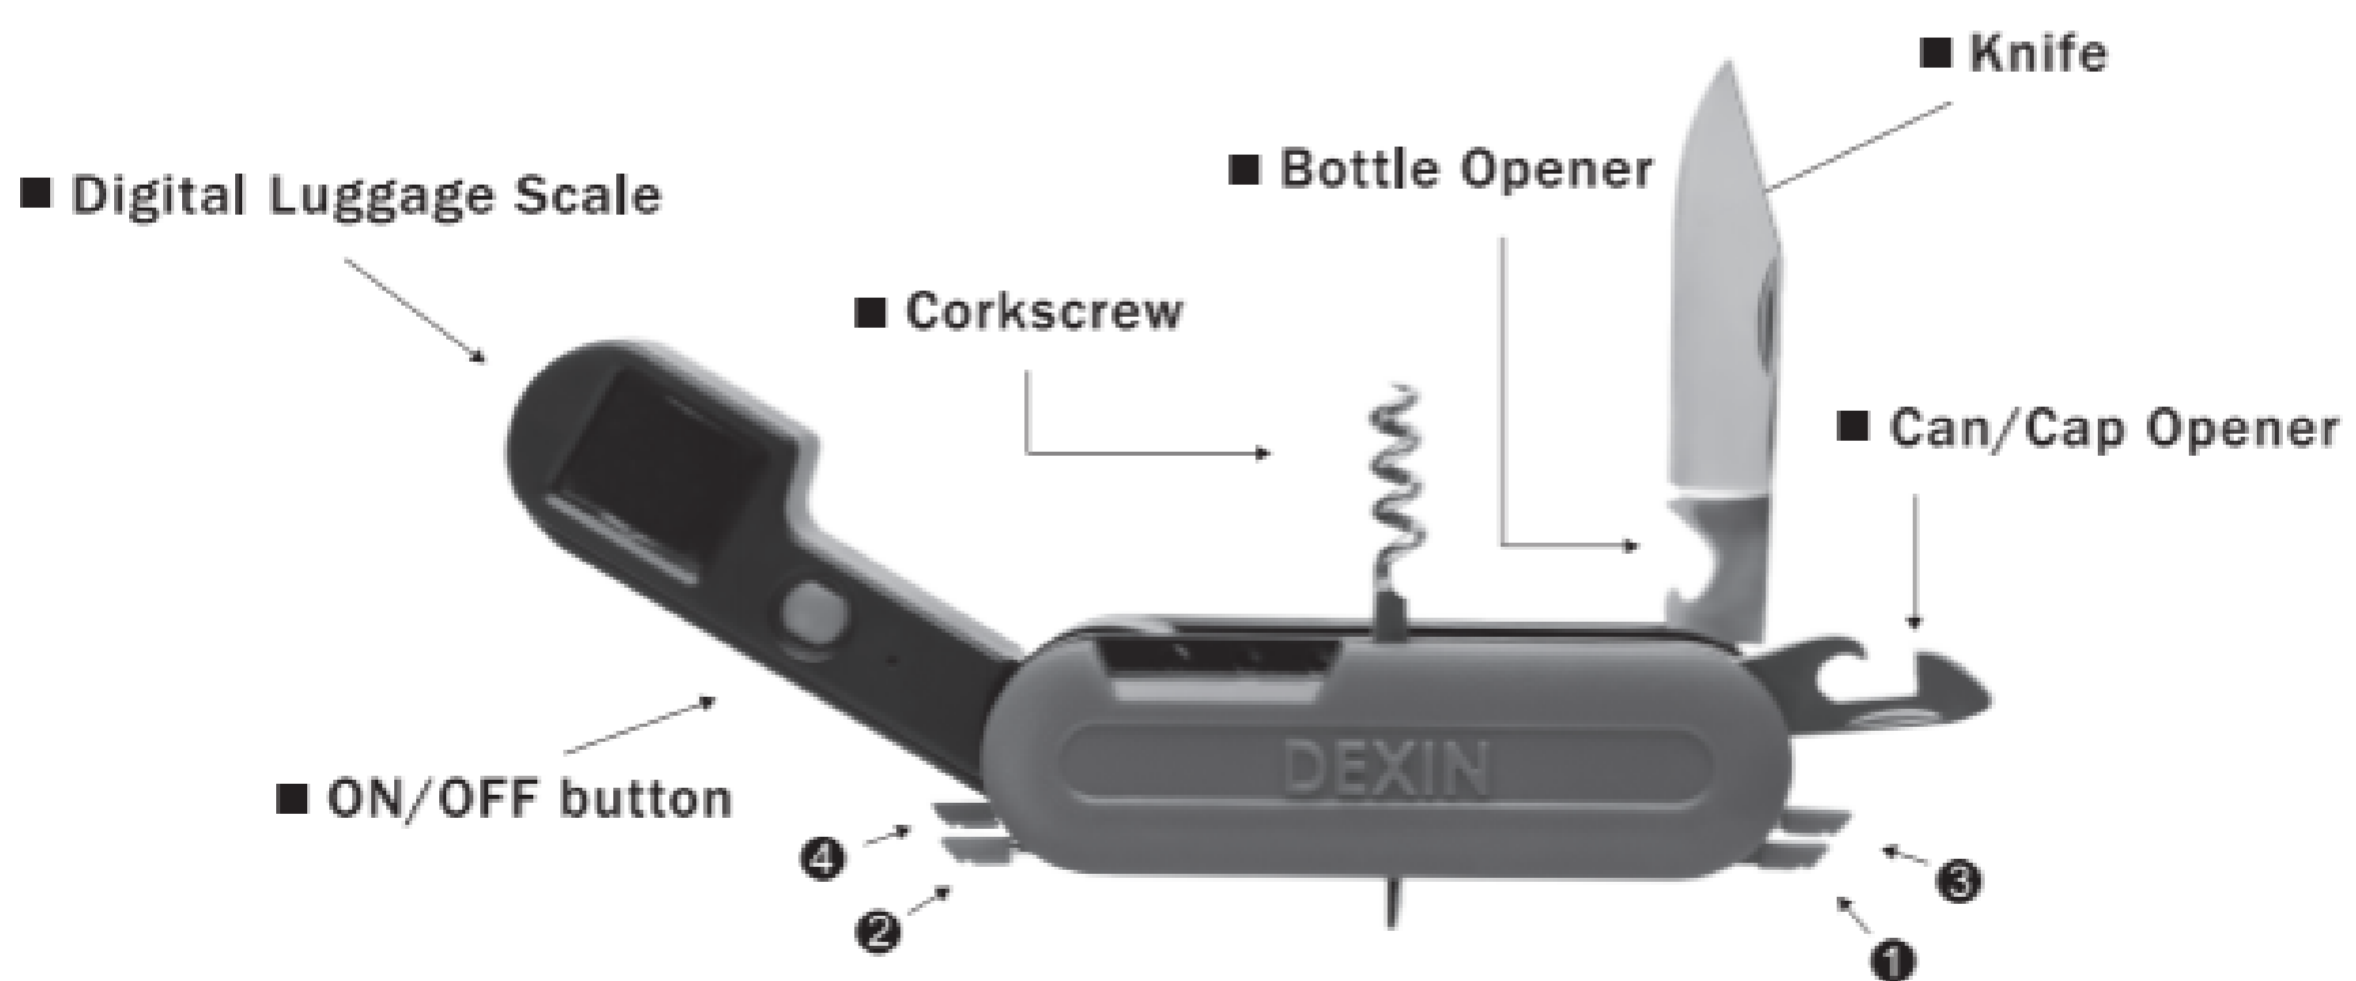

DIGITAL LUGGAGE SCALE WITH MULTI TOOL

DIGITAL LUGGAGE SCALE

- **Long Press ON/OFF** : ON/OFF the scale
- **Short Press ON/OFF** : Zero the Scale
: Select KG or LB
- **Measurement Range** : 0.2kg/0.5lb - 50kg/110lb
- **Data Lock** : Keep balance for 2 seconds,
the data will lock and measurement is done.
- **Auto-off** : The display will turn off
automatically after 60s without using
- **1PC CR2032 Battery Included.**

MULTI TOOL

- ① Flathead Screwdriver
- ② Phillips Screwdriver
- ③ Tweezers
- ④ SIM Card Ejector Pin