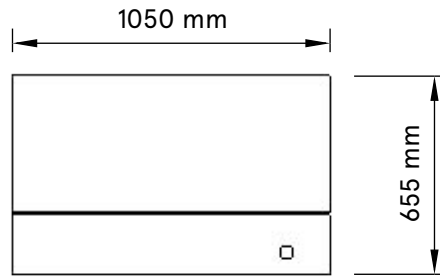

FRONT VIEW

TOP VIEW

FRONT AND BACK VIEW

IMAGE SHOWING BIKE

Overall bike dimensions 2300mm L x 655mm W

**‘BLAST OFF’
BIKE CART**

Spec Sheet

Last Updated: April 18, 2024