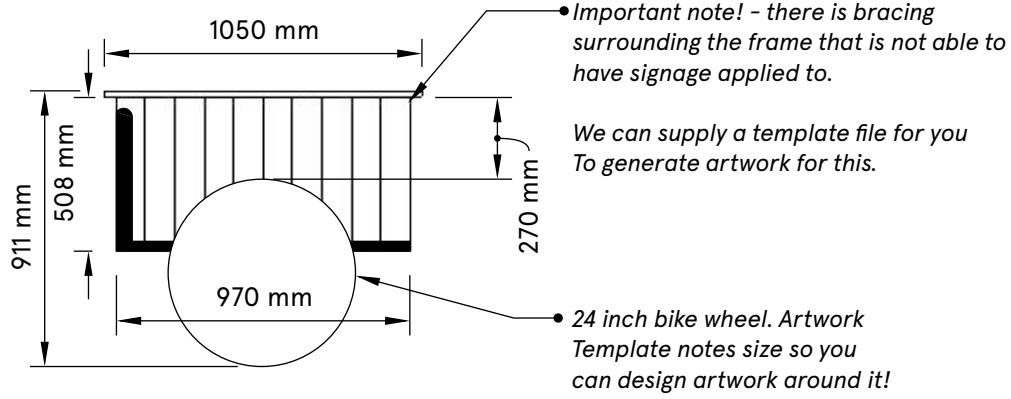

FRONT VIEW

TOP VIEW

FRONT AND BACK VIEW

IMAGE SHOWING BIKE

Overall bike dimensions 2300mm L x 655mm W

**‘BLAST OFF’
BIKE CART**

Spec Sheet

Last Updated: April 18, 2024