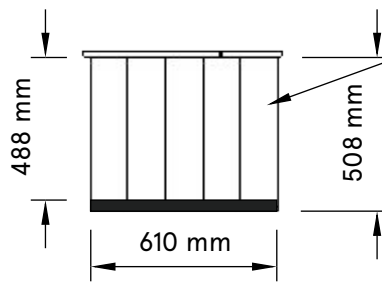

FRONT VIEW

TOP VIEW

FRONT AND BACK VIEW

IMAGE SHOWING BIKE

Overall bike dimensions 2300mm L x 655mm W

**‘BLAST OFF’
BIKE CART**

Spec Sheet

Last Updated: April 18, 2024