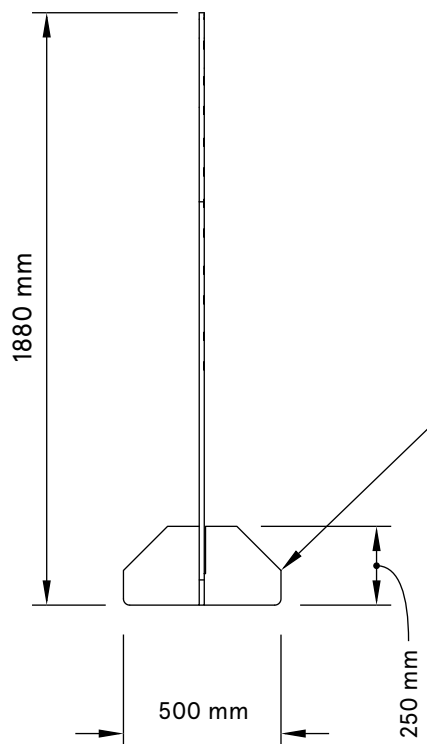

FRONT VIEW

• If designing Artwork to Cover full board Please allow for It to cut around feet. We recommend Allowing ample Tolerance. **Illustrator file can be provided For exact cut file.**

TOP VIEW

SIDE VIEW

• Comes unassembled as one (1) board, and two (2) feet. Please keep this in mind when designing any signage.