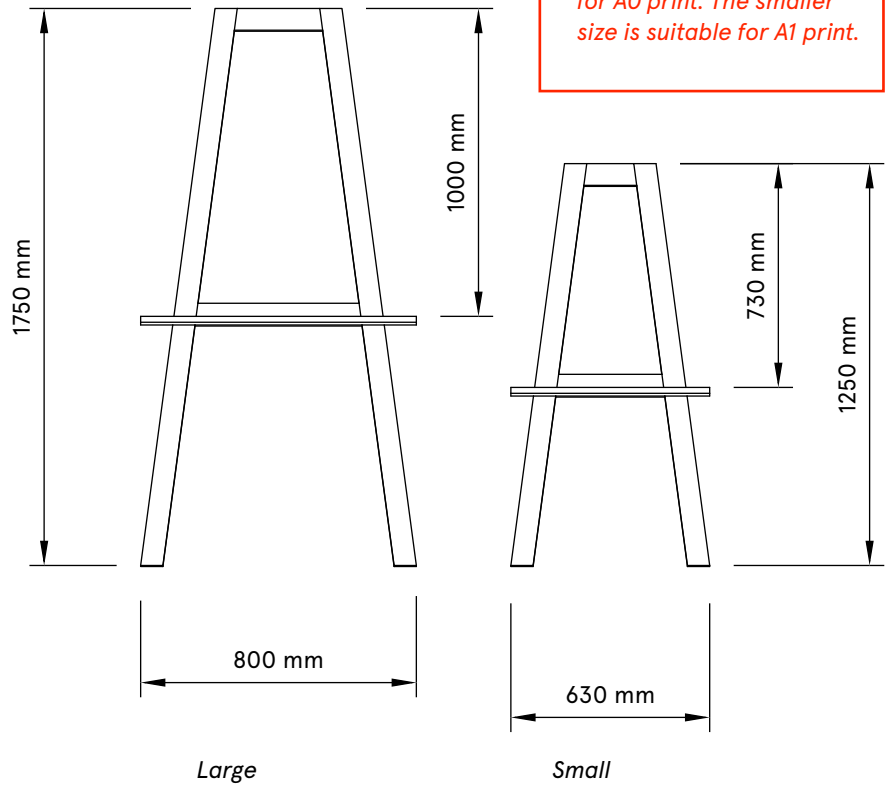

Please note, all items are handcrafted and will always have some kind of slight variation and you will need to allow for tolerance if getting any signage or similar created off these dimensions.

Please read our general signage document for information on applying signage to our bars.

Timbermill holds no responsibility for anything created based off these dimensions.

All drawings and products are copyright to Timbermill PTY LTD.

FRONT VIEW

Important Note!
The larger size is suitable for A0 print. The smaller size is suitable for A1 print.