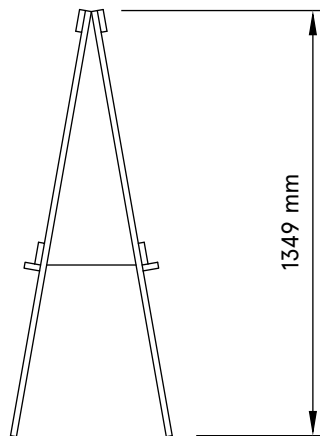

Please read our general signage document for information on applying signage to our bars.

Timbermill holds no responsibility for anything created based off these dimensions.

All drawings and products are copyright to Timbermill PTY LTD.

### FRONT VIEW

### SIDE VIEW

*Important Note!*

*Size is suitable for A1 print.  
Rail not adjustable.*