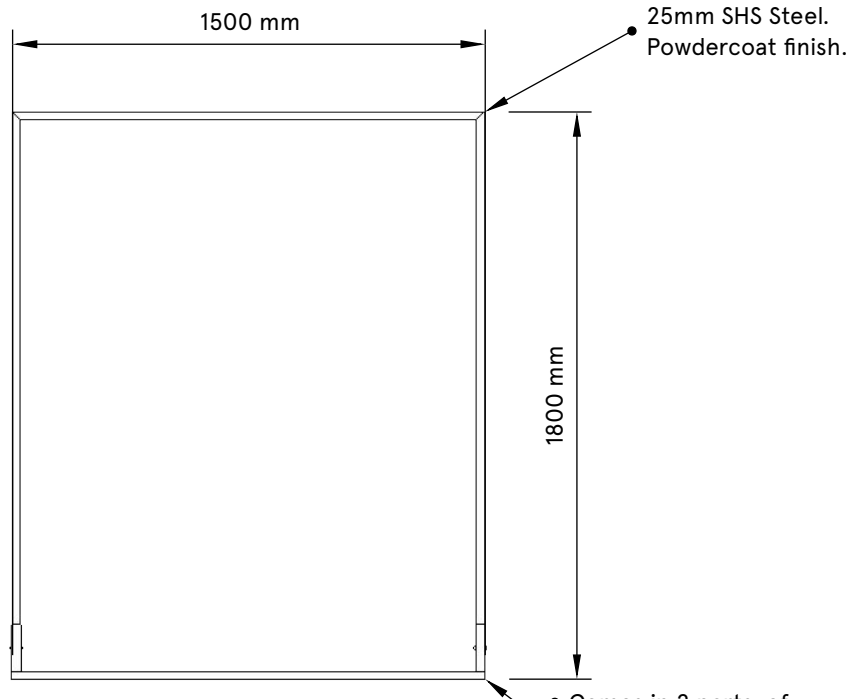

Please note, all items are handcrafted and will always have some kind of slight variation and you will need to allow for tolerance if getting any signage or similar created off these dimensions.

Please read our general signage document for information on applying signage to our bars.

Timbermill holds no responsibility for anything created based off these dimensions.

All drawings and products are copyright to Timbermill PTY LTD.

FRONT VIEW

TOP VIEW

• Comes in 2 parts, of Base frame and top frame. Simple assembly on site by sliding Top into base frame.