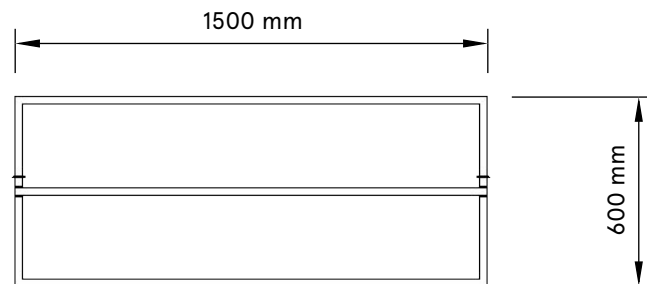

Please note, all items are handcrafted and will always have some kind of slight variation and you will need to allow for tolerance if getting any signage or similar created off these dimensions.

Please read our general signage document for information on applying signage to our bars.

Timbermill holds no responsibility for anything created based off these dimensions.

All drawings and products are copyright to Timbermill PTY LTD.

FRONT VIEW

TOP VIEW

• Comes in 2 parts, of Base frame and top frame. Simple assembly on site by sliding Top into base frame.