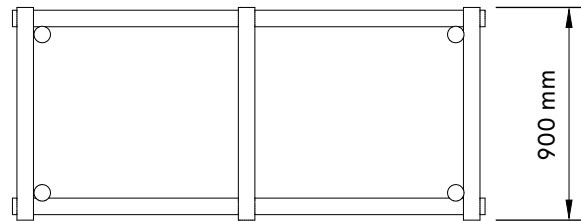

Timbermill holds no responsibility for anything created based off these dimensions.

All drawings and products are copyright to Timbermill PTY LTD.

FRONT VIEW

• **Important Note!**
This archway is Made of natural Trunks so will Always have slight Movement and Variation!

Not suitable for use To hang anything More than simple Florals.

Archway comes as 3 pieces, and 8 bolts. Requires assembly On site.

TOP VIEW

SIDE VIEW